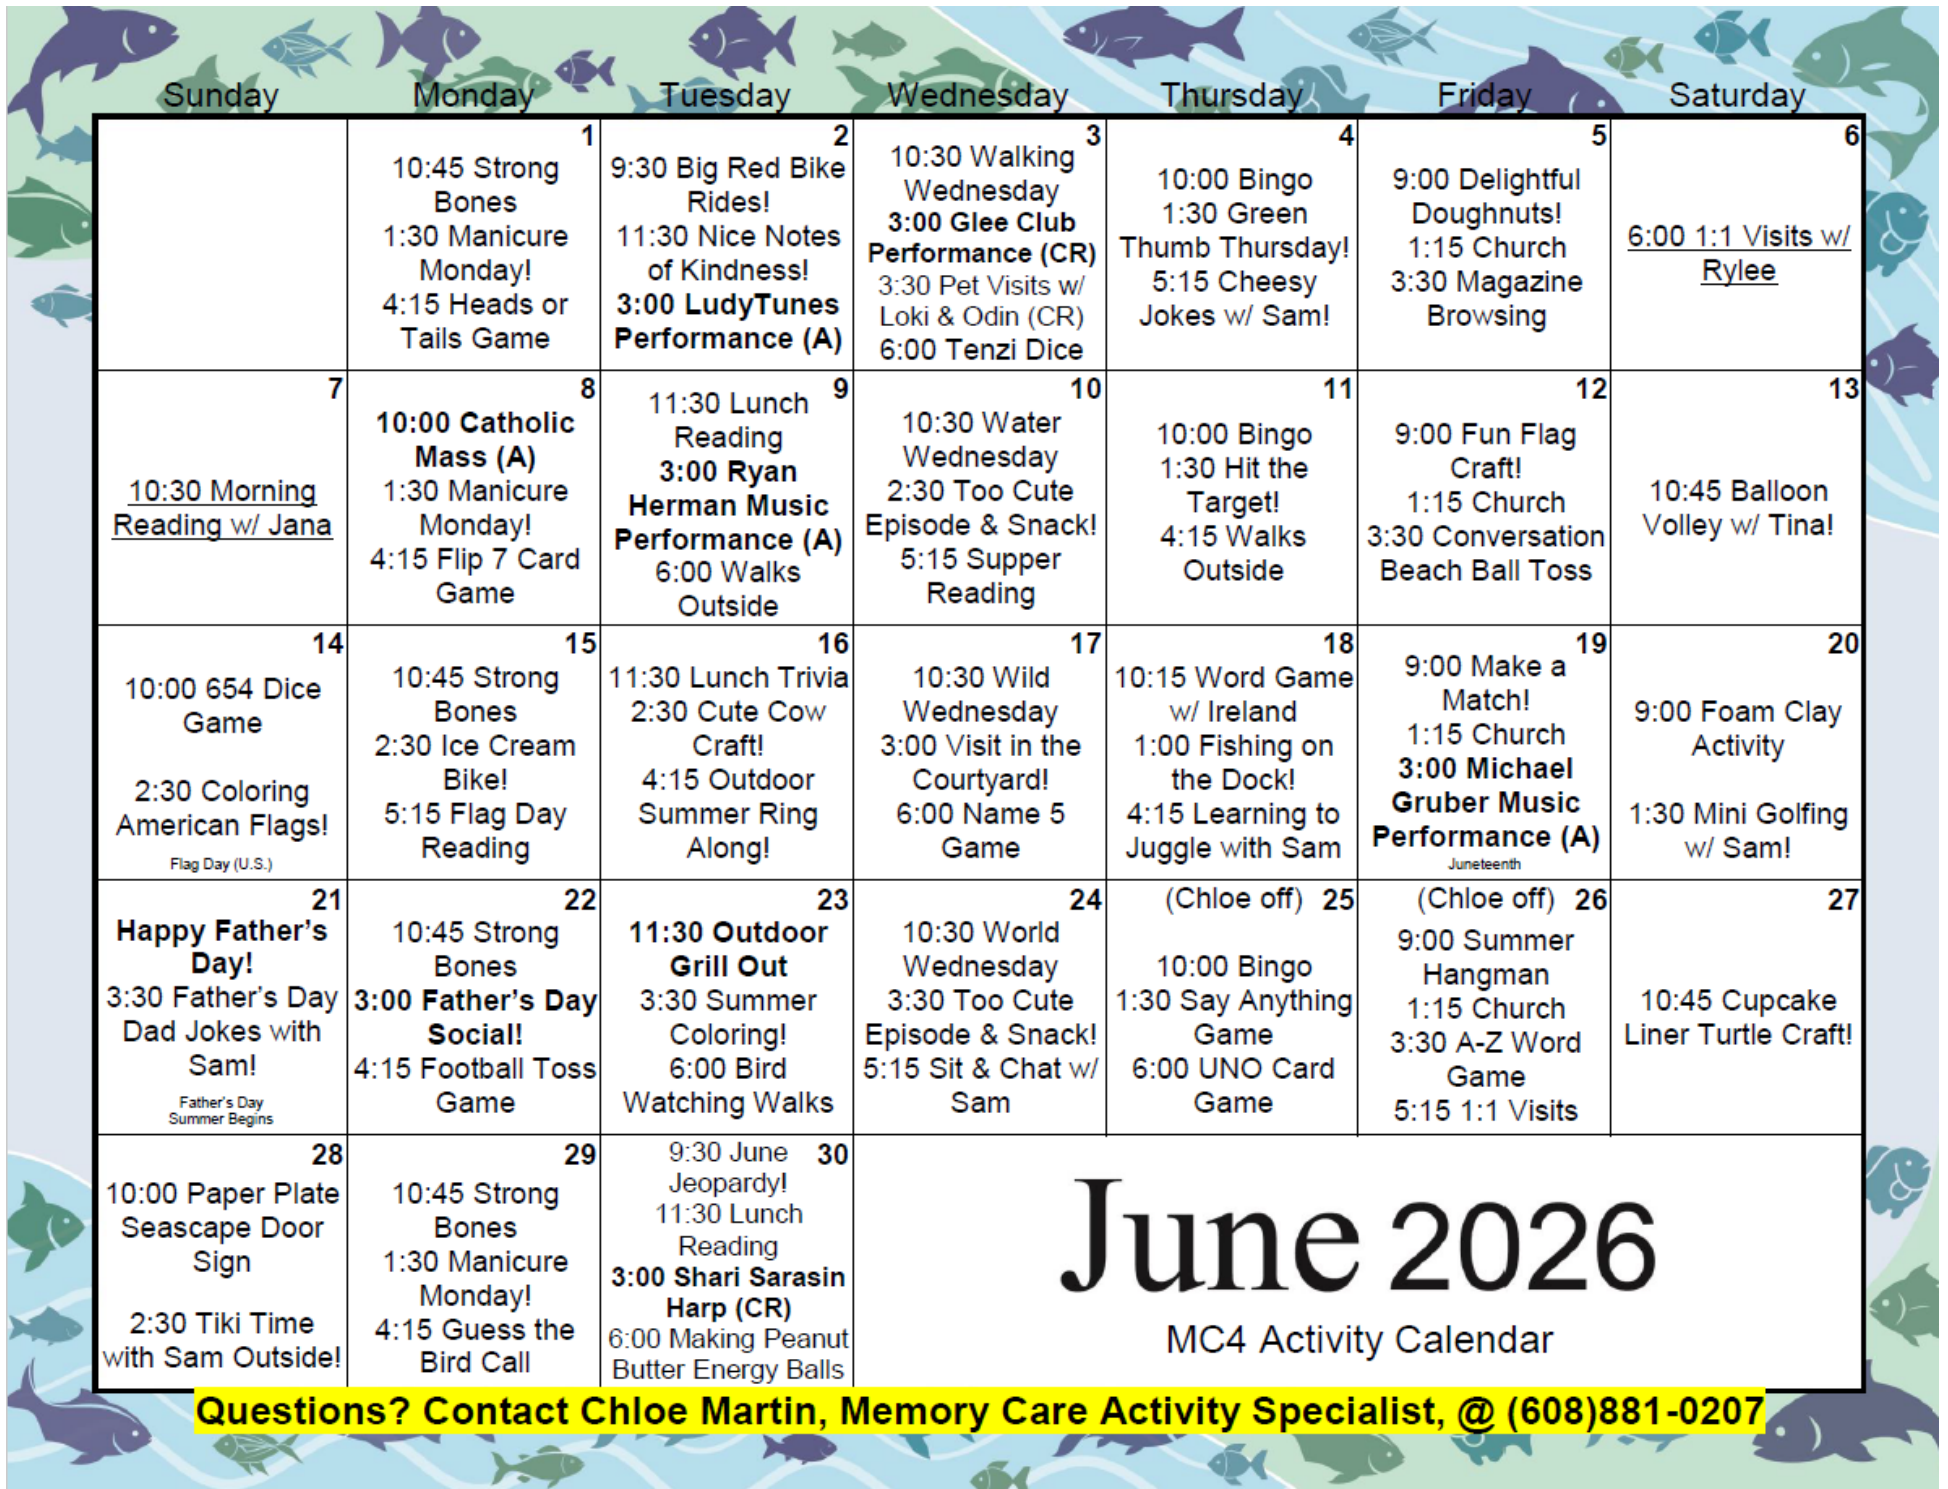

Sunday

Monday

Tuesday

Wednesday

Thursday

Friday

Saturday

	1 10:45 Strong Bones 1:30 Manicure Monday! 4:15 Heads or Tails Game	2 9:30 Big Red Bike Rides! 11:30 Nice Notes of Kindness! 3:00 LudyTunes Performance (A)	3 10:30 Walking Wednesday 3:00 Glee Club Performance (CR) 3:30 Pet Visits w/ Loki & Odin (CR) 6:00 Tenzi Dice	4 10:00 Bingo 1:30 Green Thumb Thursday! 5:15 Cheesy Jokes w/ Sam!	5 9:00 Delightful Doughnuts! 1:15 Church 3:30 Magazine Browsing	6 6:00 1:1 Visits w/ Rylee
7 10:30 Morning Reading w/ Jana	8 10:00 Catholic Mass (A) 1:30 Manicure Monday! 4:15 Flip 7 Card Game	9 11:30 Lunch Reading 3:00 Ryan Herman Music Performance (A) 6:00 Walks Outside	10 10:30 Water Wednesday 2:30 Too Cute Episode & Snack! 5:15 Supper Reading	11 10:00 Bingo 1:30 Hit the Target! 4:15 Walks Outside	12 9:00 Fun Flag Craft! 1:15 Church 3:30 Conversation Beach Ball Toss	13 10:45 Balloon Volley w/ Tina!
14 10:00 654 Dice Game 2:30 Coloring American Flags! Flag Day (U.S.)	15 10:45 Strong Bones 2:30 Ice Cream Bike! 5:15 Flag Day Reading	16 11:30 Lunch Trivia 2:30 Cute Cow Craft! 4:15 Outdoor Summer Ring Along!	17 10:30 Wild Wednesday 3:00 Visit in the Courtyard! 6:00 Name 5 Game	18 10:15 Word Game w/ Ireland 1:00 Fishing on the Dock! 4:15 Learning to Juggle with Sam	19 9:00 Make a Match! 1:15 Church 3:00 Michael Gruber Music Performance (A) Juneteenth	20 9:00 Foam Clay Activity 1:30 Mini Golfing w/ Sam!
21 Happy Father's Day! 3:30 Father's Day Dad Jokes with Sam! Father's Day Summer Begins	22 10:45 Strong Bones 3:00 Father's Day Social! 4:15 Football Toss Game	23 11:30 Outdoor Grill Out 3:30 Summer Coloring! 6:00 Bird Watching Walks	24 10:30 World Wednesday 3:30 Too Cute Episode & Snack! 5:15 Sit & Chat w/ Sam	(Chloe off) 25 10:00 Bingo 1:30 Say Anything Game 6:00 UNO Card Game	(Chloe off) 26 9:00 Summer Hangman 1:15 Church 3:30 A-Z Word Game 5:15 1:1 Visits	27 10:45 Cupcake Liner Turtle Craft!
28 10:00 Paper Plate Seascape Door Sign 2:30 Tiki Time with Sam Outside!	29 10:45 Strong Bones 1:30 Manicure Monday! 4:15 Guess the Bird Call	30 9:30 June Jeopardy! 11:30 Lunch Reading 3:00 Shari Sarasin Harp (CR) 6:00 Making Peanut Butter Energy Balls	June 2026 MC4 Activity Calendar			

Questions? Contact Chloe Martin, Memory Care Activity Specialist, @ (608)881-0207