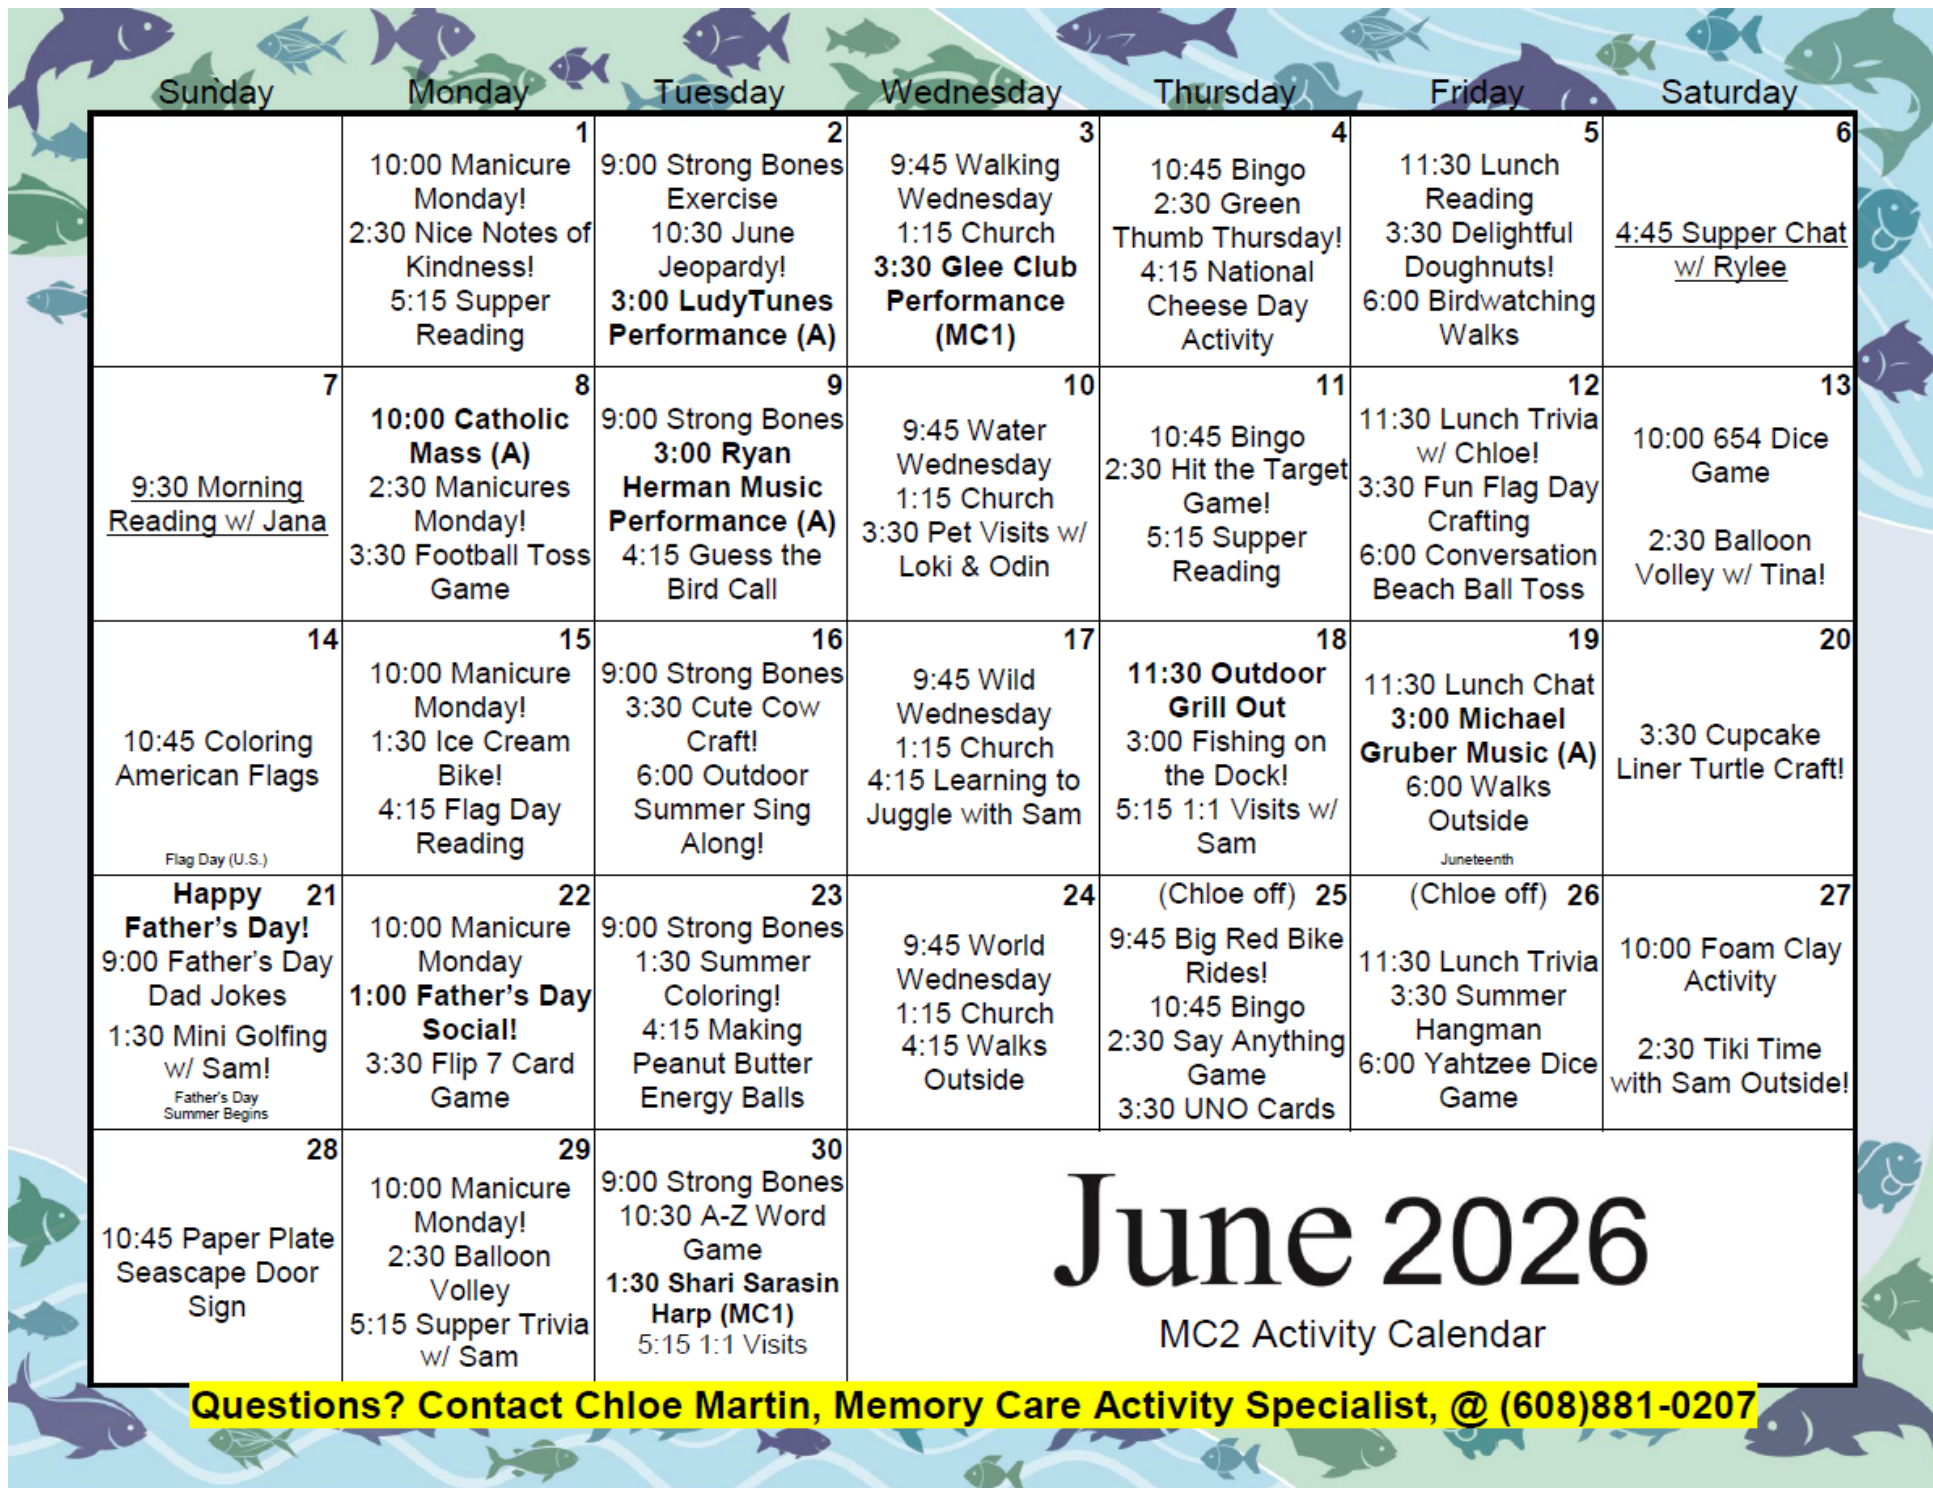

Sunday	Monday	Tuesday	Wednesday	Thursday	Friday	Saturday
	1 10:00 Manicure Monday! 2:30 Nice Notes of Kindness! 5:15 Supper Reading	2 9:00 Strong Bones Exercise 10:30 June Jeopardy! 3:00 LudyTunes Performance (A)	3 9:45 Walking Wednesday 1:15 Church 3:30 Glee Club Performance (MC1)	4 10:45 Bingo 2:30 Green Thumb Thursday! 4:15 National Cheese Day Activity	5 11:30 Lunch Reading 3:30 Delightful Doughnuts! 6:00 Birdwatching Walks	6 4:45 Supper Chat w/ Rylee
7 9:30 Morning Reading w/ Jana	8 10:00 Catholic Mass (A) 2:30 Manicures Monday! 3:30 Football Toss Game	9 9:00 Strong Bones 3:00 Ryan Herman Music Performance (A) 4:15 Guess the Bird Call	10 9:45 Water Wednesday 1:15 Church 3:30 Pet Visits w/ Loki & Odin	11 10:45 Bingo 2:30 Hit the Target Game! 5:15 Supper Reading	12 11:30 Lunch Trivia w/ Chloe! 3:30 Fun Flag Day Crafting 6:00 Conversation Beach Ball Toss	13 10:00 654 Dice Game 2:30 Balloon Volley w/ Tina!
14 10:45 Coloring American Flags Flag Day (U.S.)	15 10:00 Manicure Monday! 1:30 Ice Cream Bike! 4:15 Flag Day Reading	16 9:00 Strong Bones 3:30 Cute Cow Craft! 6:00 Outdoor Summer Sing Along!	17 9:45 Wild Wednesday 1:15 Church 4:15 Learning to Juggle with Sam	18 11:30 Outdoor Grill Out 3:00 Fishing on the Dock! 5:15 1:1 Visits w/ Sam	19 11:30 Lunch Chat 3:00 Michael Gruber Music (A) 6:00 Walks Outside Juneteenth	20 3:30 Cupcake Liner Turtle Craft!
21 Happy Father's Day! 9:00 Father's Day Dad Jokes 1:30 Mini Golfing w/ Sam! Father's Day Summer Begins	22 10:00 Manicure Monday 1:00 Father's Day Social! 3:30 Flip 7 Card Game	23 9:00 Strong Bones 1:30 Summer Coloring! 4:15 Making Peanut Butter Energy Balls	24 9:45 World Wednesday 1:15 Church 4:15 Walks Outside	(Chloe off) 25 9:45 Big Red Bike Rides! 10:45 Bingo 2:30 Say Anything Game 3:30 UNO Cards	(Chloe off) 26 11:30 Lunch Trivia 3:30 Summer Hangman 6:00 Yahtzee Dice Game	27 10:00 Foam Clay Activity 2:30 Tiki Time with Sam Outside!
28 10:45 Paper Plate Seascape Door Sign	29 10:00 Manicure Monday! 2:30 Balloon Volley 5:15 Supper Trivia w/ Sam	30 9:00 Strong Bones 10:30 A-Z Word Game 1:30 Shari Sarasin Harp (MC1) 5:15 1:1 Visits	June 2026 MC2 Activity Calendar			

Questions? Contact Chloe Martin, Memory Care Activity Specialist, @ (608)881-0207