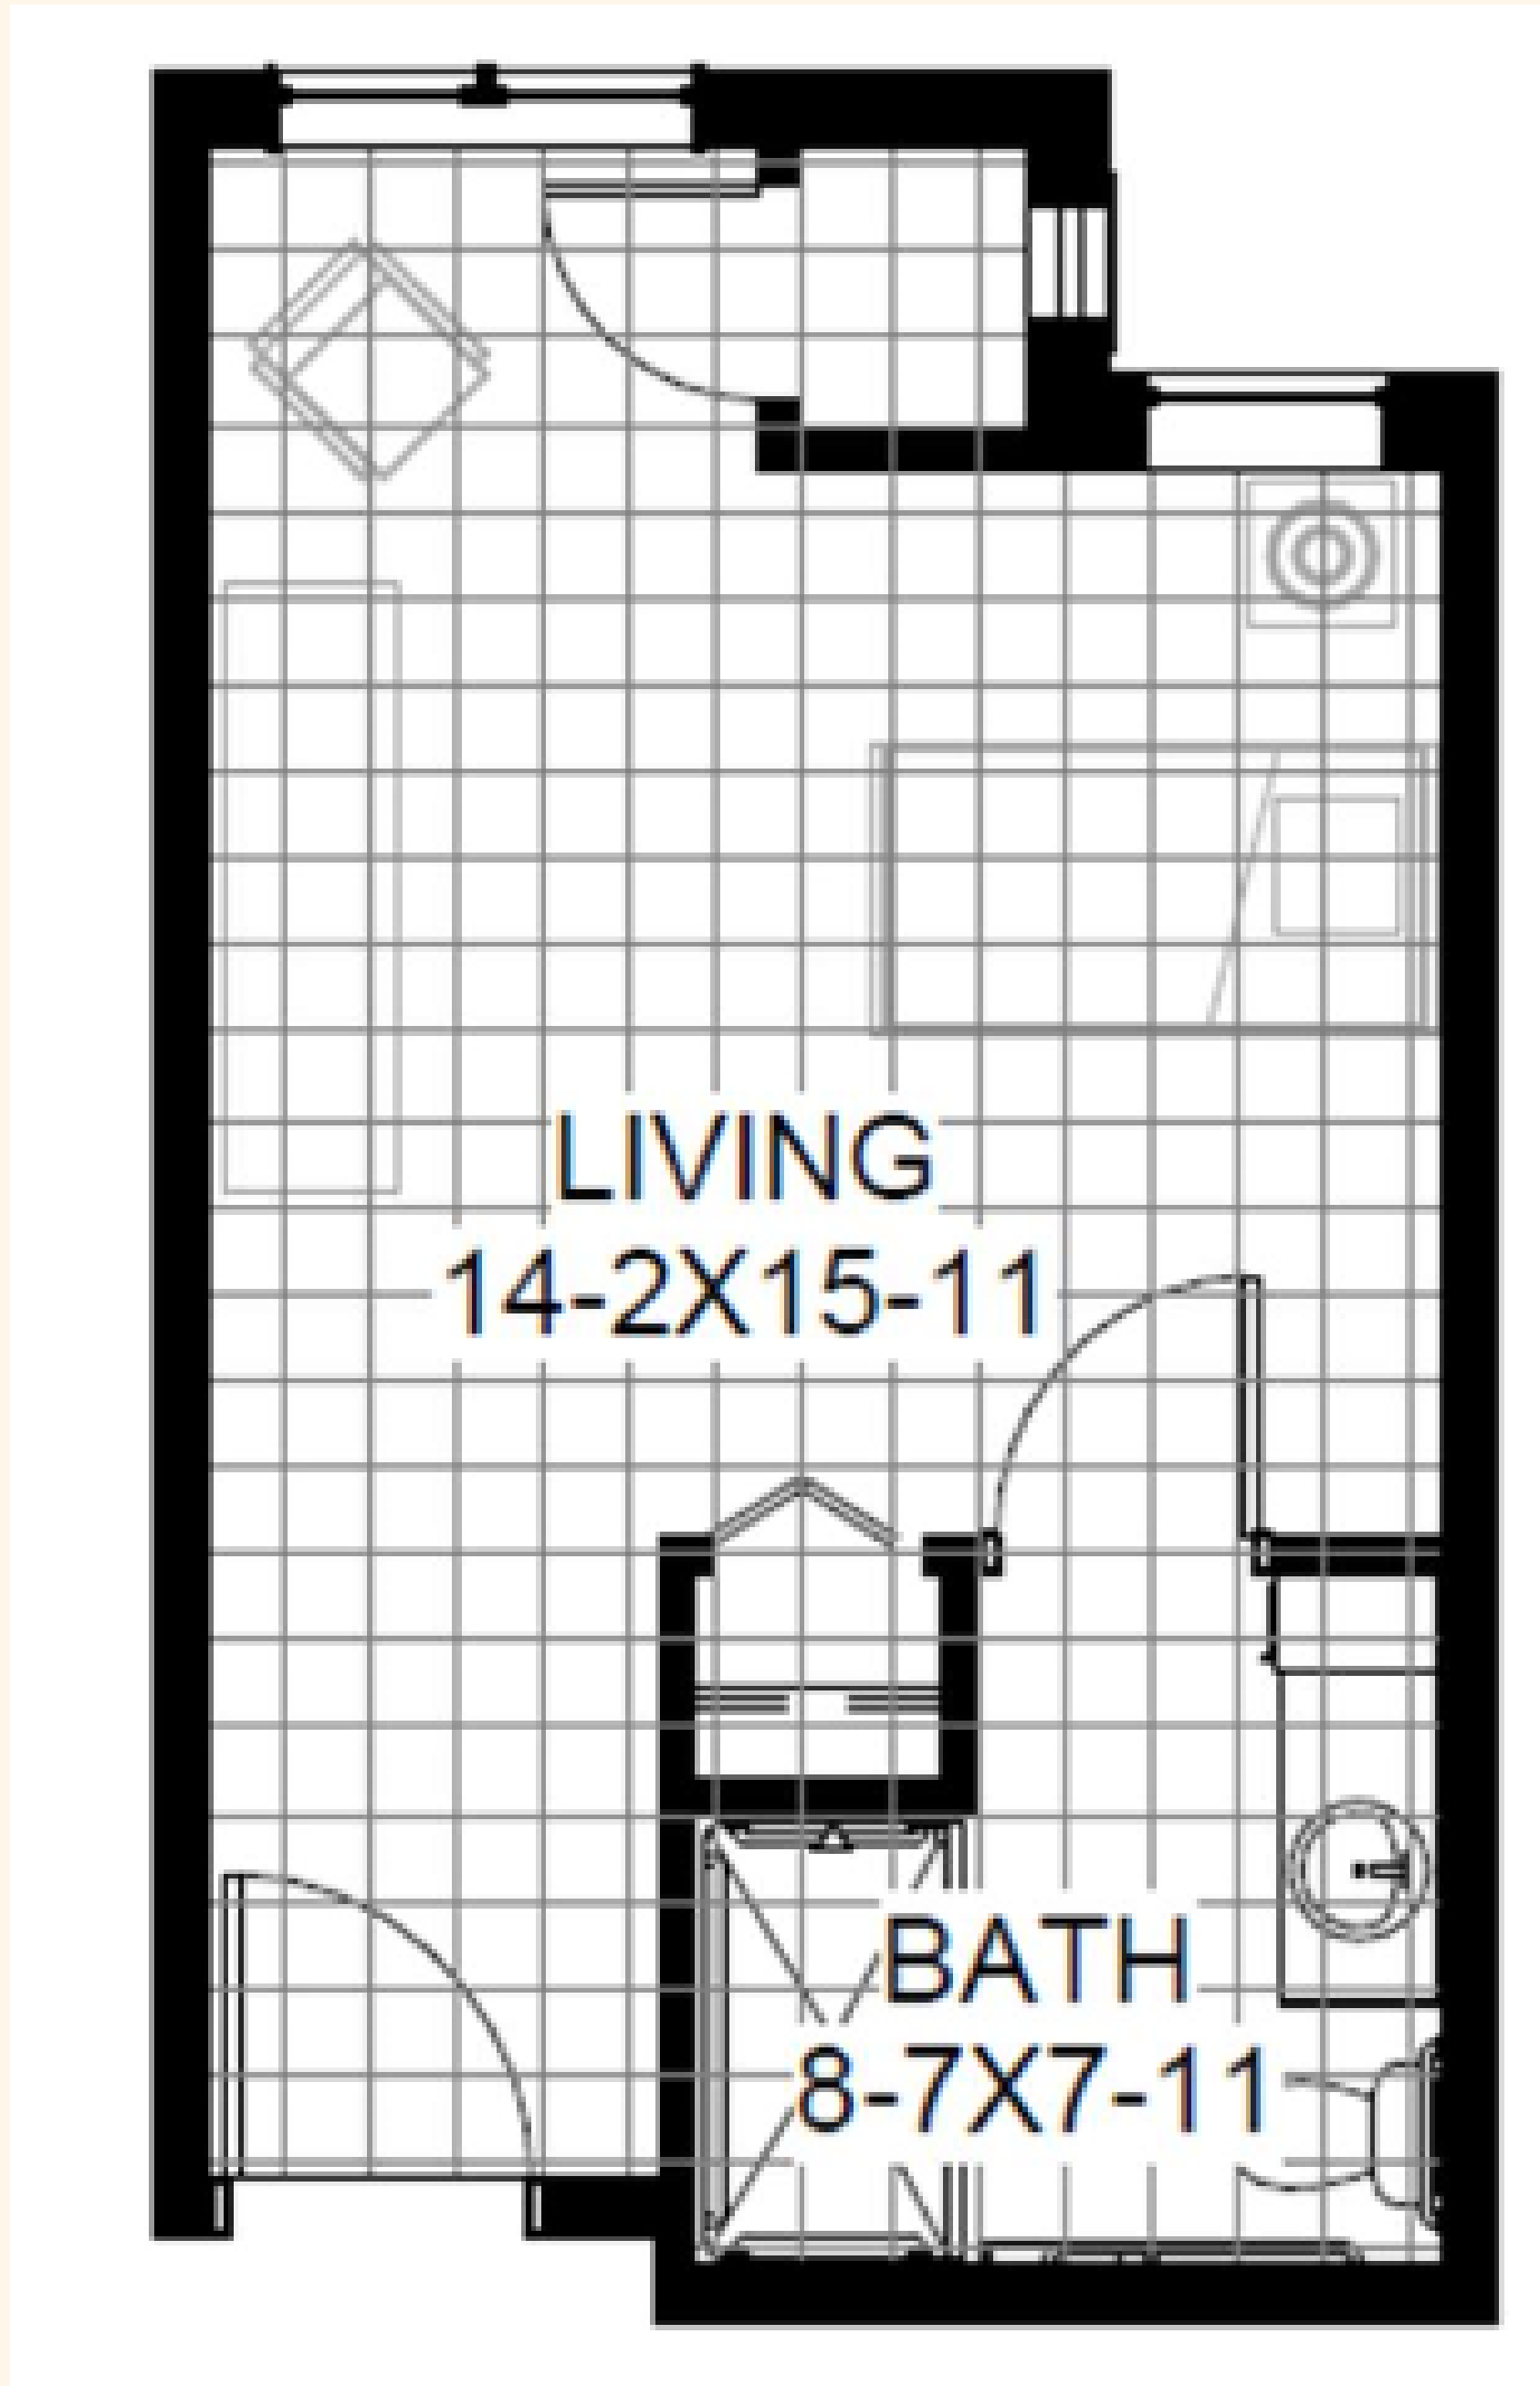

Arbutus

Studio, 458 SF

Memory Care One

EAGLE CREST SOUTH
SENIOR LIVING
An Eagle Crest Community

608.791.2702 | eaglecrestlife.org | La Crosse, WI

*Square footage is approximate and may vary

Onalaska

One Bedroom, 576 SF

Memory Care One

EAGLE CREST SOUTH
SENIOR LIVING
An Eagle Crest Community

608.791.2702 | eaglecrestlife.org | La Crosse, WI

*Square footage is approximate and may vary

Winneshiek

Memory Care Two

Studio, 337 SF