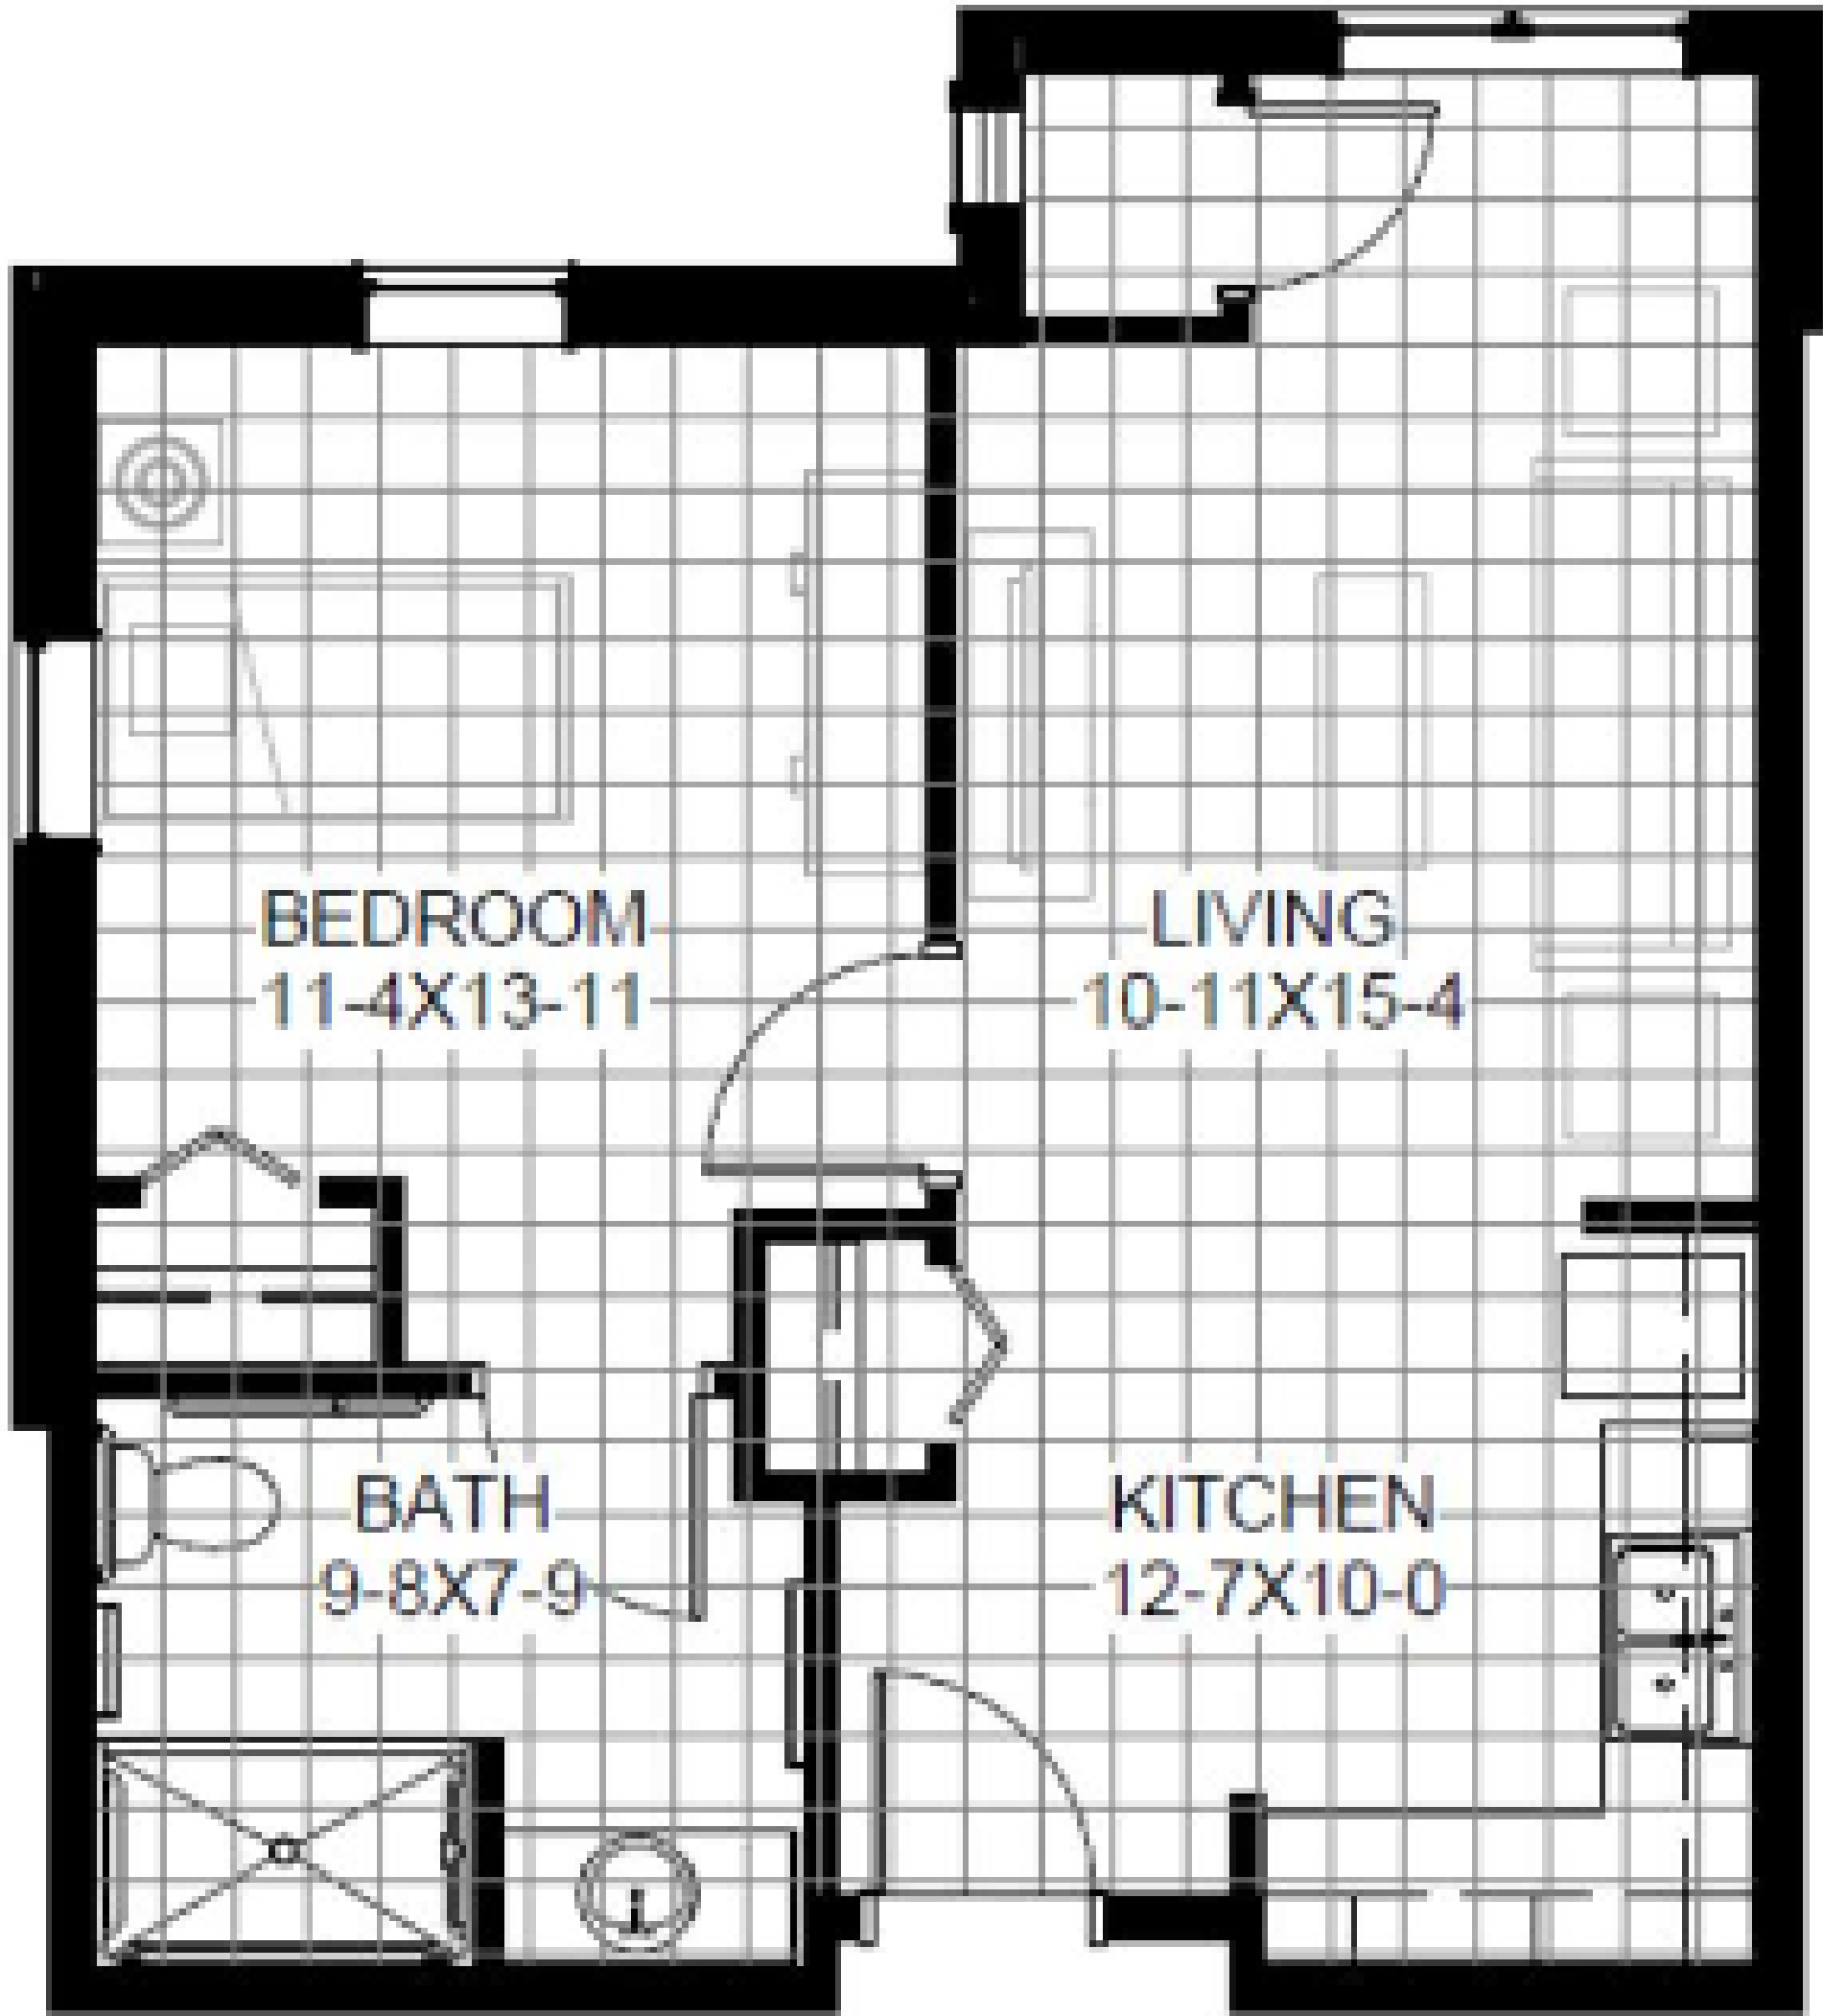

Arbutus

Studio, 458 SF

Memory Care One

EAGLE CREST SOUTH
SENIOR LIVING
An Eagle Crest Community

608.791.2702 | eaglecrestlife.org | La Crosse, WI

*Square footage is approximate and may vary

Onalaska

One Bedroom, 576 SF

Memory Care One

EAGLE CREST SOUTH
SENIOR LIVING
An Eagle Crest Community

608.791.2702 | eaglecrestlife.org | La Crosse, WI

*Square footage is approximate and may vary

Winneshiek

Memory Care Two

Studio, 337 SF