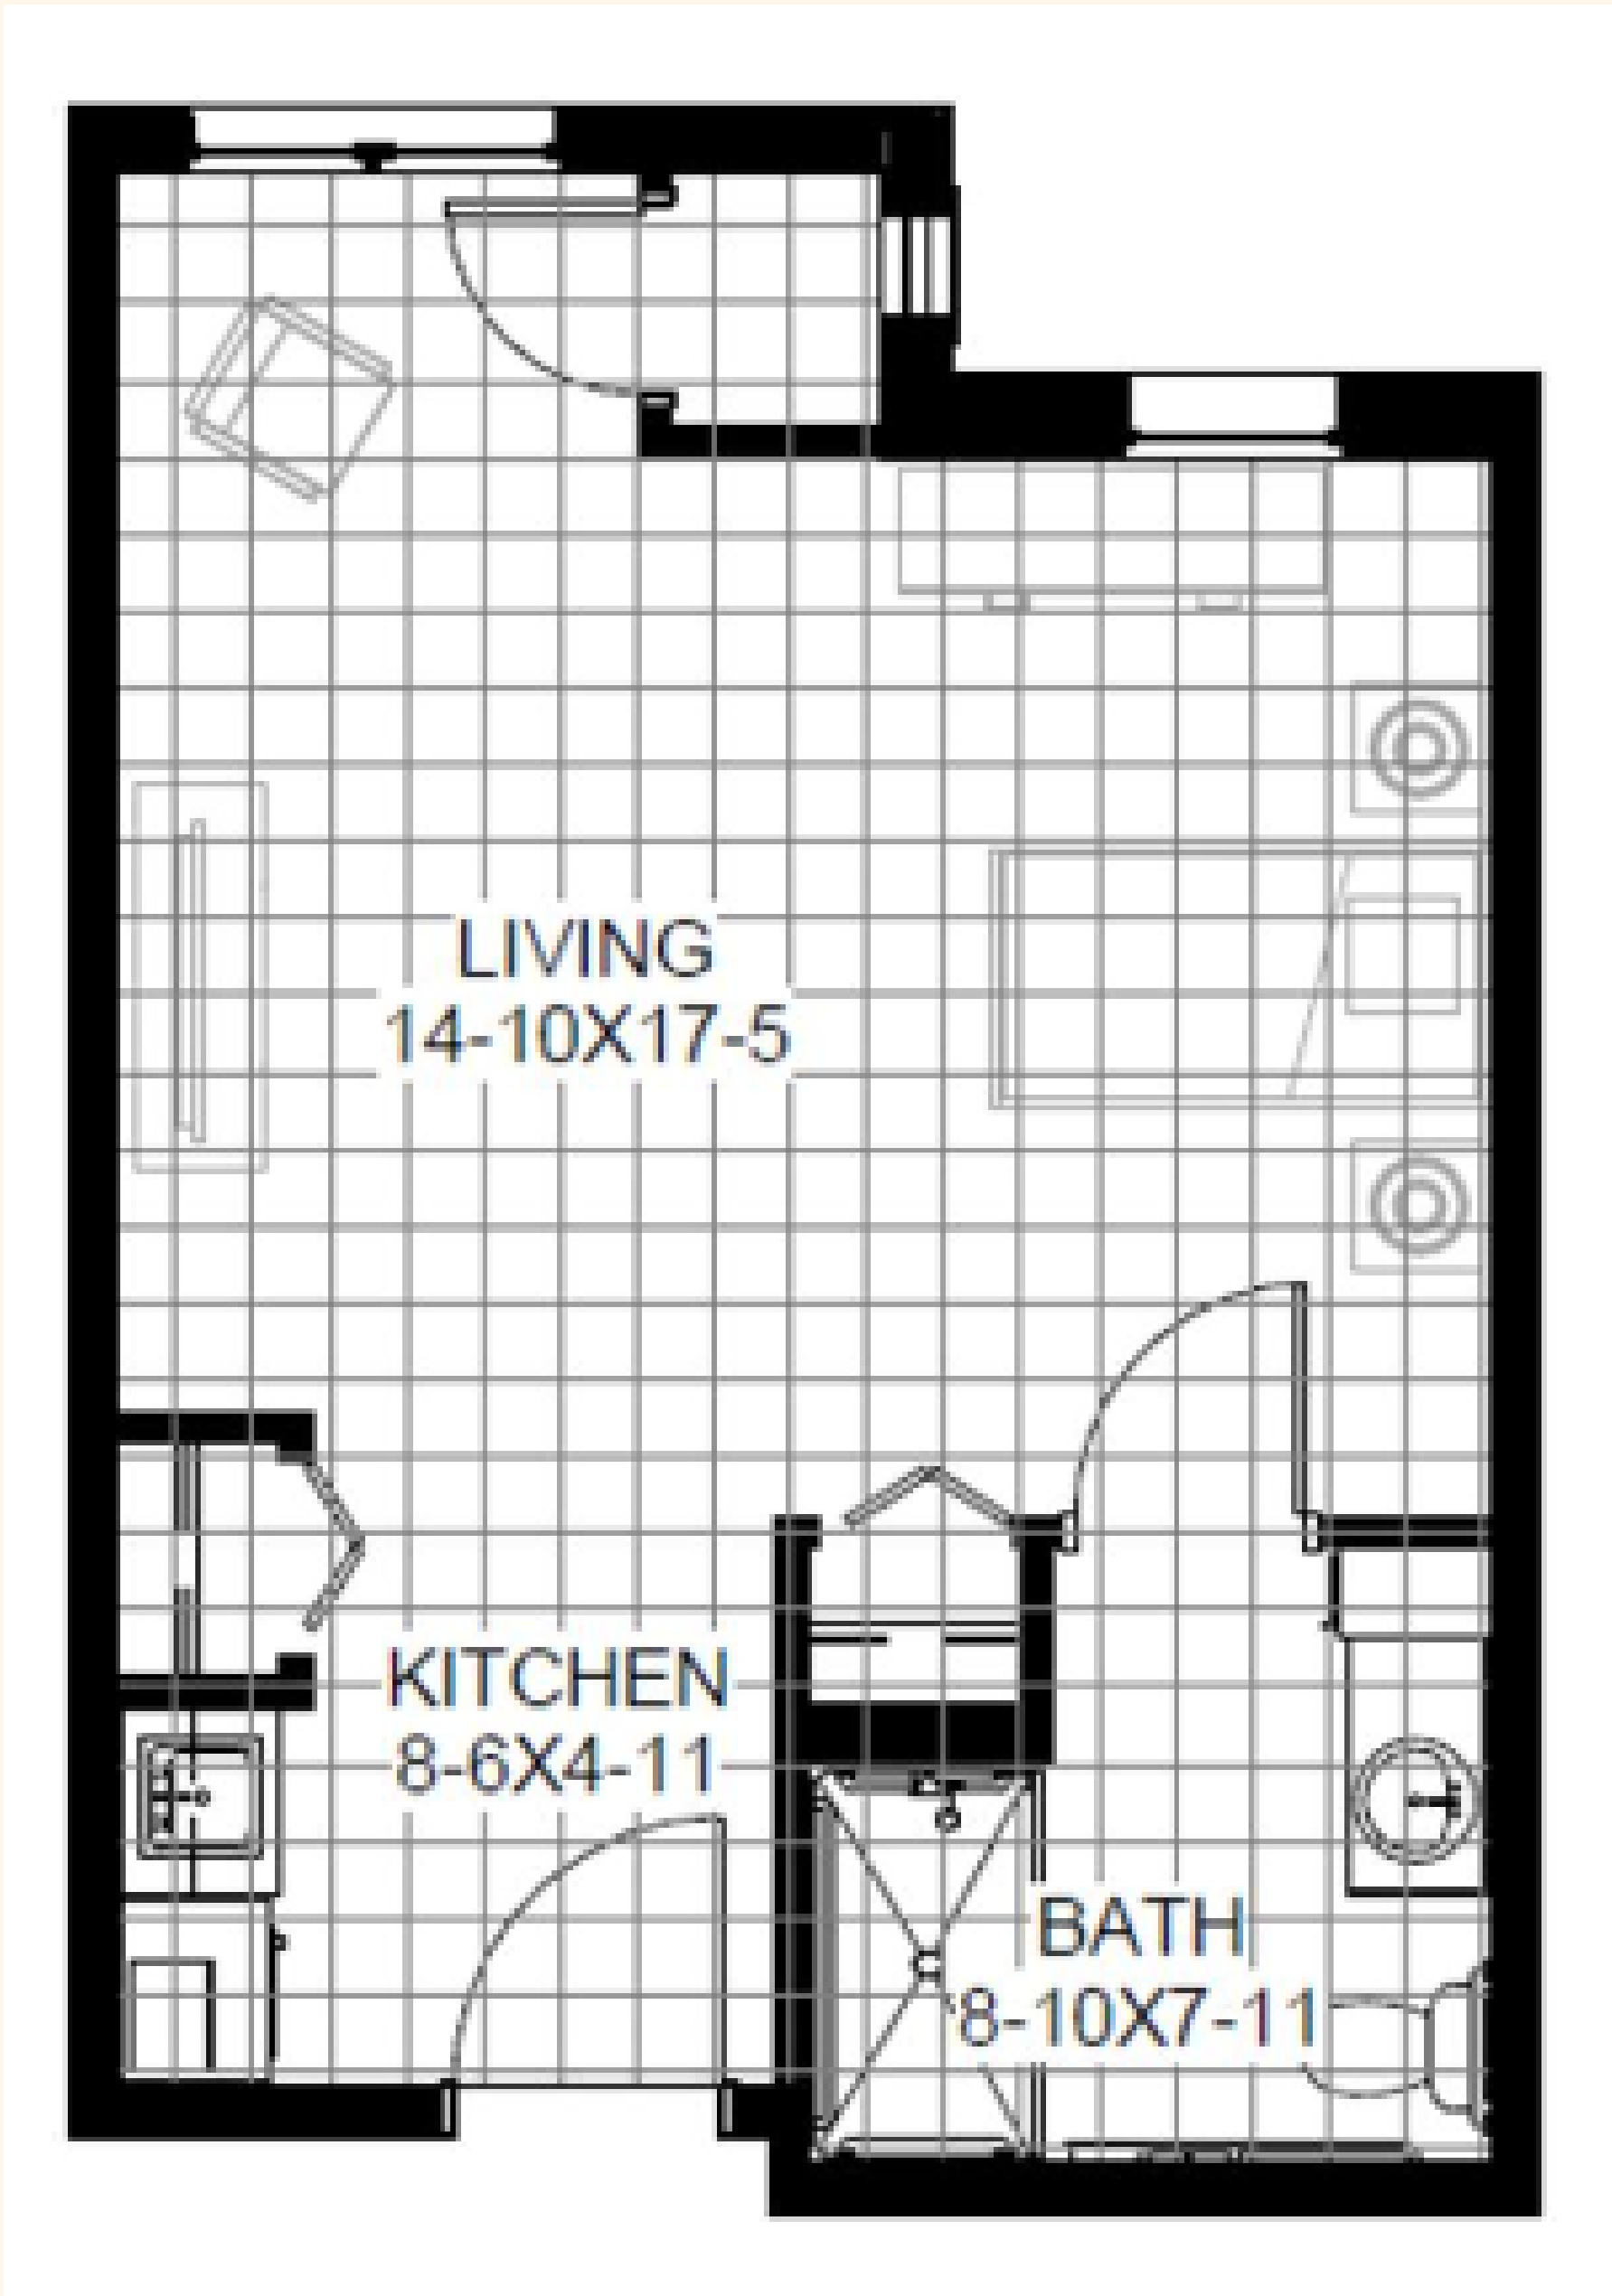

Arbutus

Studio, 458 SF

Memory Care One

EAGLE CREST SOUTH
SENIOR LIVING
An Eagle Crest Community

608.791.2702 | eaglecrestlife.org | La Crosse, WI

*Square footage is approximate and may vary

Onalaska

One Bedroom, 576 SF