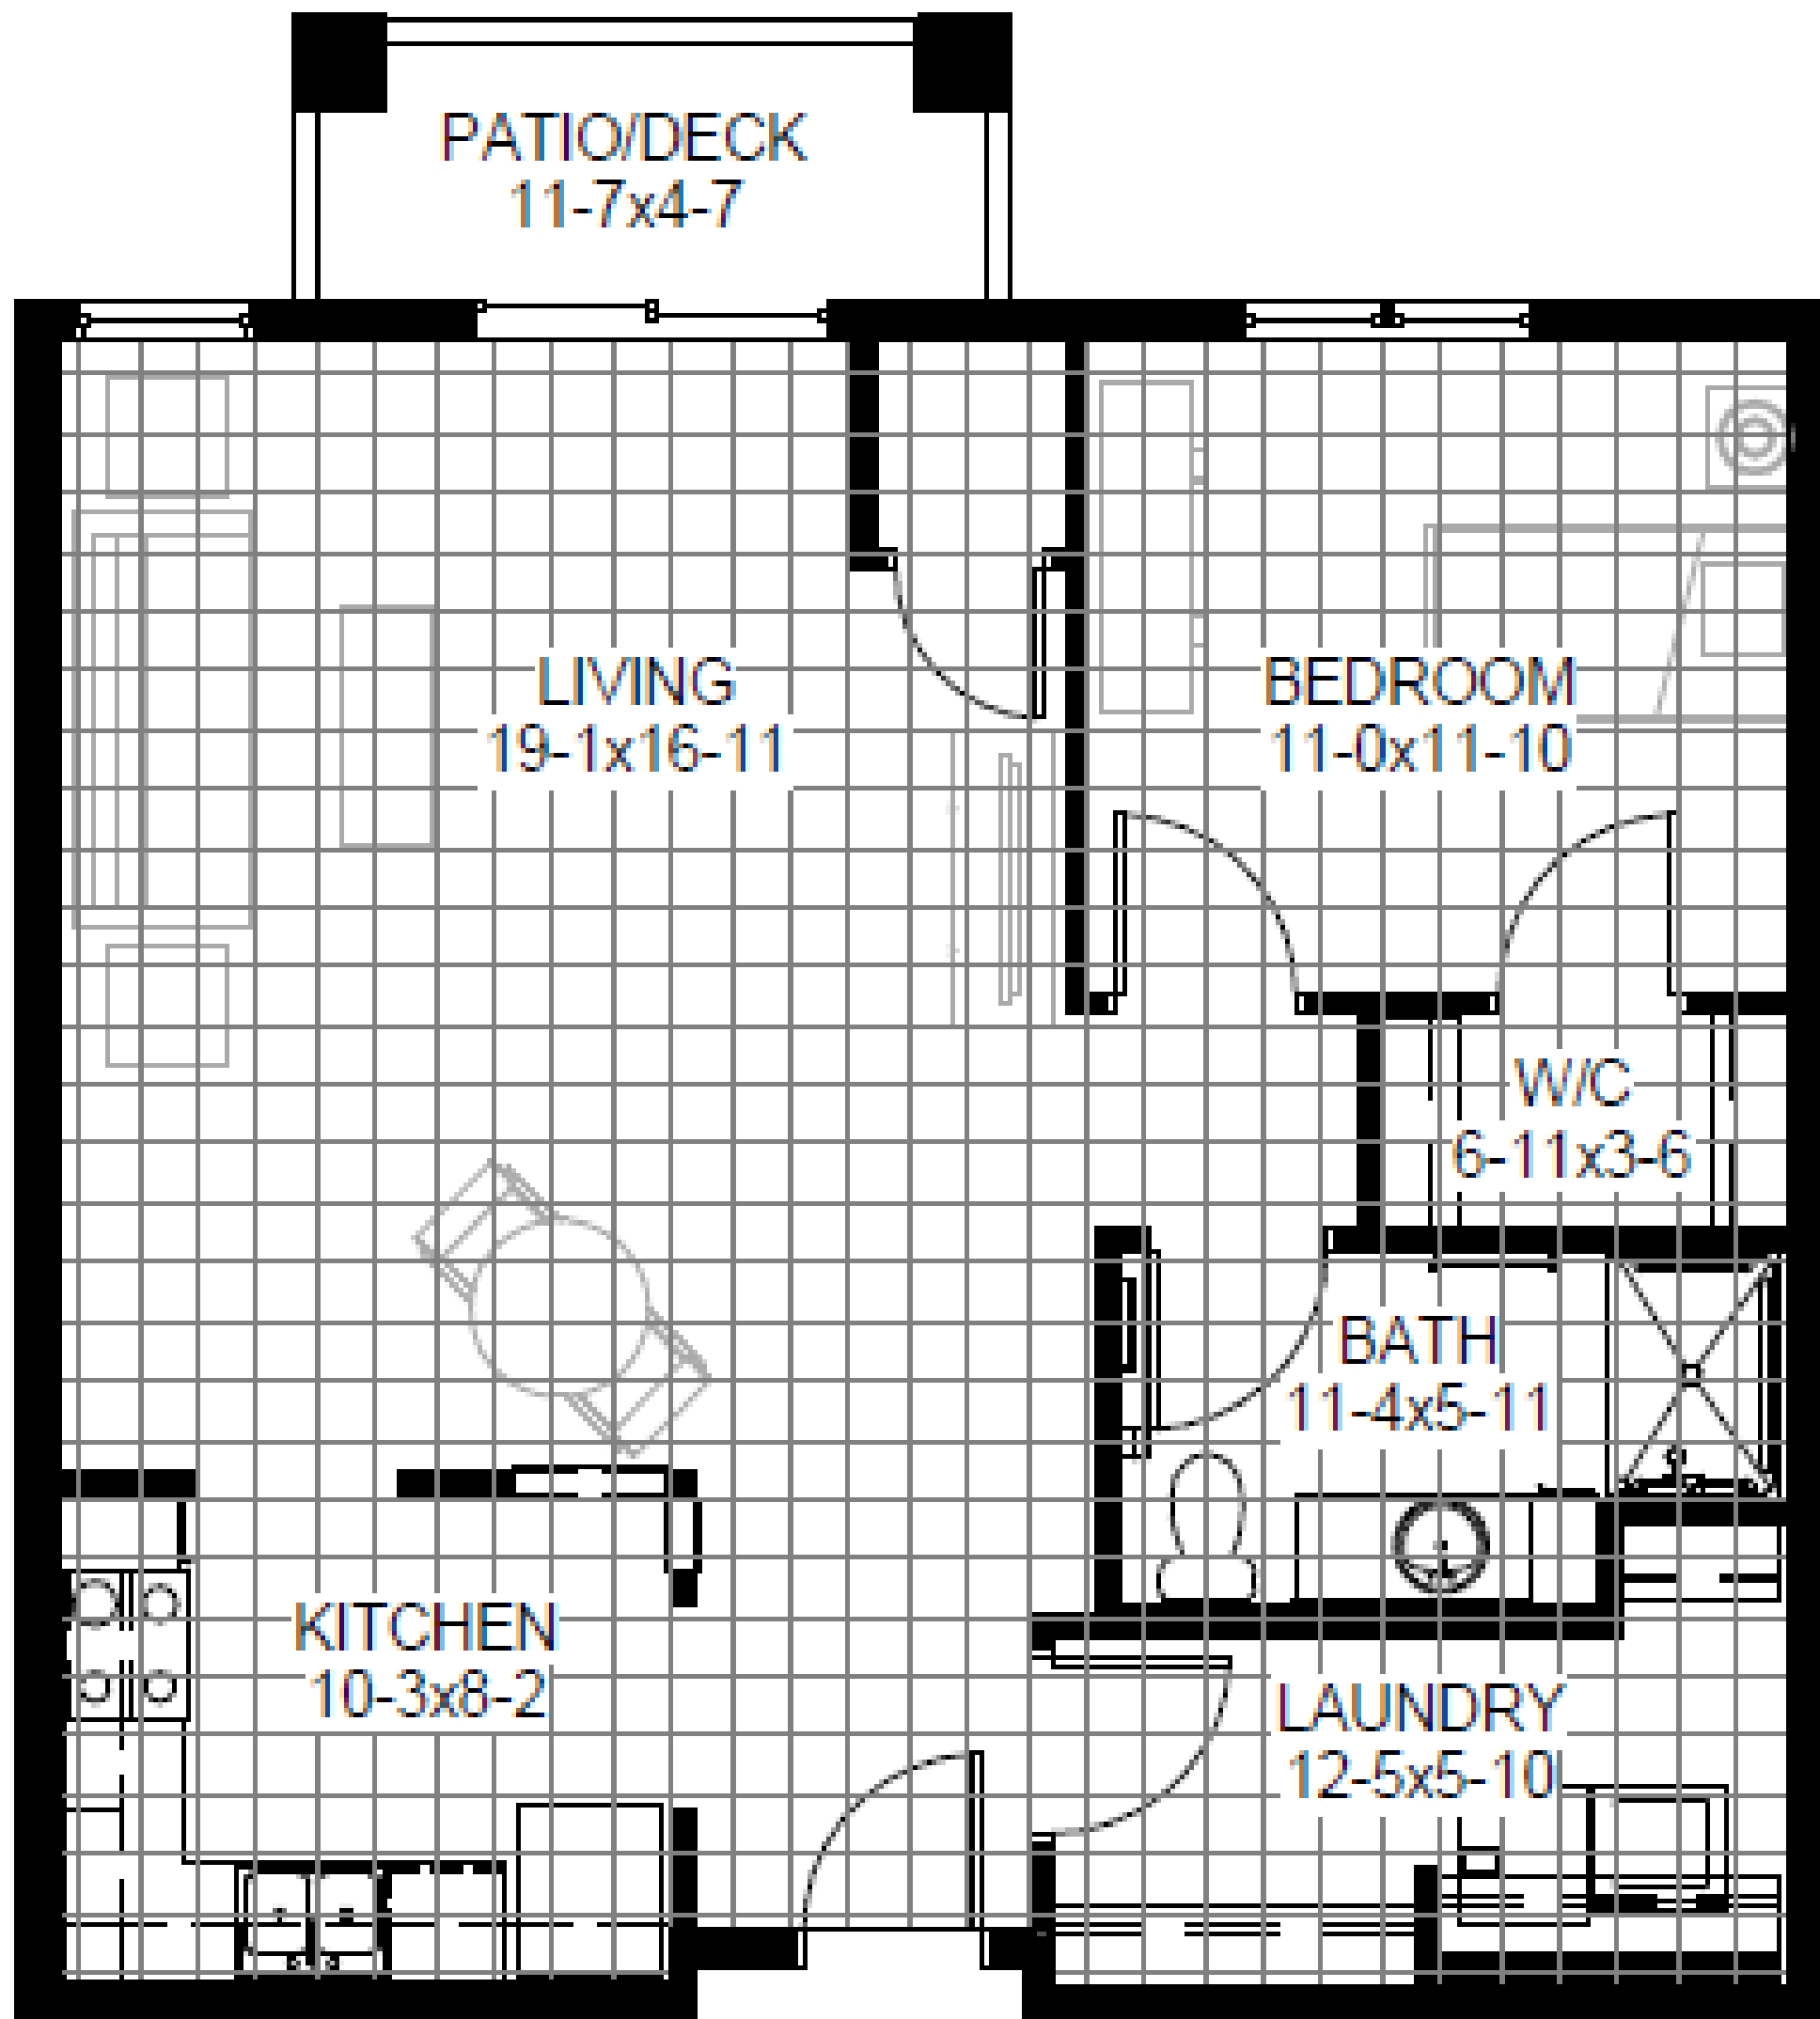

# Cardinal Two

One Bedroom with Den, 905 SF

Independent Living Plus

EAGLE CREST SOUTH  
SENIOR LIVING  
*An Eagle Crest Community*

608.791.2702 | eaglecrestlife.org | La Crosse, WI

\*Square footage is approximate and may vary

# Dove

Independent Living Plus

One Bedroom with Sunroom, 980 SF

EAGLE CREST SOUTH  
SENIOR LIVING  
*An Eagle Crest Community*

608.791.2702 | eaglecrestlife.org | La Crosse, WI

\*Square footage is approximate and may vary