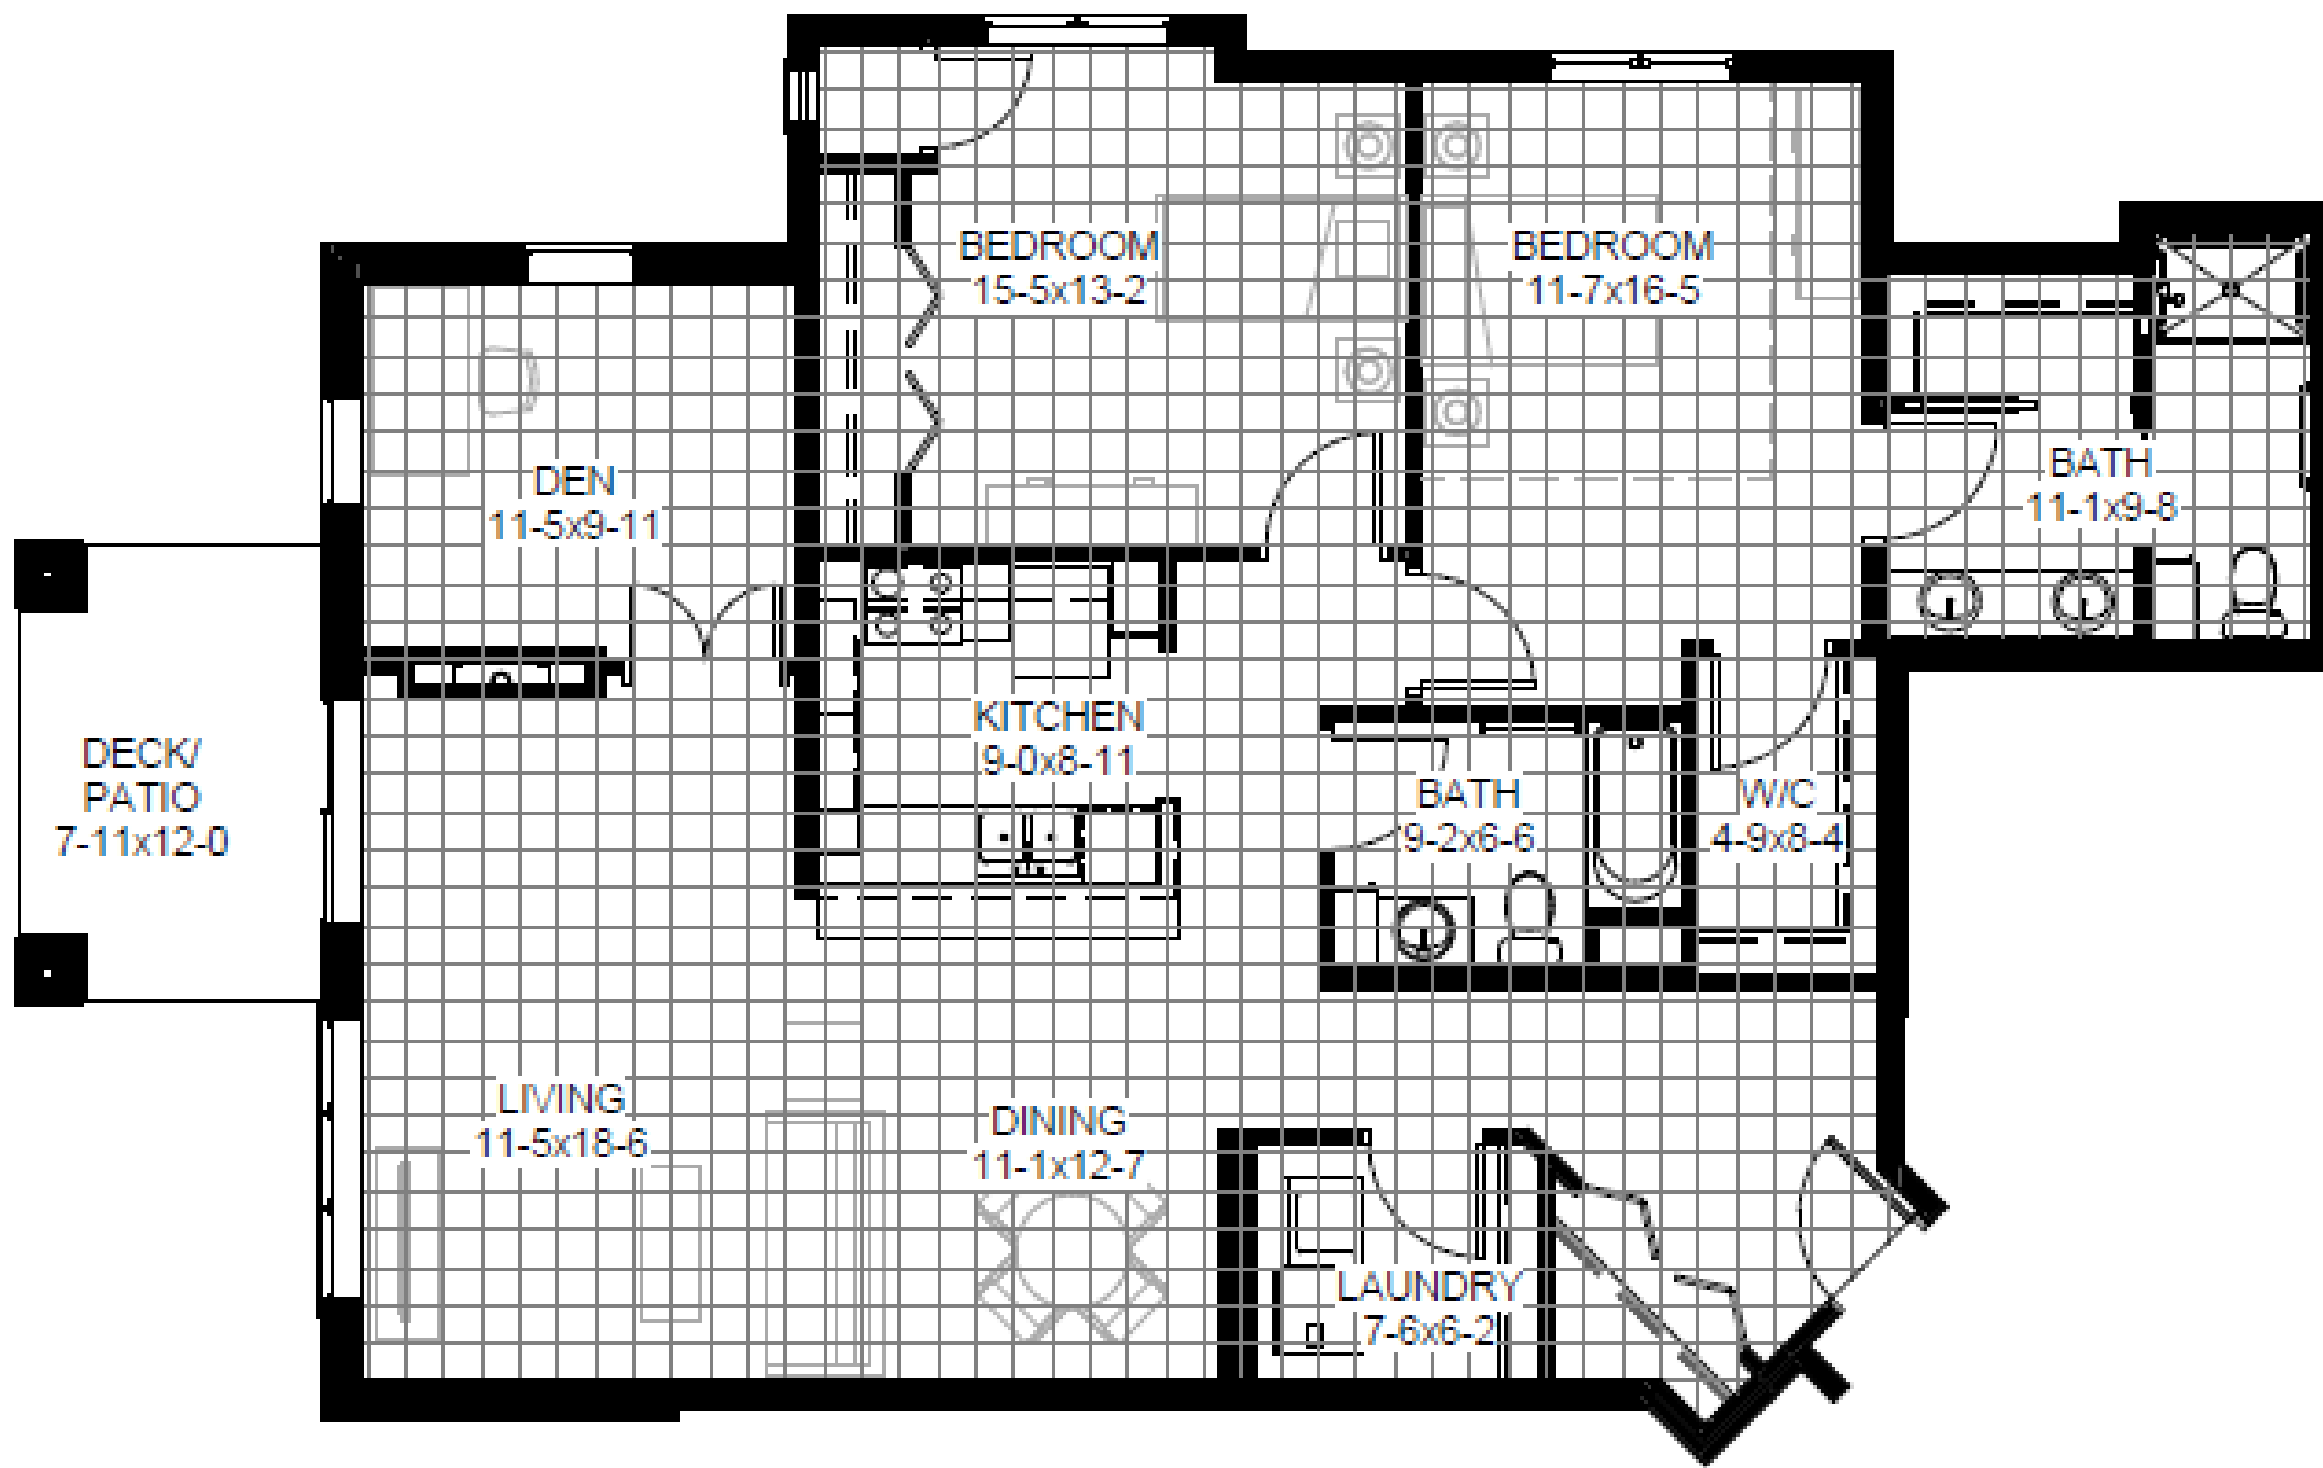

# Nuthatch

Independent Living Plus

Two Bedroom with Sunroom, 1,293 SF

**EAGLE CREST SOUTH**  
SENIOR LIVING  
*An Eagle Crest Community*

608.791.2702 | eaglecrestlife.org | La Crosse, WI

\*Square footage is approximate and may vary

# Oriole

Two Bedroom with Den, 1,431 SF

Independent Living Plus

**EAGLE CREST SOUTH**  
SENIOR LIVING  
*An Eagle Crest Community*

608.791.2702 | eaglecrestlife.org | La Crosse, WI

\*Square footage is approximate and may vary