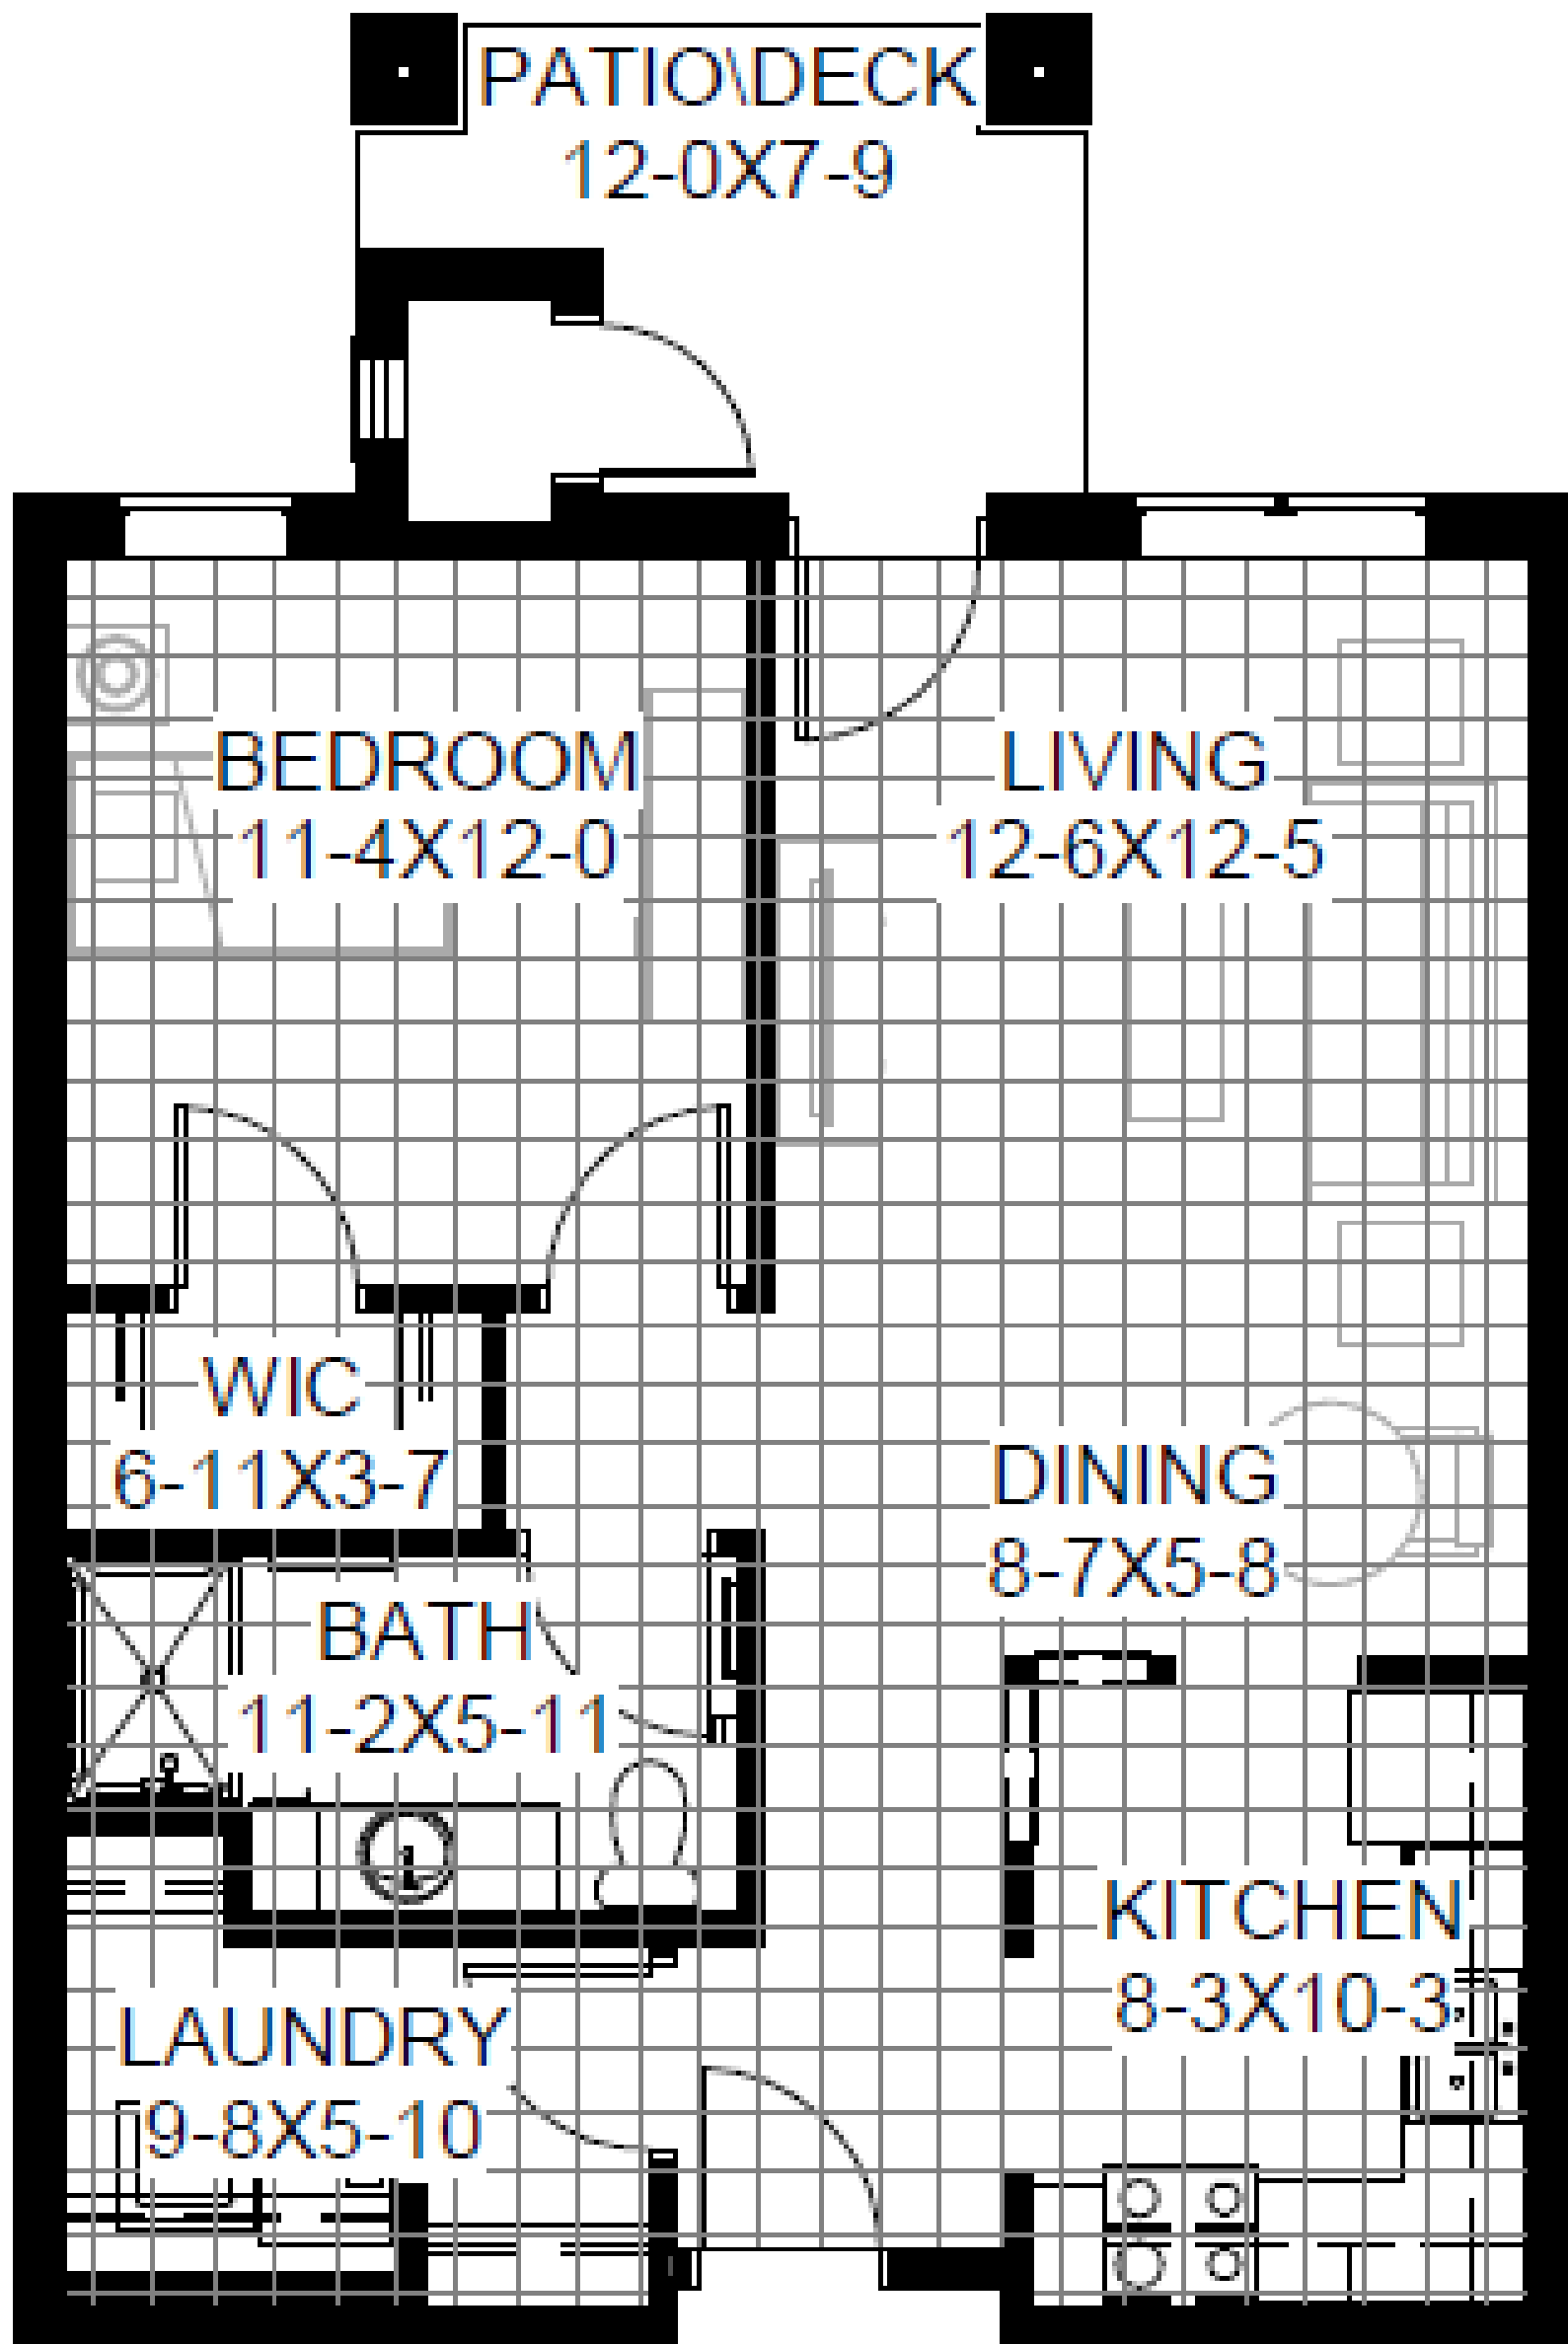

Cardinal One

One Bedroom, 731 SF

Independent Living Plus