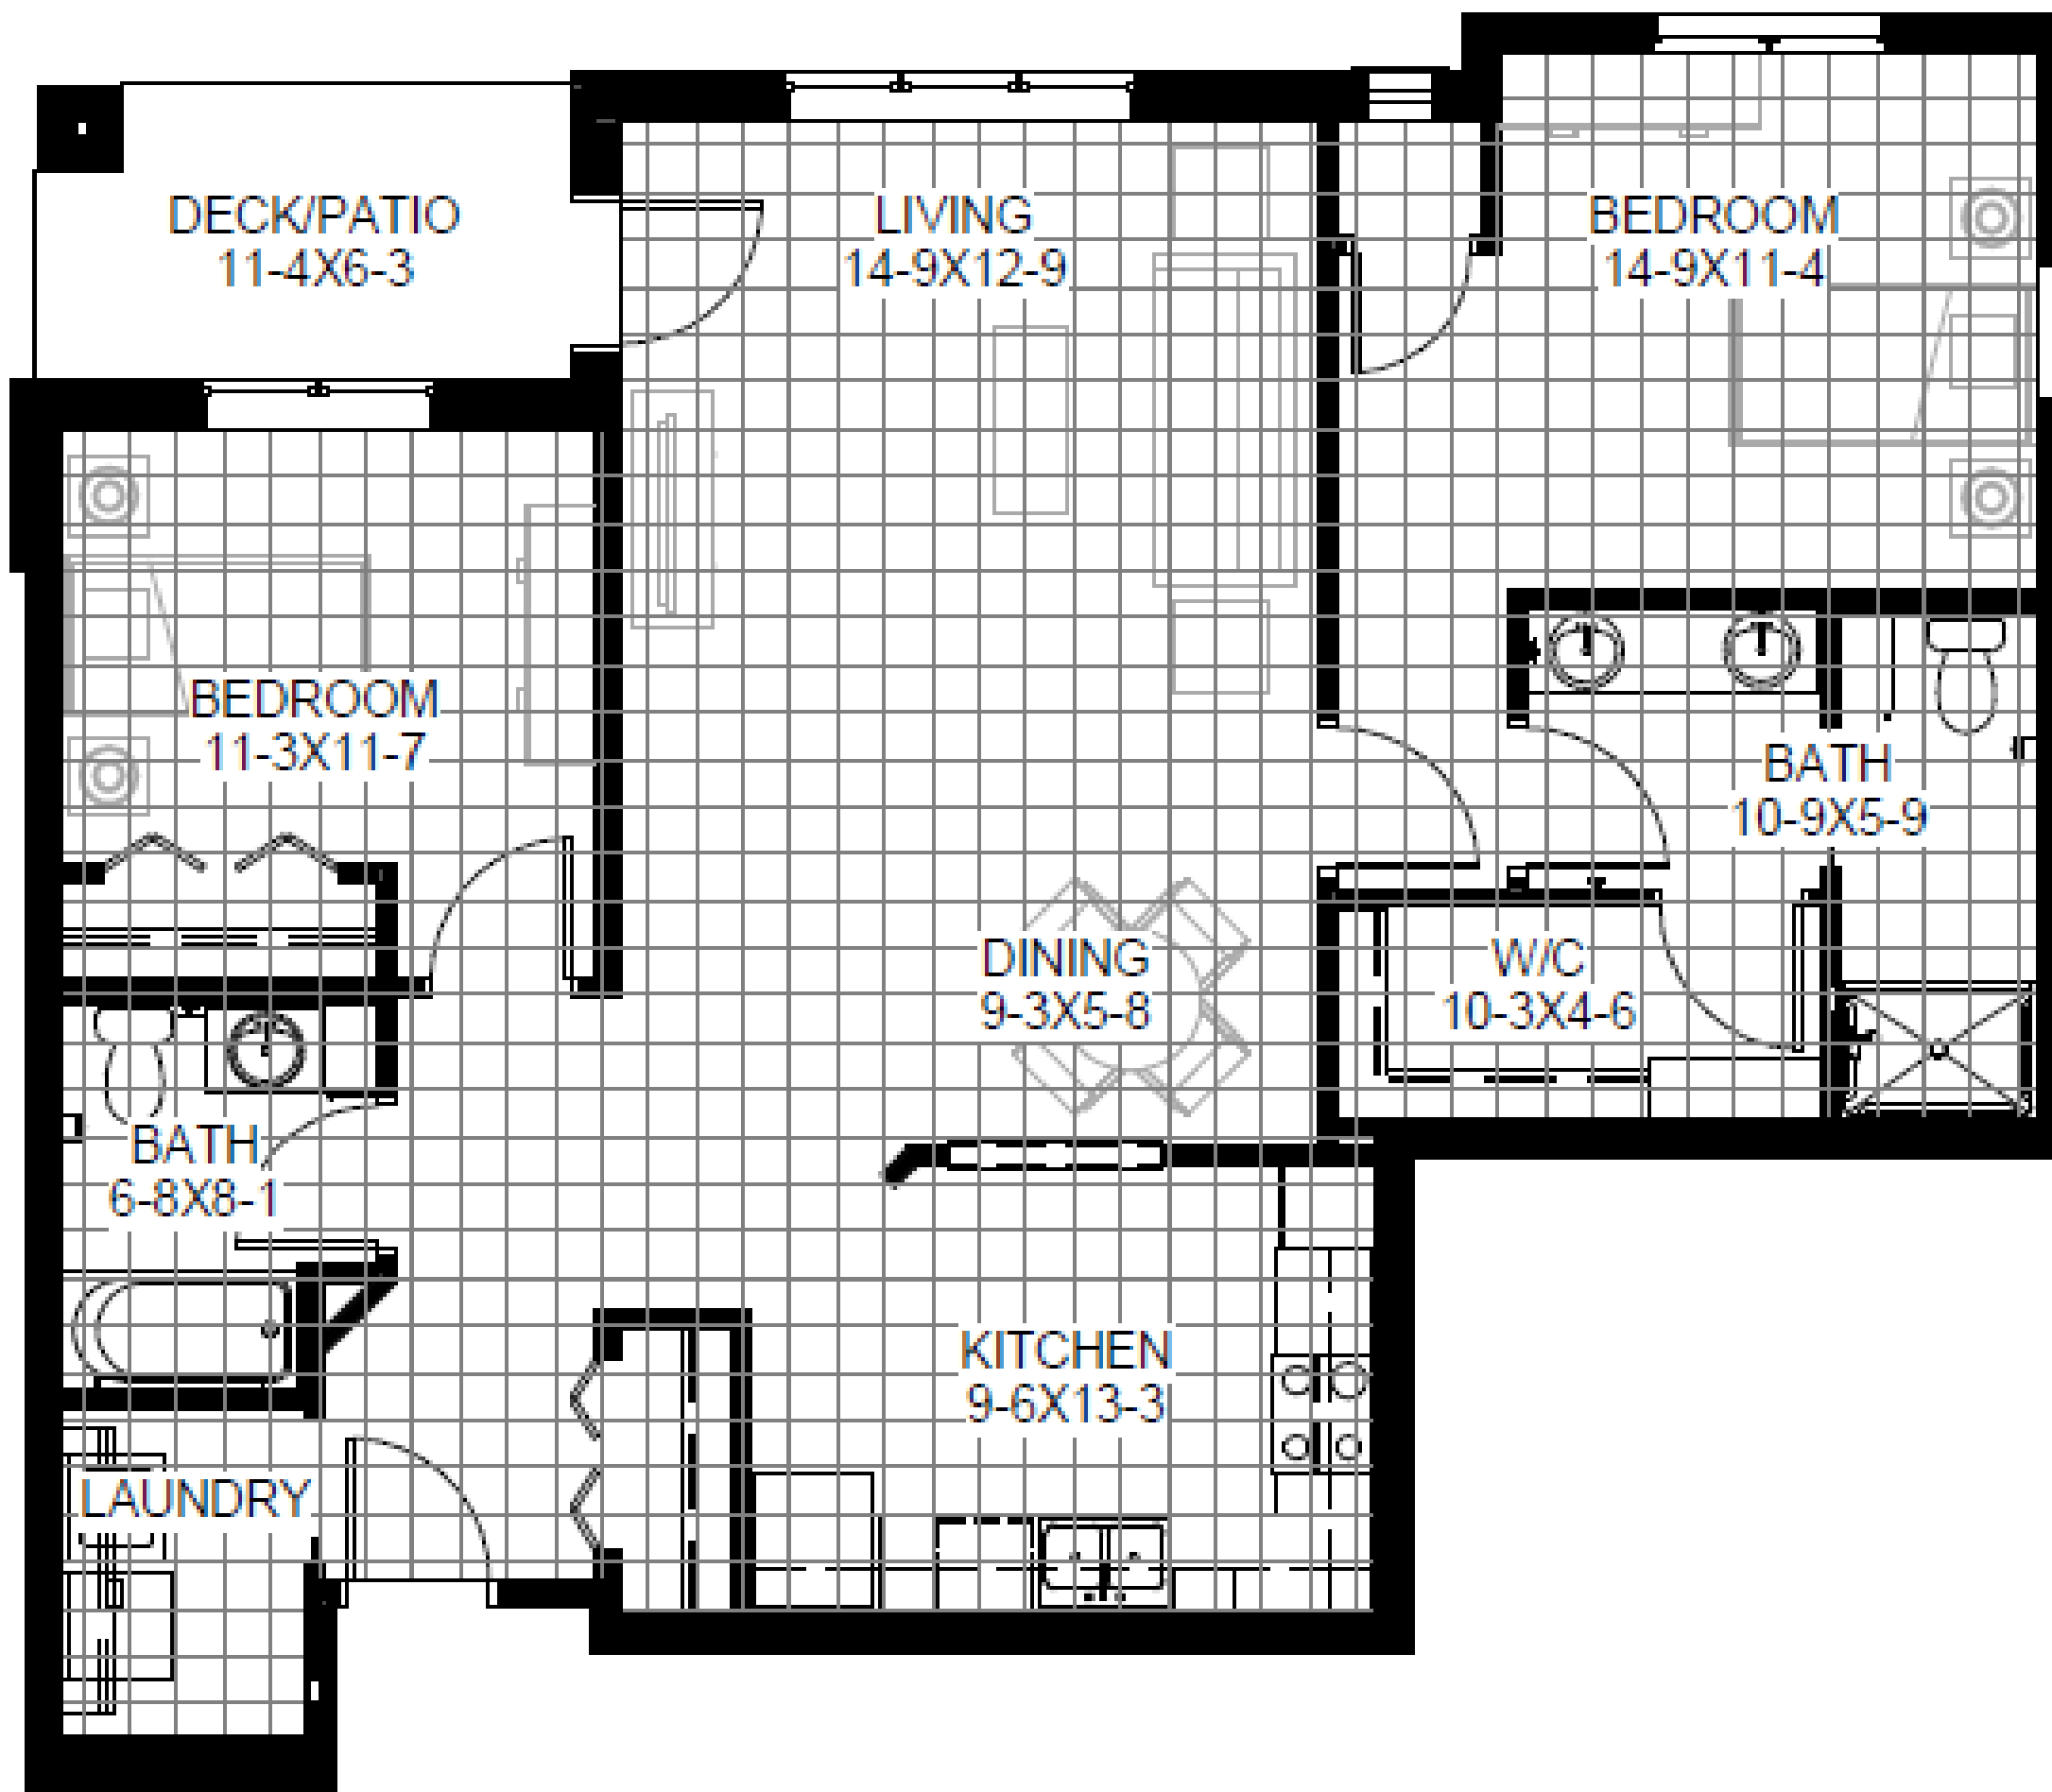

Mallard

Two Bedroom, 1,200 SF

Independent Living Plus