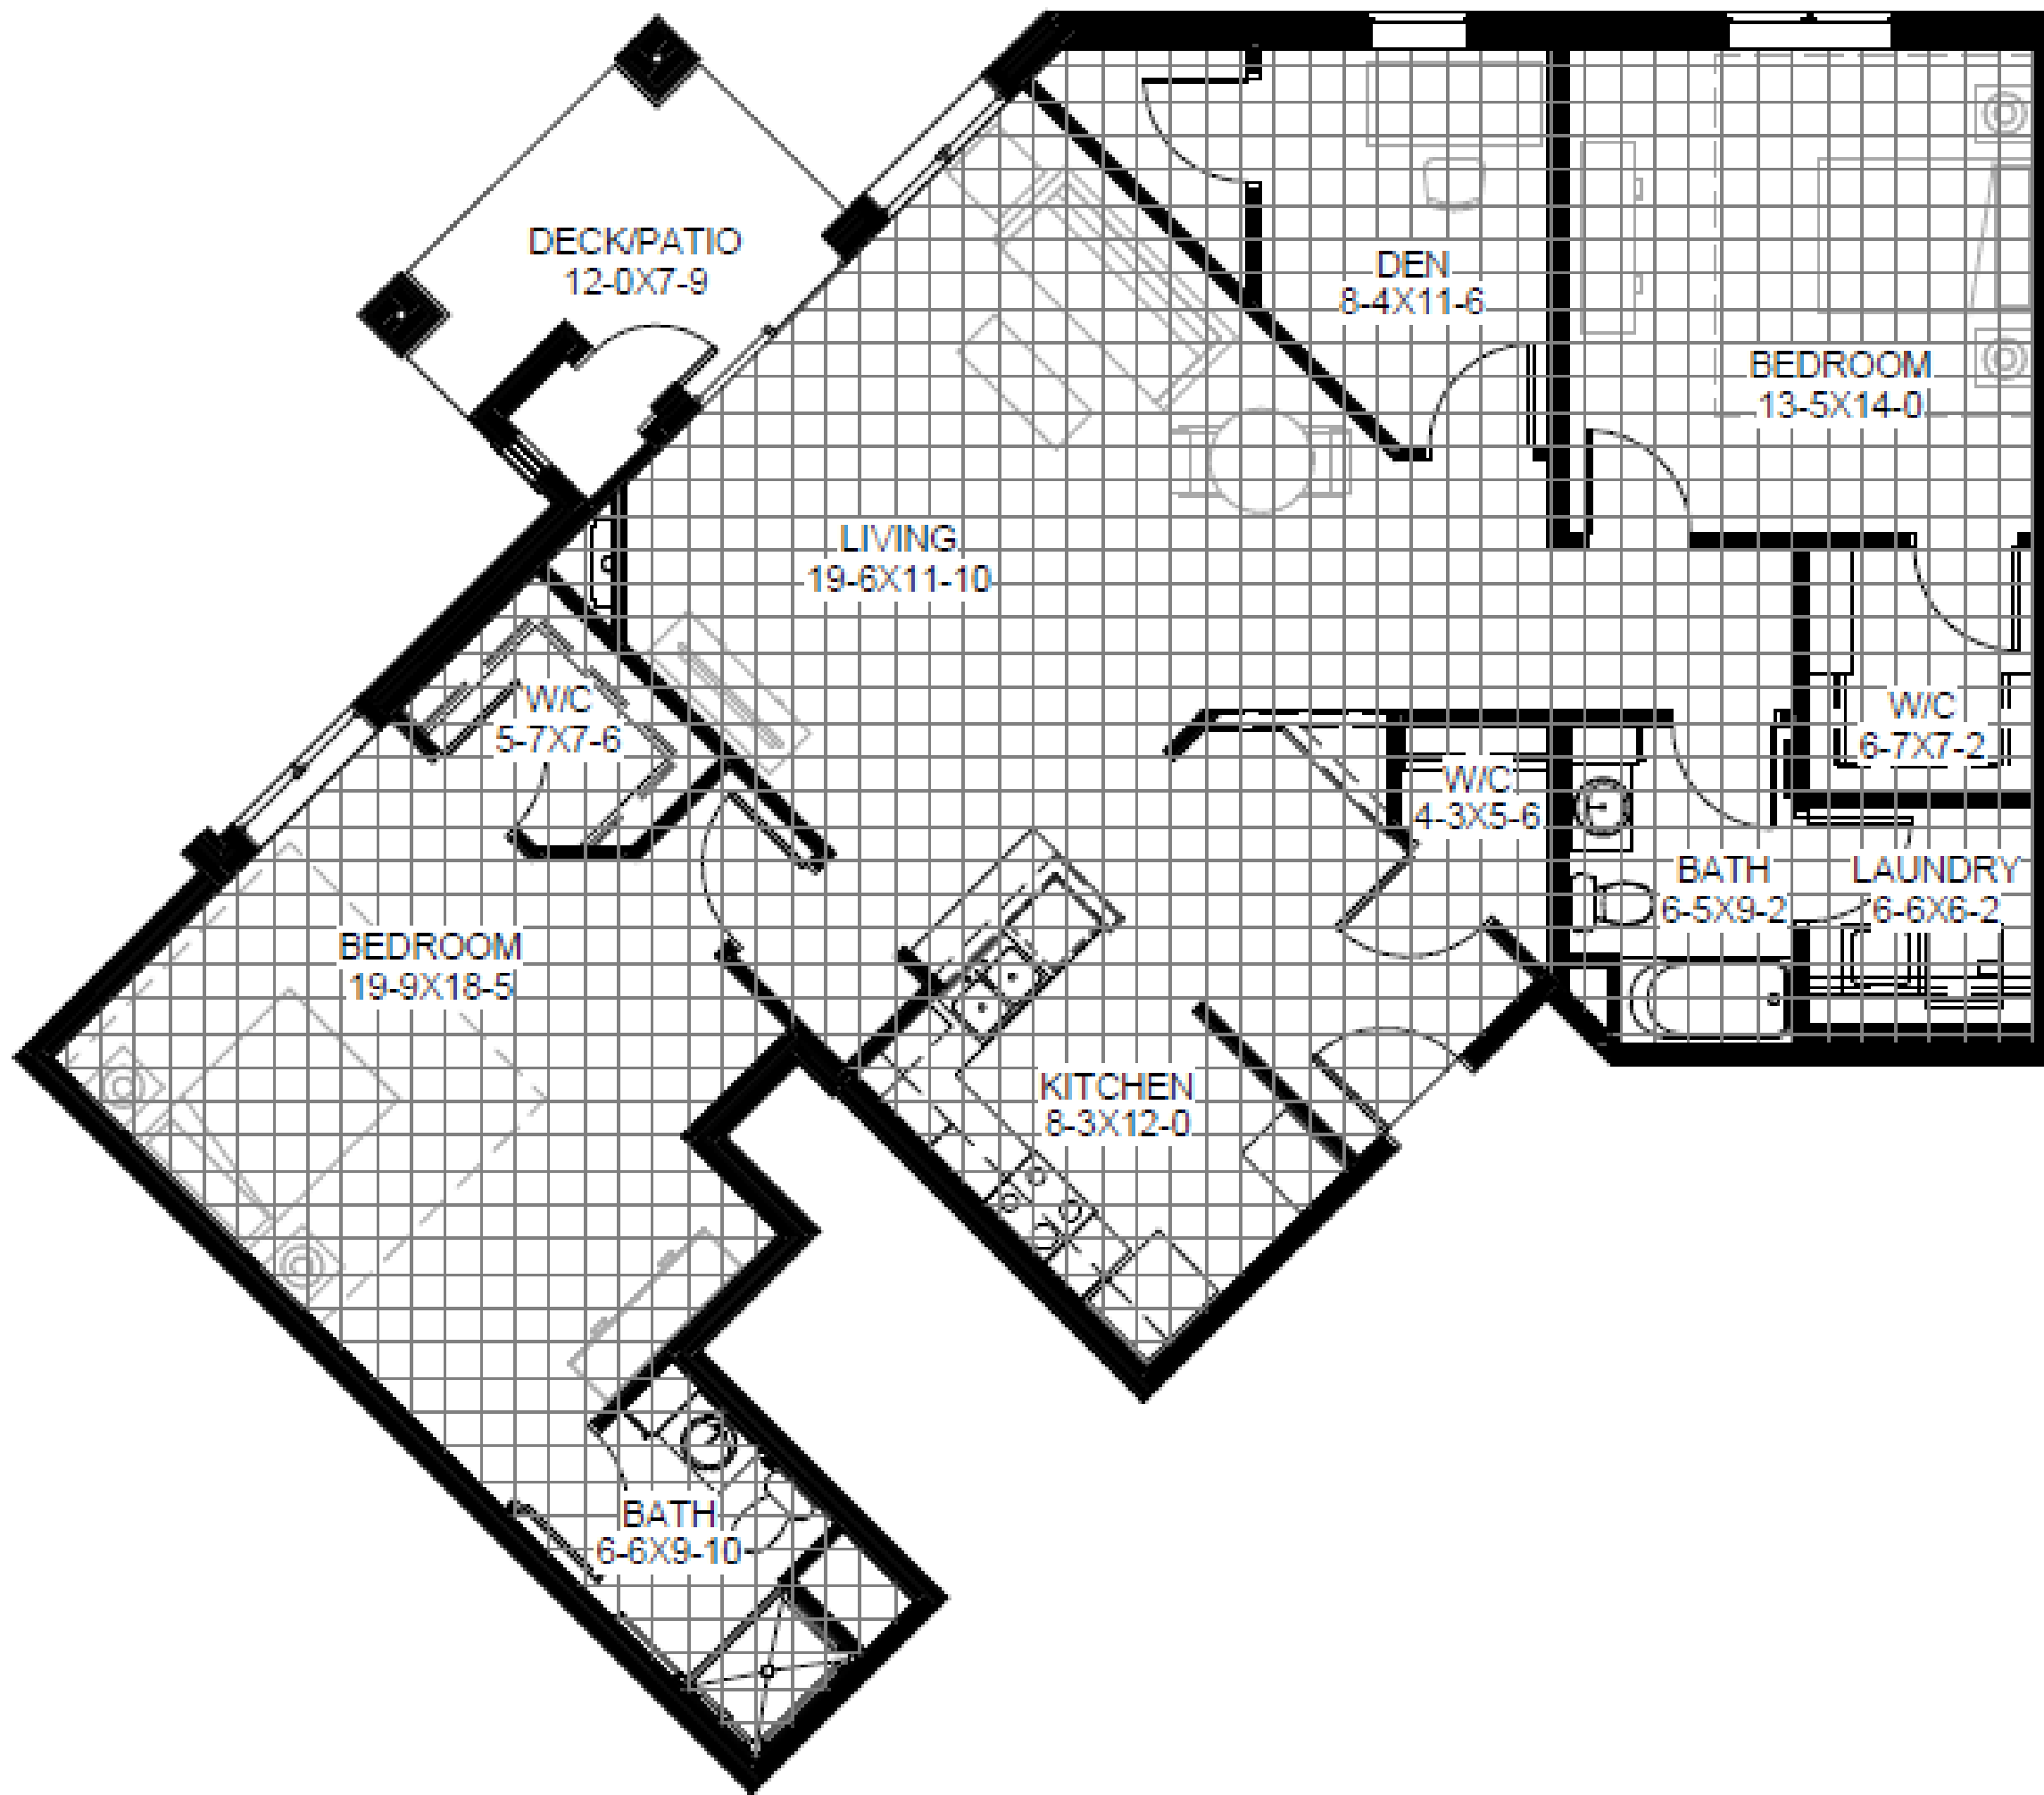

# Dove Plus

One Bedroom with Den, 1,007 SF

Independent Living Plus

**EAGLE CREST SOUTH**  
SENIOR LIVING  
*An Eagle Crest Community*

608.791.2702 | eaglecrestlife.org | La Crosse, WI

\*Square footage is approximate and may vary

# Killdeer

One Bedroom with Den, 1,231 SF

Independent Living Plus

EAGLE CREST SOUTH  
SENIOR LIVING  
*An Eagle Crest Community*

608.791.2702 | eaglecrestlife.org | La Crosse, WI

\*Square footage is approximate and may vary

# Loon

Independent Living Plus

Two Bedroom with Den, 1,339 SF

**EAGLE CREST SOUTH**  
SENIOR LIVING  
*An Eagle Crest Community*

608.791.2702 | eaglecrestlife.org | La Crosse, WI

\*Square footage is approximate and may vary