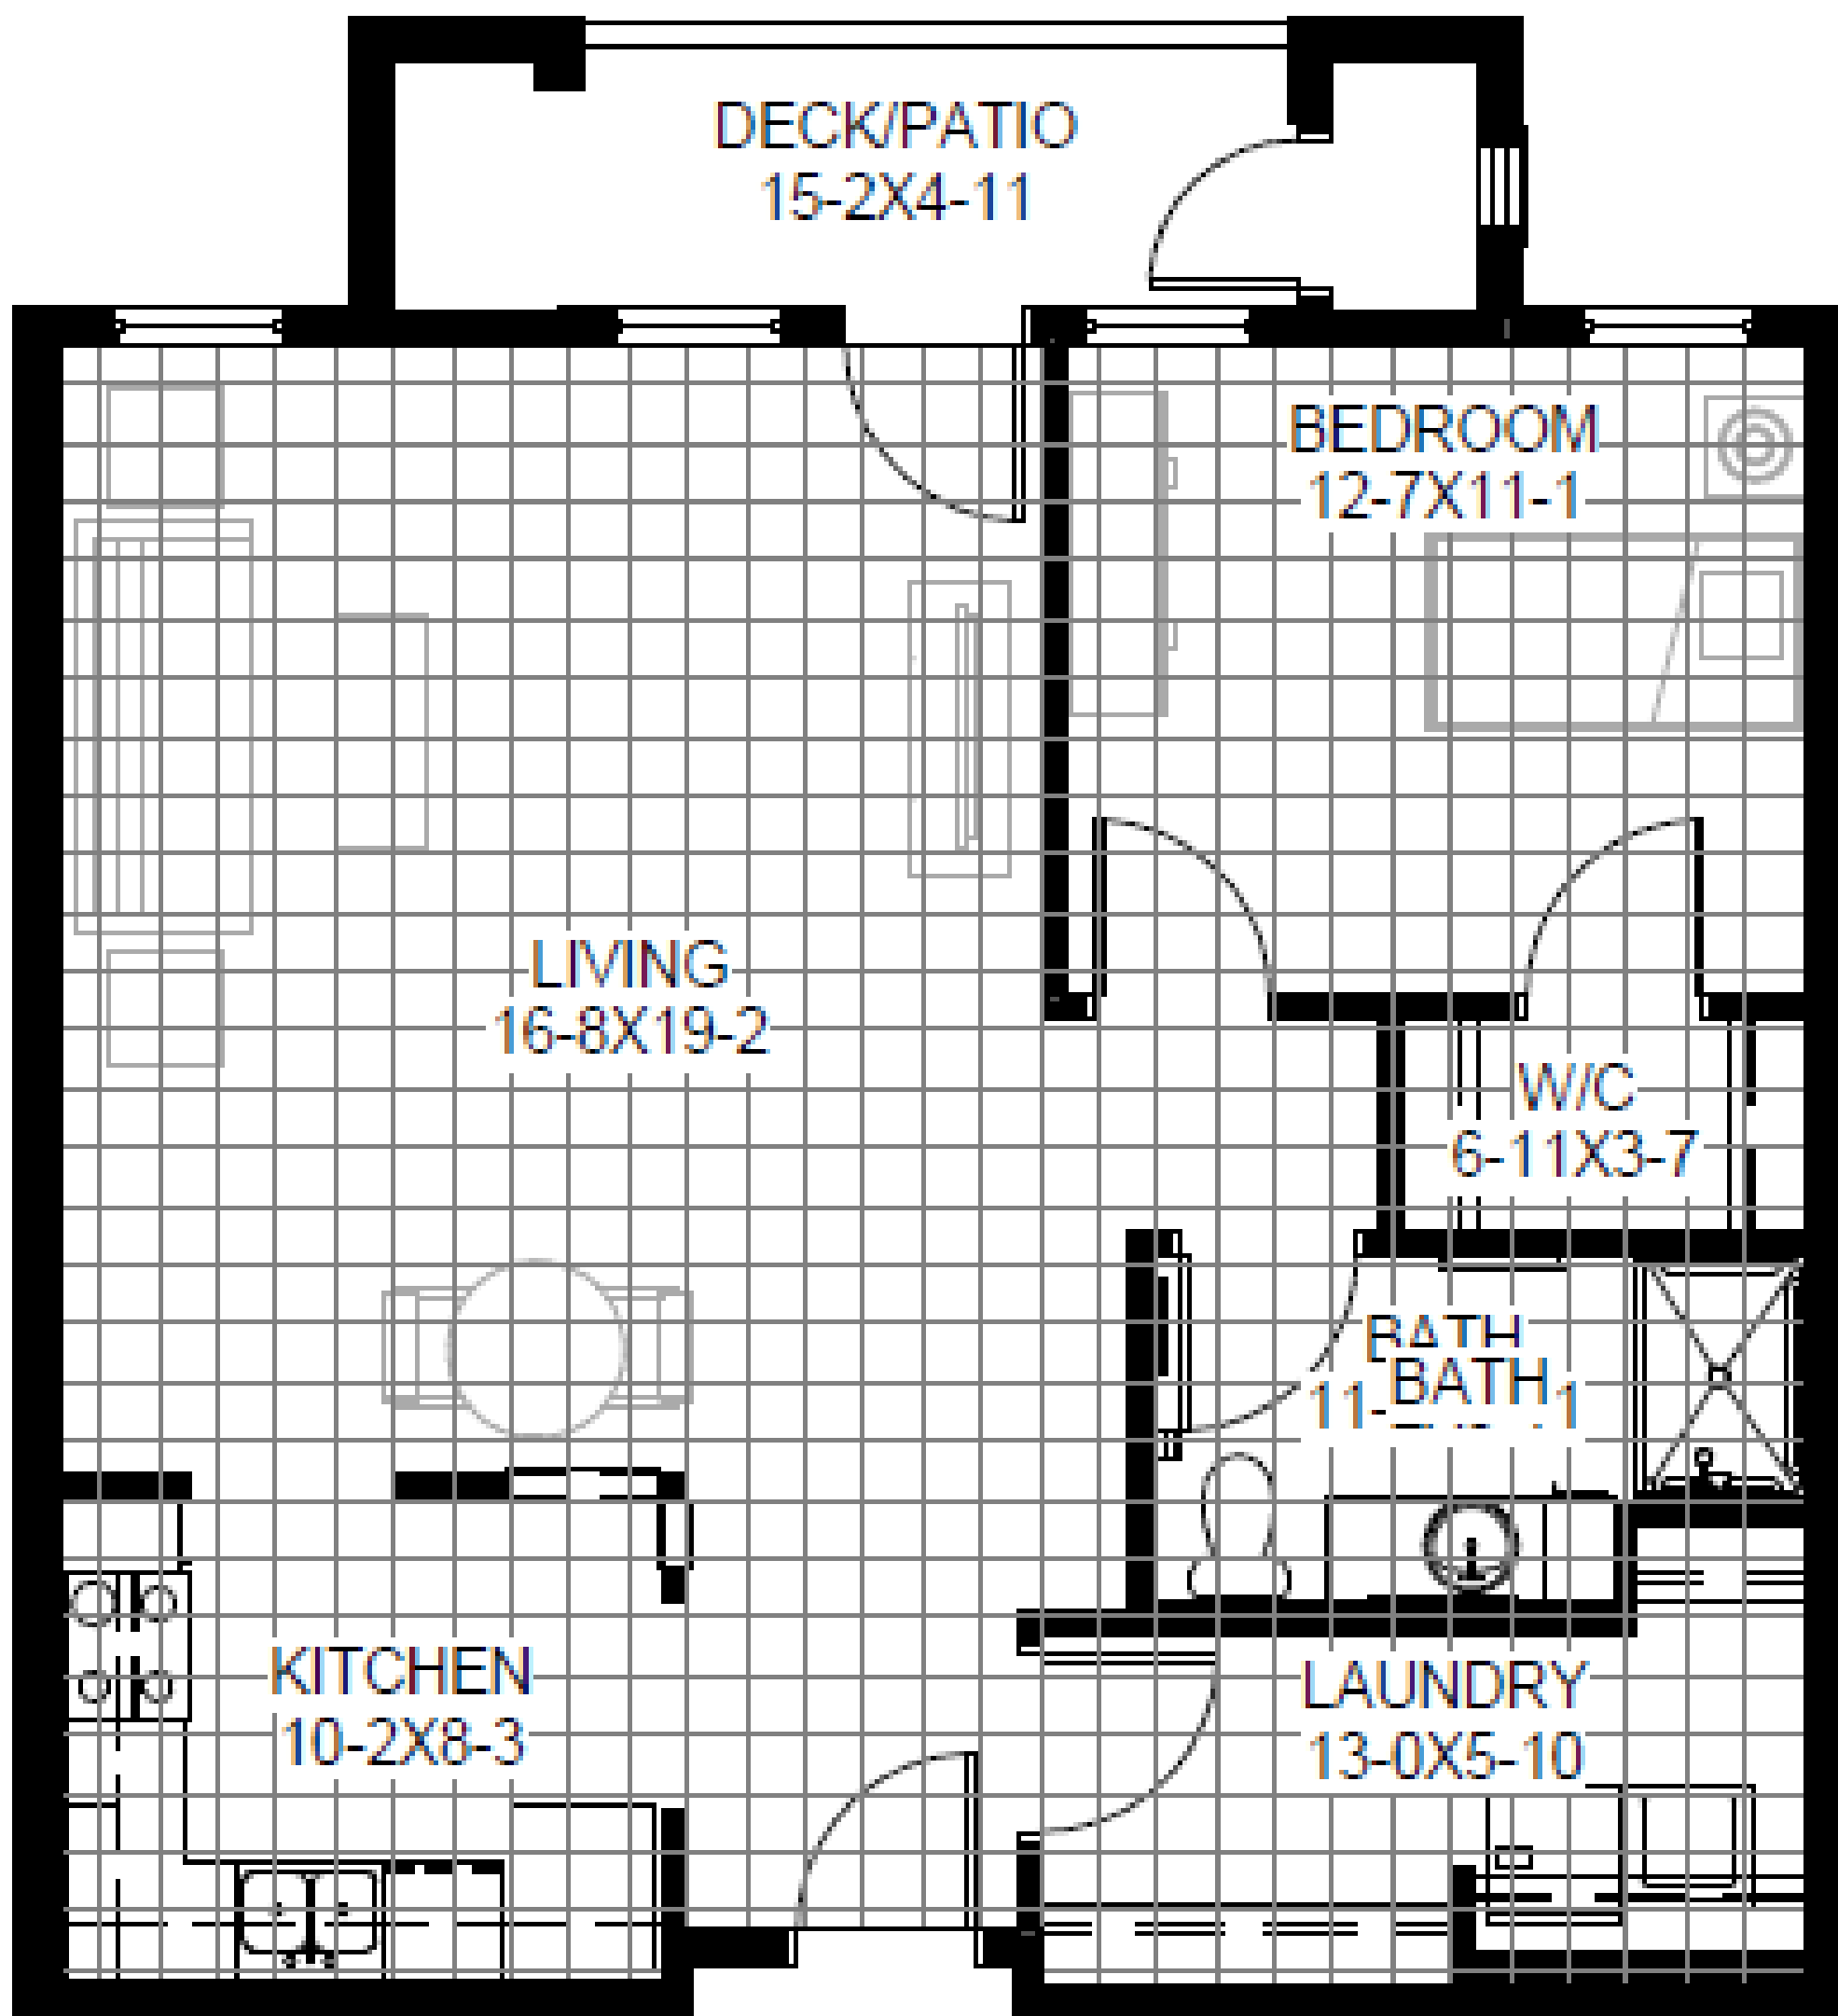

# Dove Plus

One Bedroom with Den, 1,007 SF

Independent Living Plus

**EAGLE CREST SOUTH**  
SENIOR LIVING  
*An Eagle Crest Community*

608.791.2702 | eaglecrestlife.org | La Crosse, WI

\*Square footage is approximate and may vary

# Killdeer

One Bedroom with Den, 1,231 SF

Independent Living Plus

EAGLE CREST SOUTH  
SENIOR LIVING  
*An Eagle Crest Community*

608.791.2702 | eaglecrestlife.org | La Crosse, WI

\*Square footage is approximate and may vary

# Loon

Independent Living Plus

Two Bedroom with Den, 1,339 SF

**EAGLE CREST SOUTH**  
SENIOR LIVING  
*An Eagle Crest Community*

608.791.2702 | eaglecrestlife.org | La Crosse, WI

\*Square footage is approximate and may vary