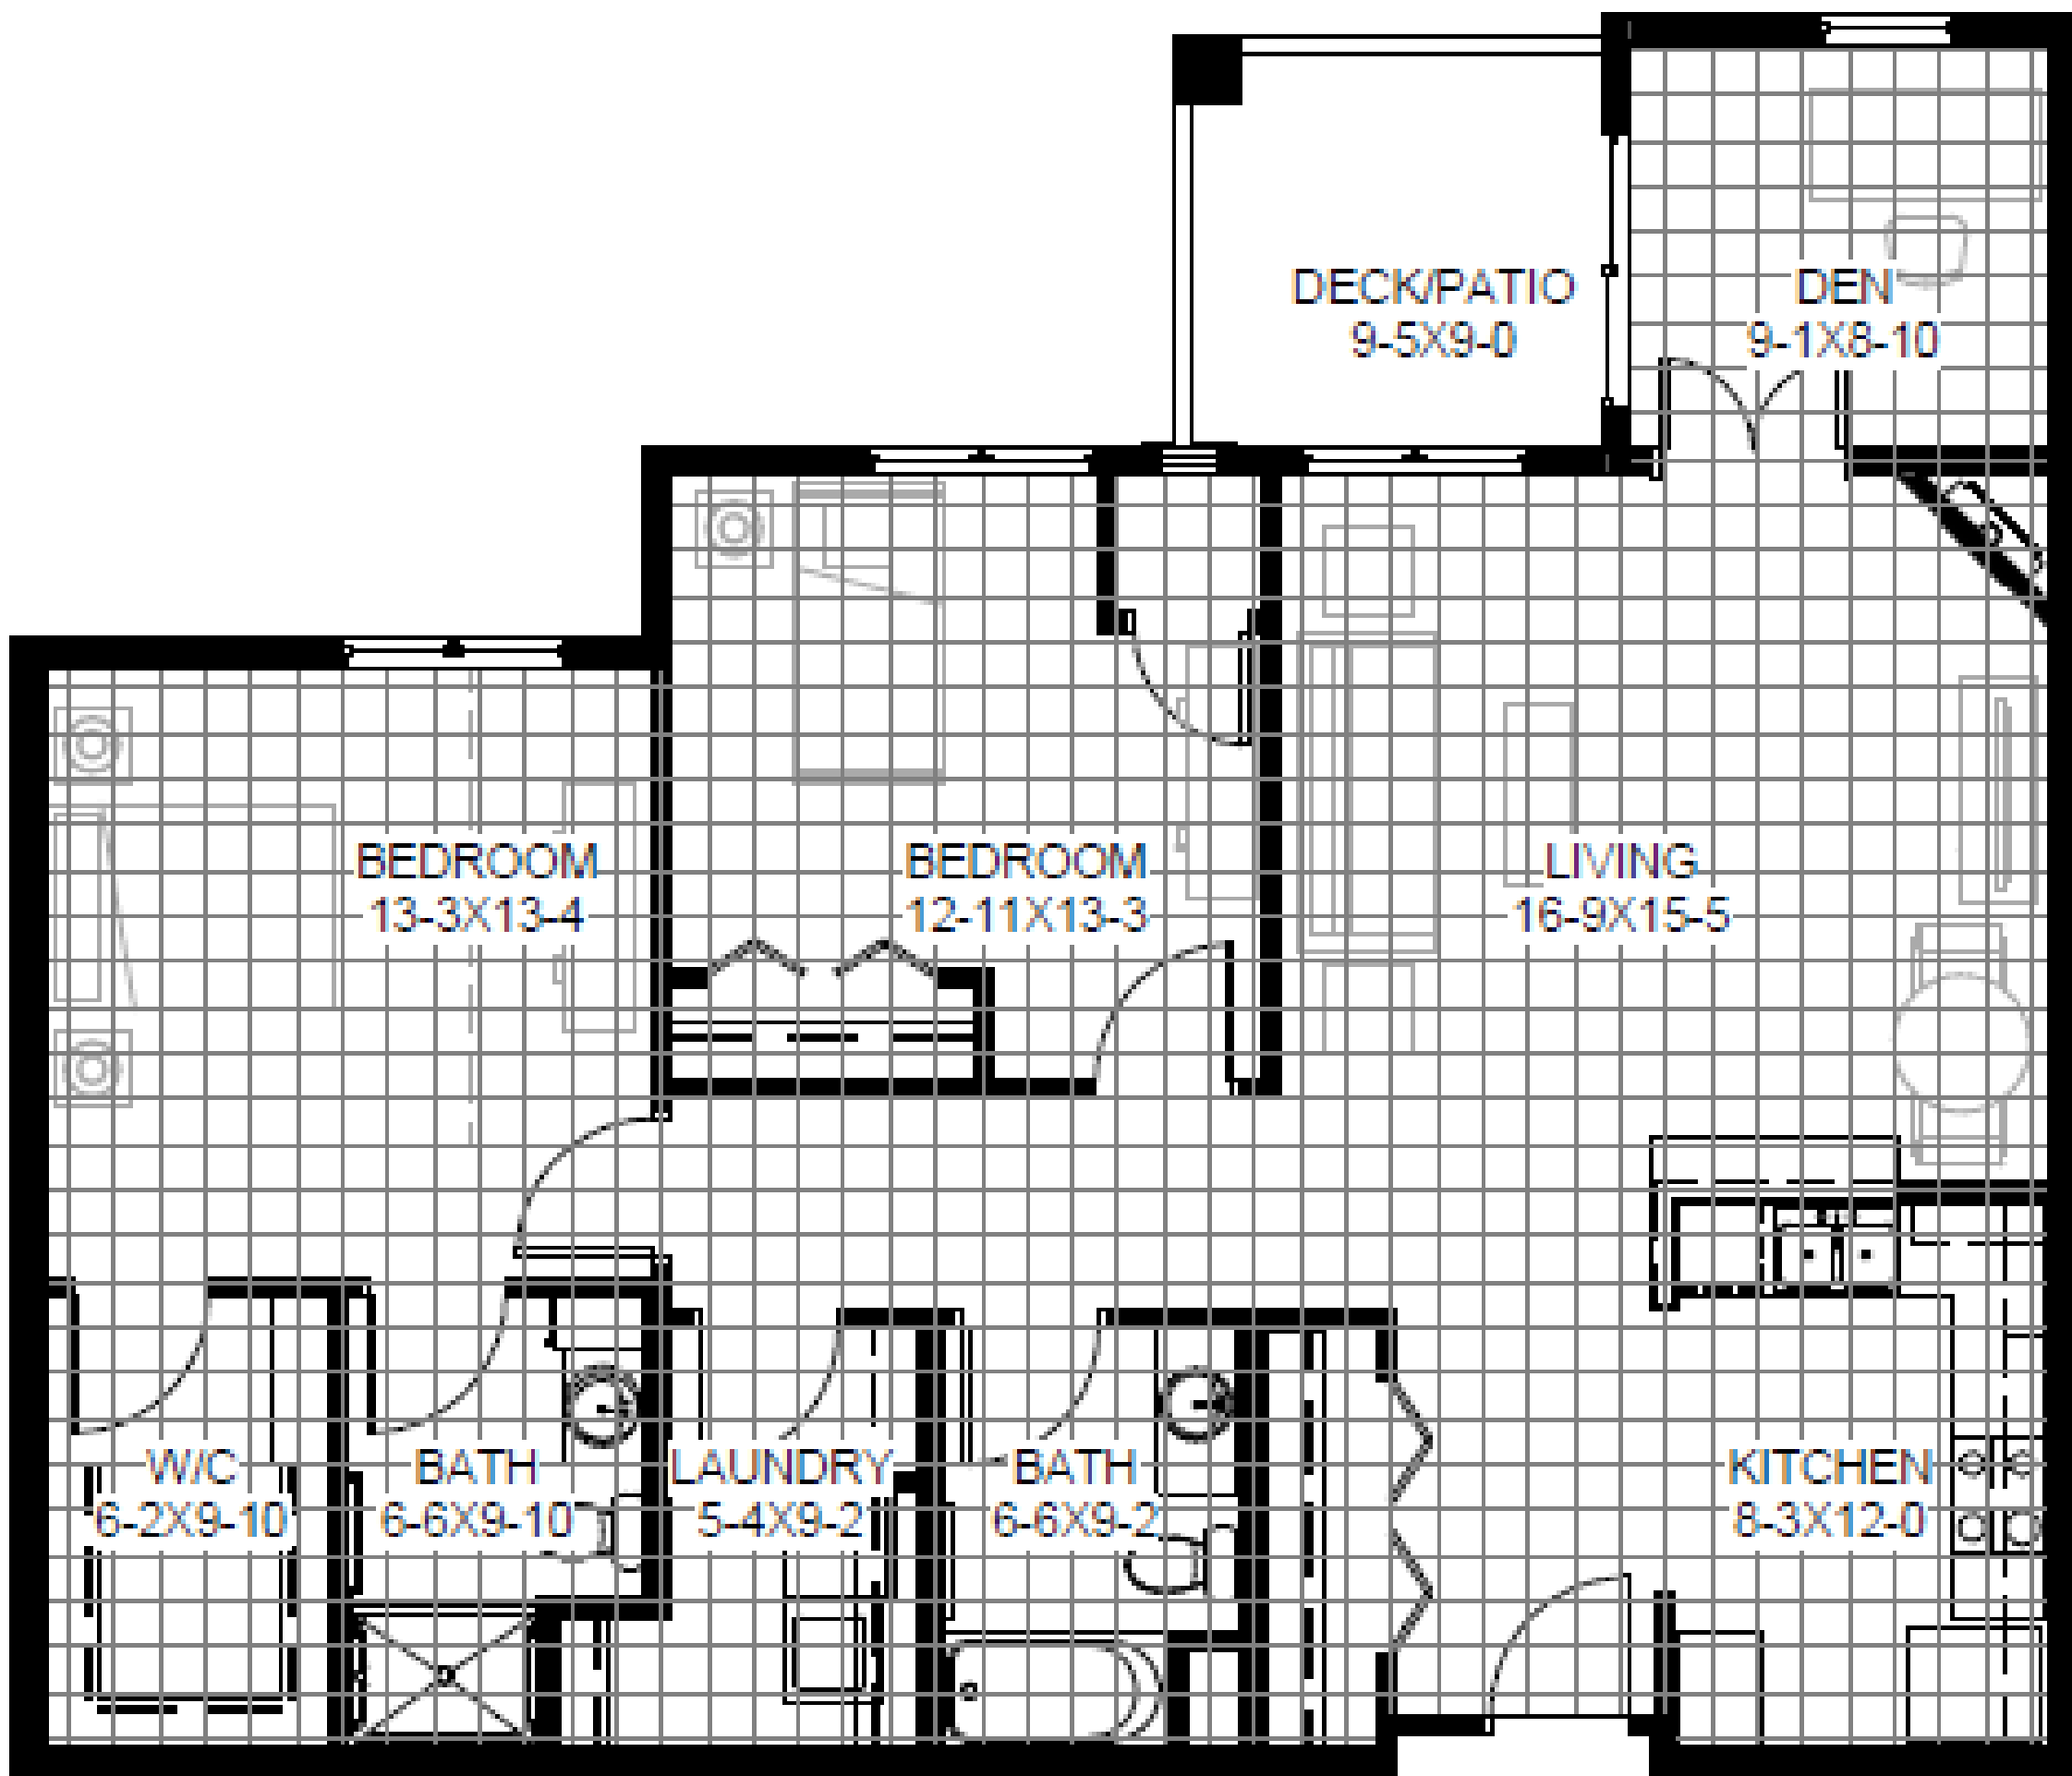

# Oriole

Two Bedroom with Den, 1,431 SF

Independent Living Plus

**EAGLE CREST SOUTH**  
SENIOR LIVING  
*An Eagle Crest Community*

608.791.2702 | eaglecrestlife.org | La Crosse, WI

\*Square footage is approximate and may vary

# Pelican

Independent Living Plus

Two Bedroom with Den, 1,368 SF

EAGLE CREST SOUTH  
SENIOR LIVING  
*An Eagle Crest Community*

608.791.2702 | eaglecrestlife.org | La Crosse, WI

\*Square footage is approximate and may vary