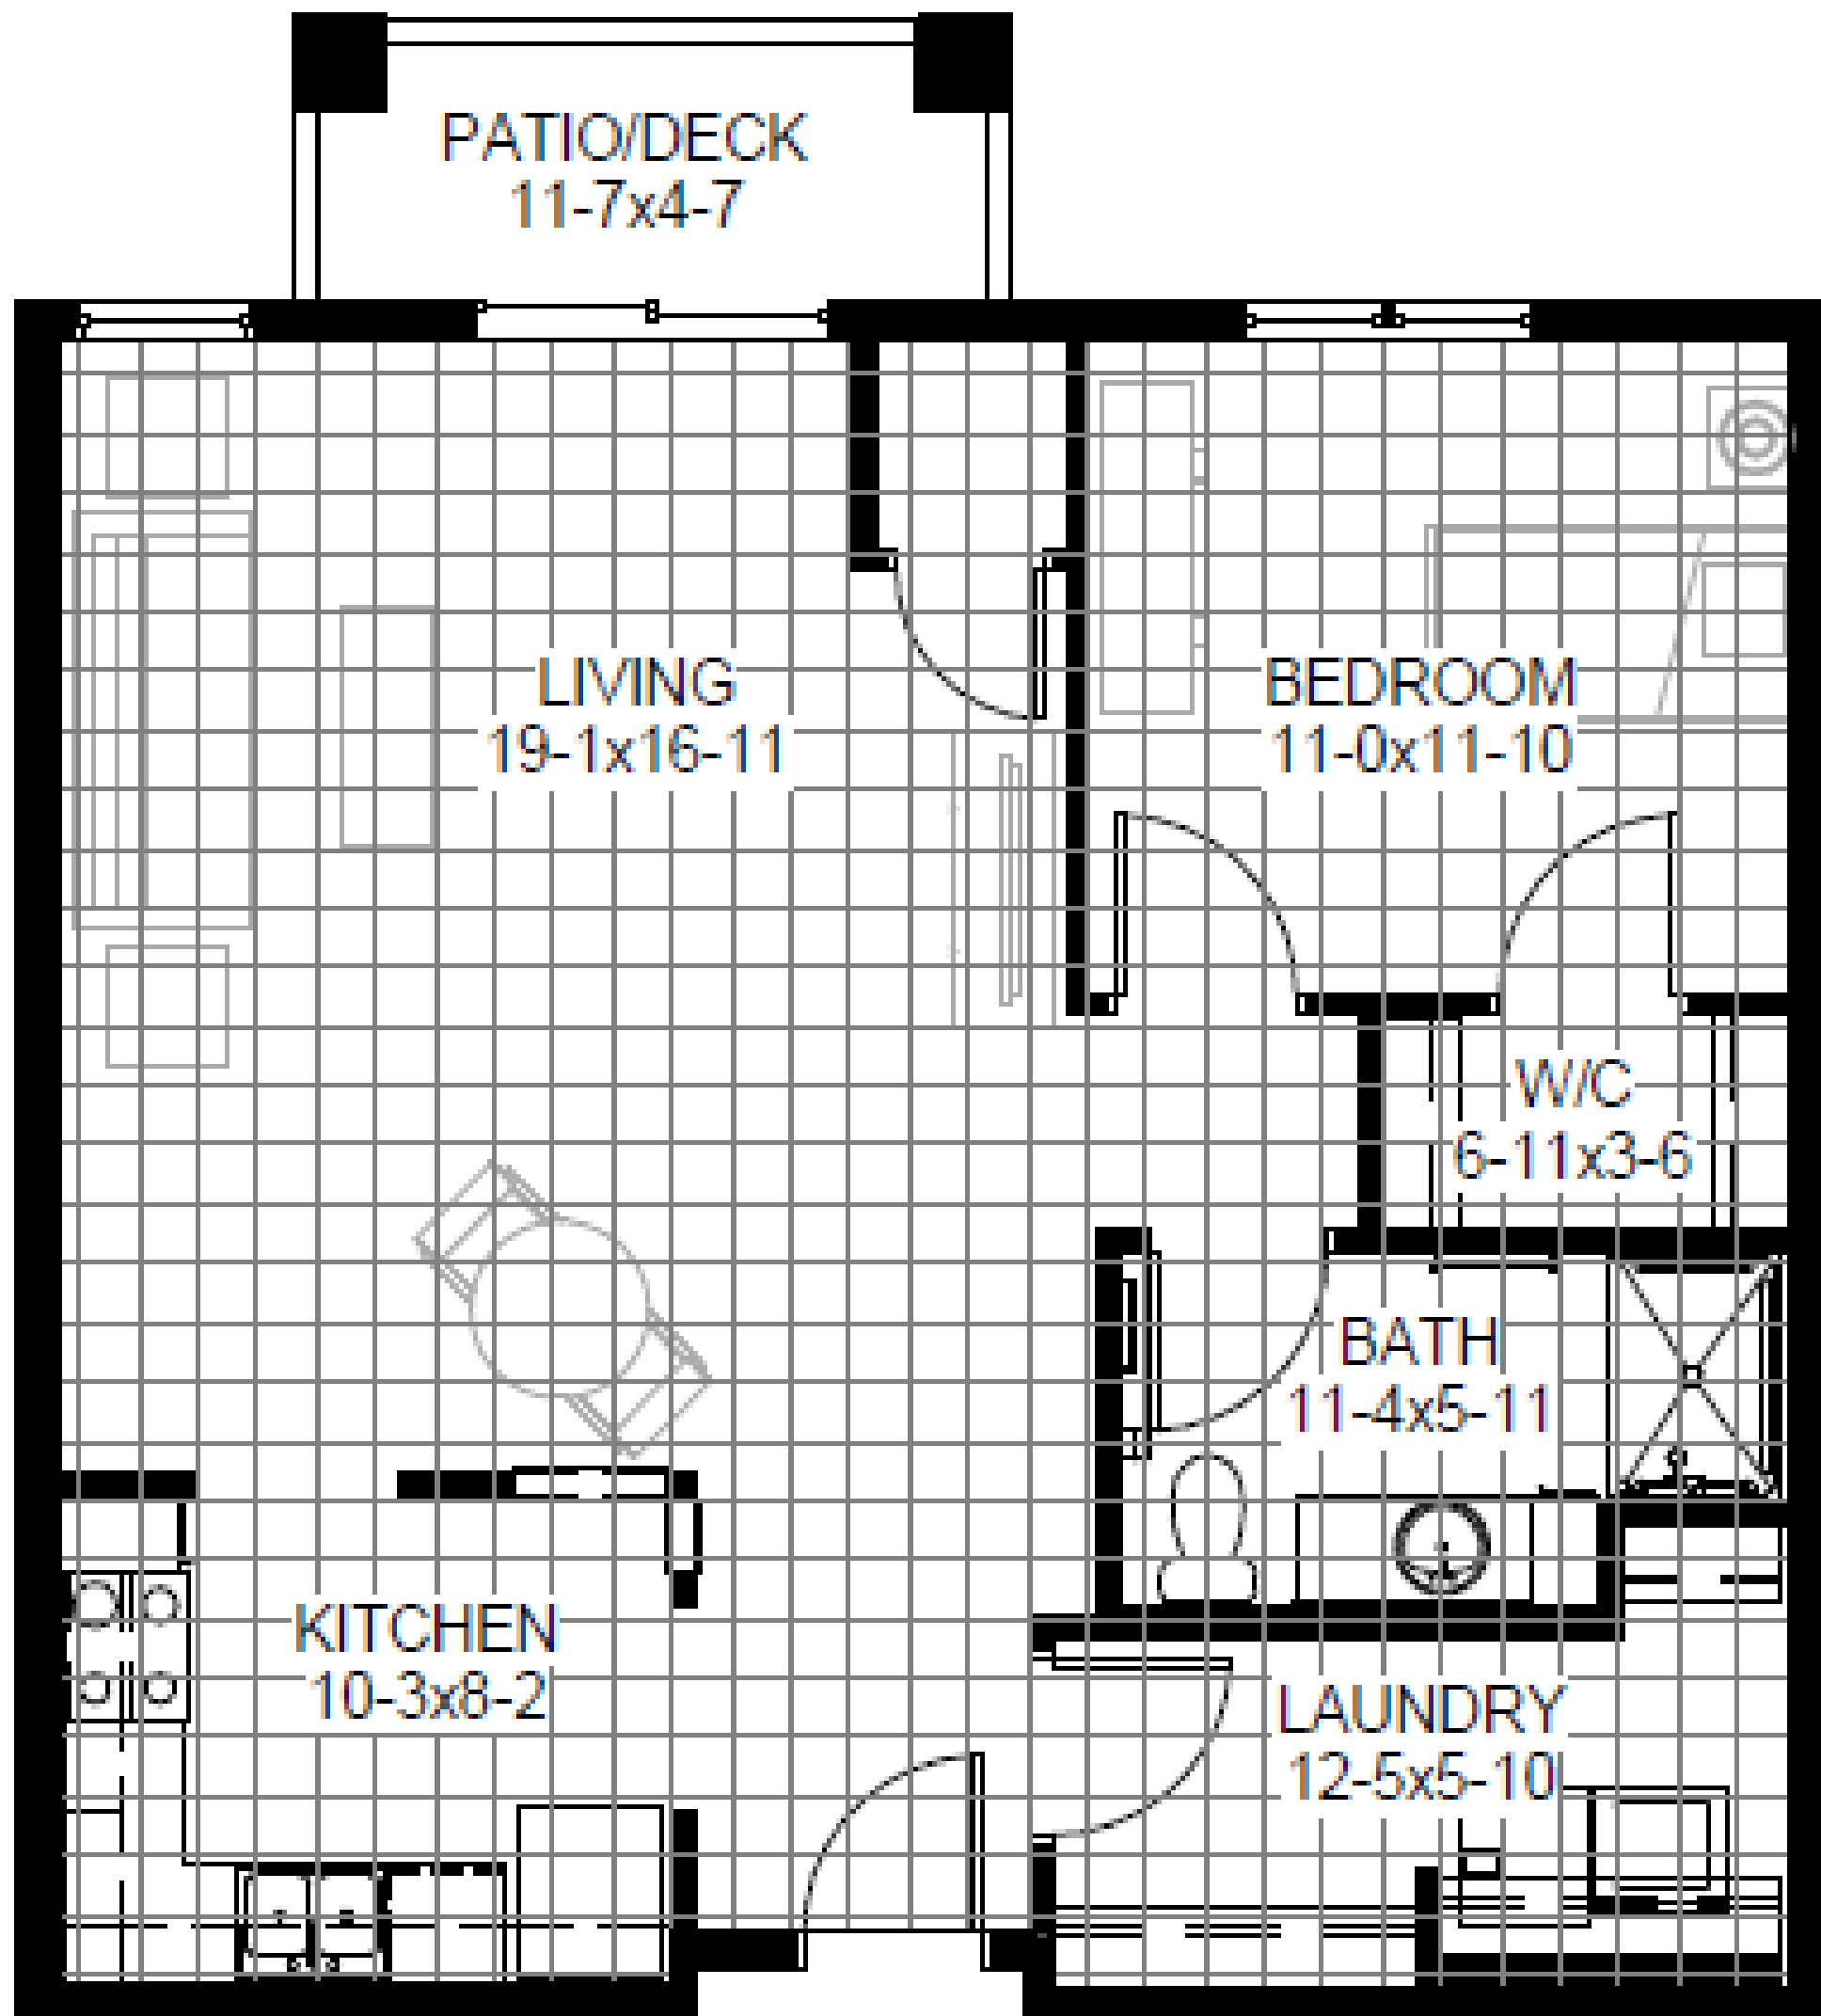

Wren

One Bedroom, 979 SF

Independent Living Plus