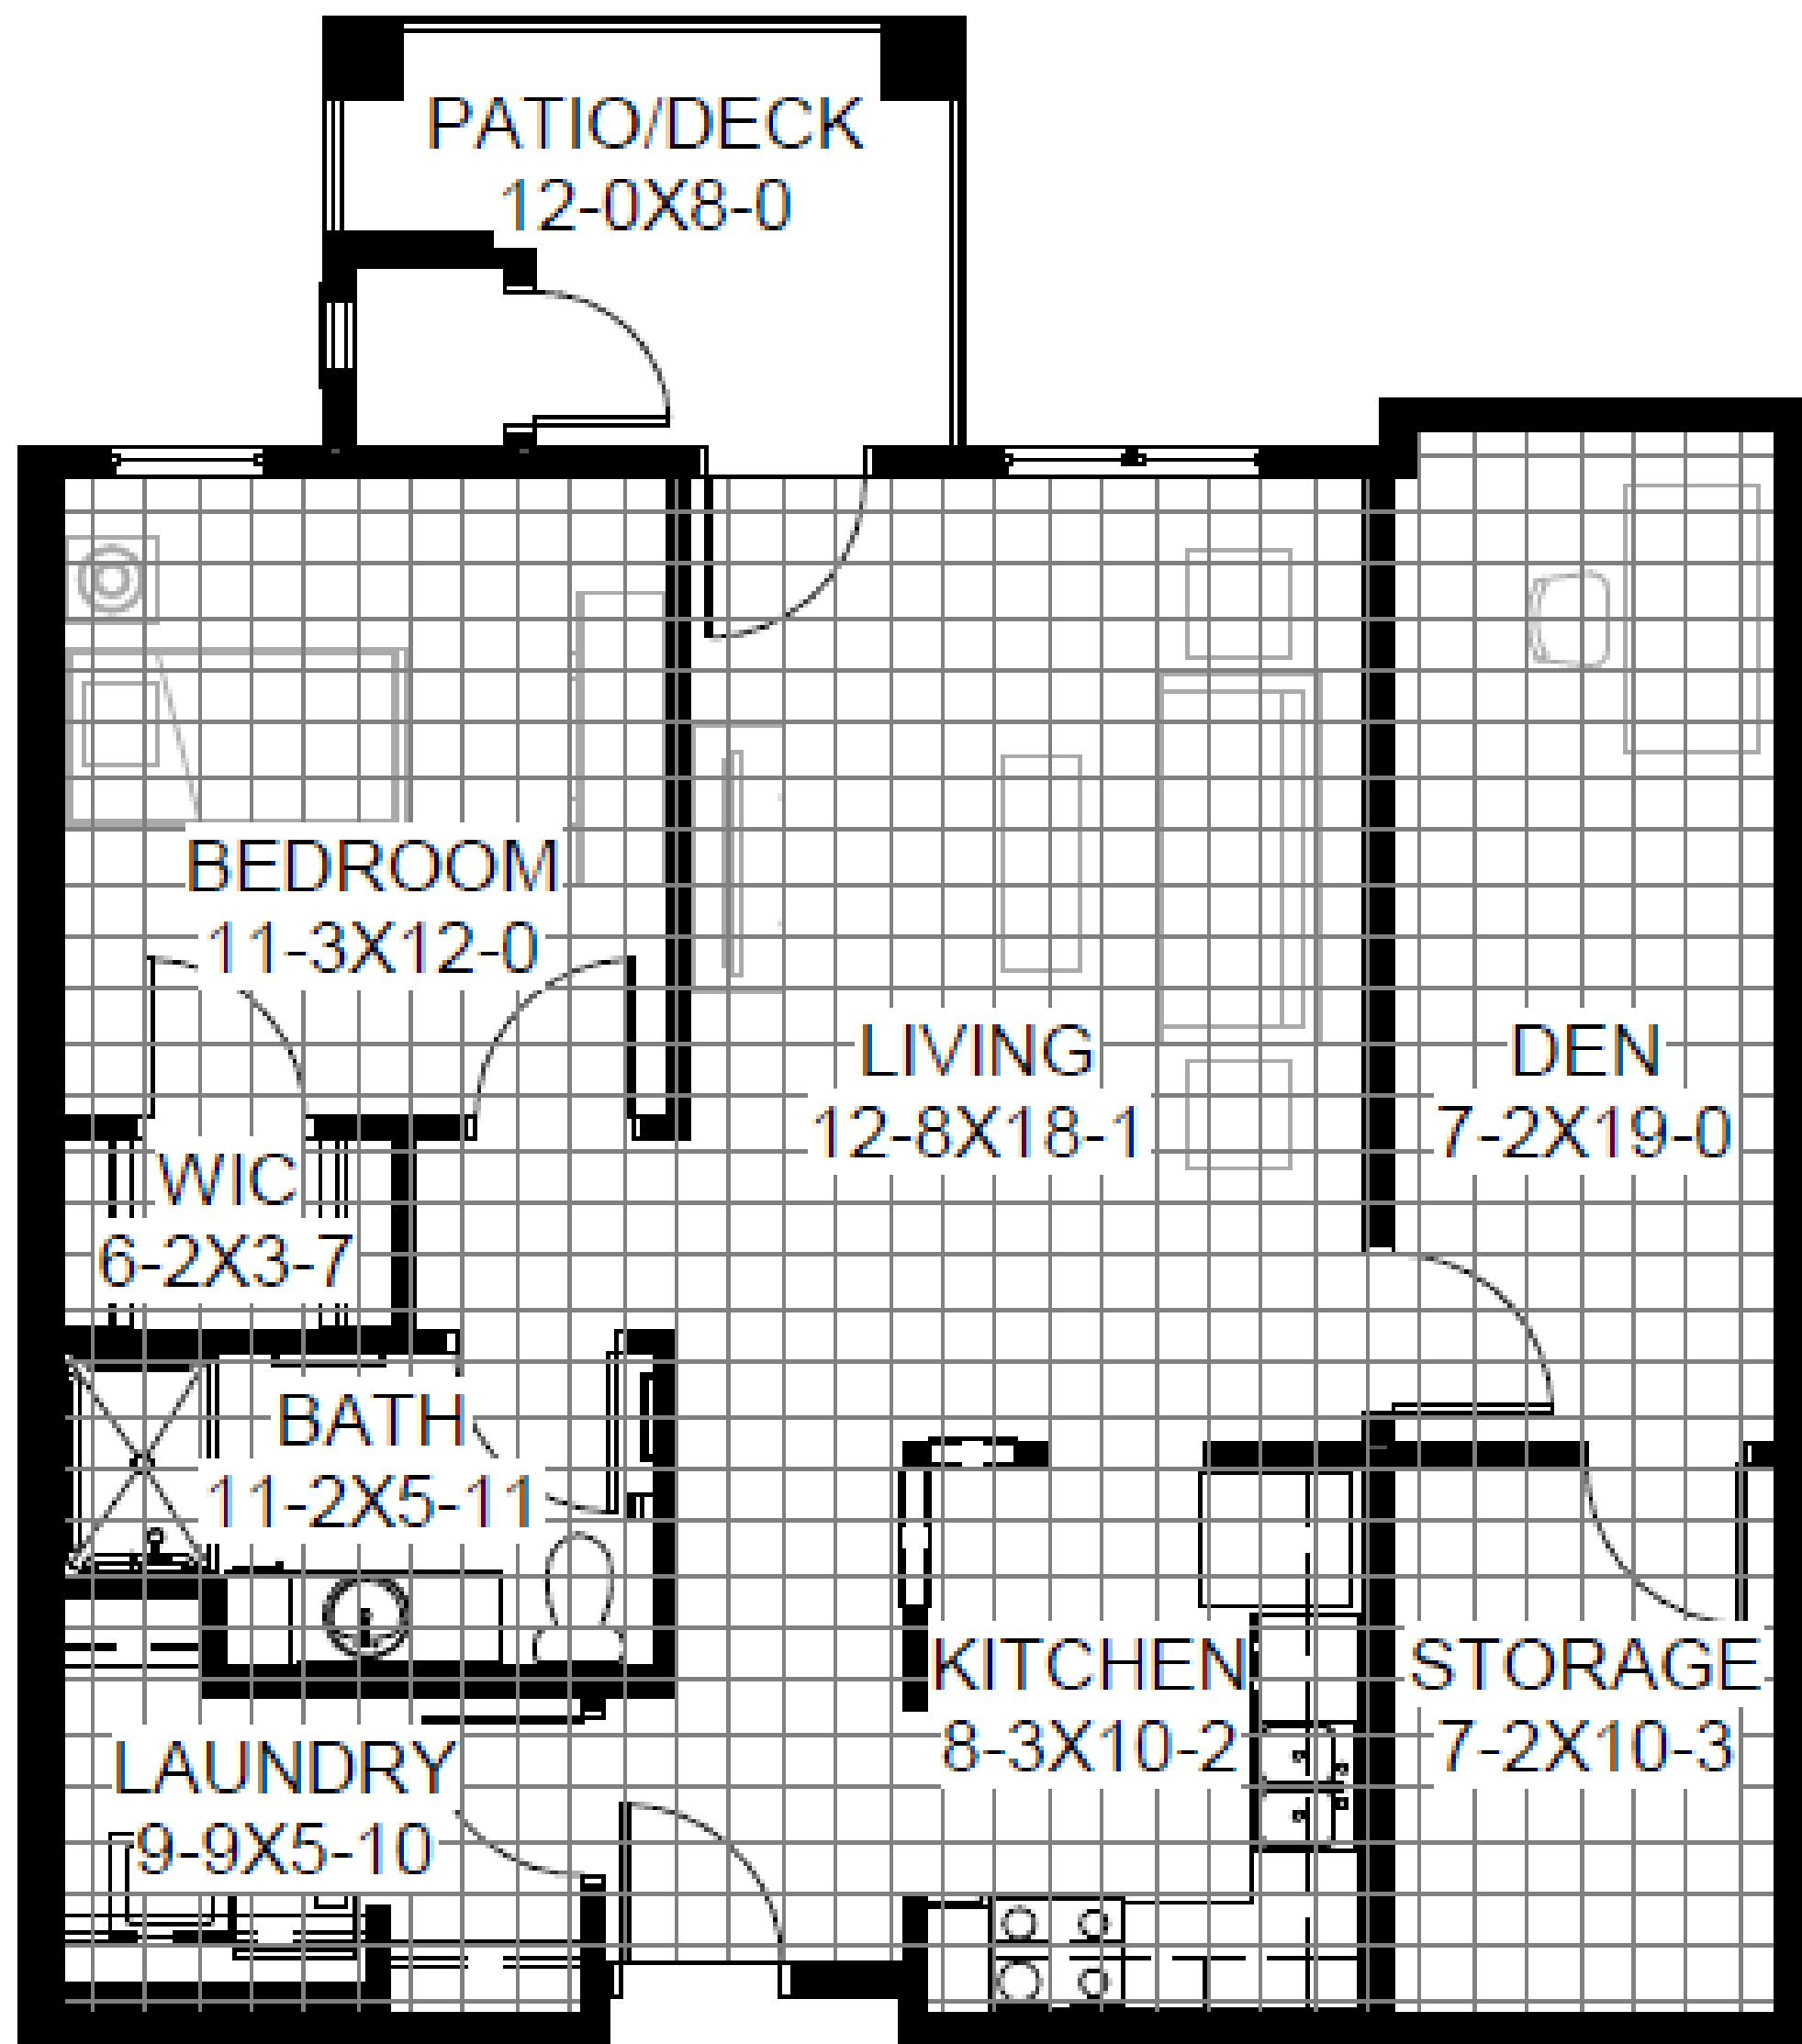

# Dove

Independent Living Plus

One Bedroom with Sunroom, 980 SF

EAGLE CREST SOUTH  
SENIOR LIVING  
*An Eagle Crest Community*

608.791.2702 | eaglecrestlife.org | La Crosse, WI

\*Square footage is approximate and may vary

# Dove Plus

One Bedroom with Den, 1,007 SF

Independent Living Plus

**EAGLE CREST SOUTH**  
SENIOR LIVING  
*An Eagle Crest Community*

608.791.2702 | eaglecrestlife.org | La Crosse, WI

\*Square footage is approximate and may vary