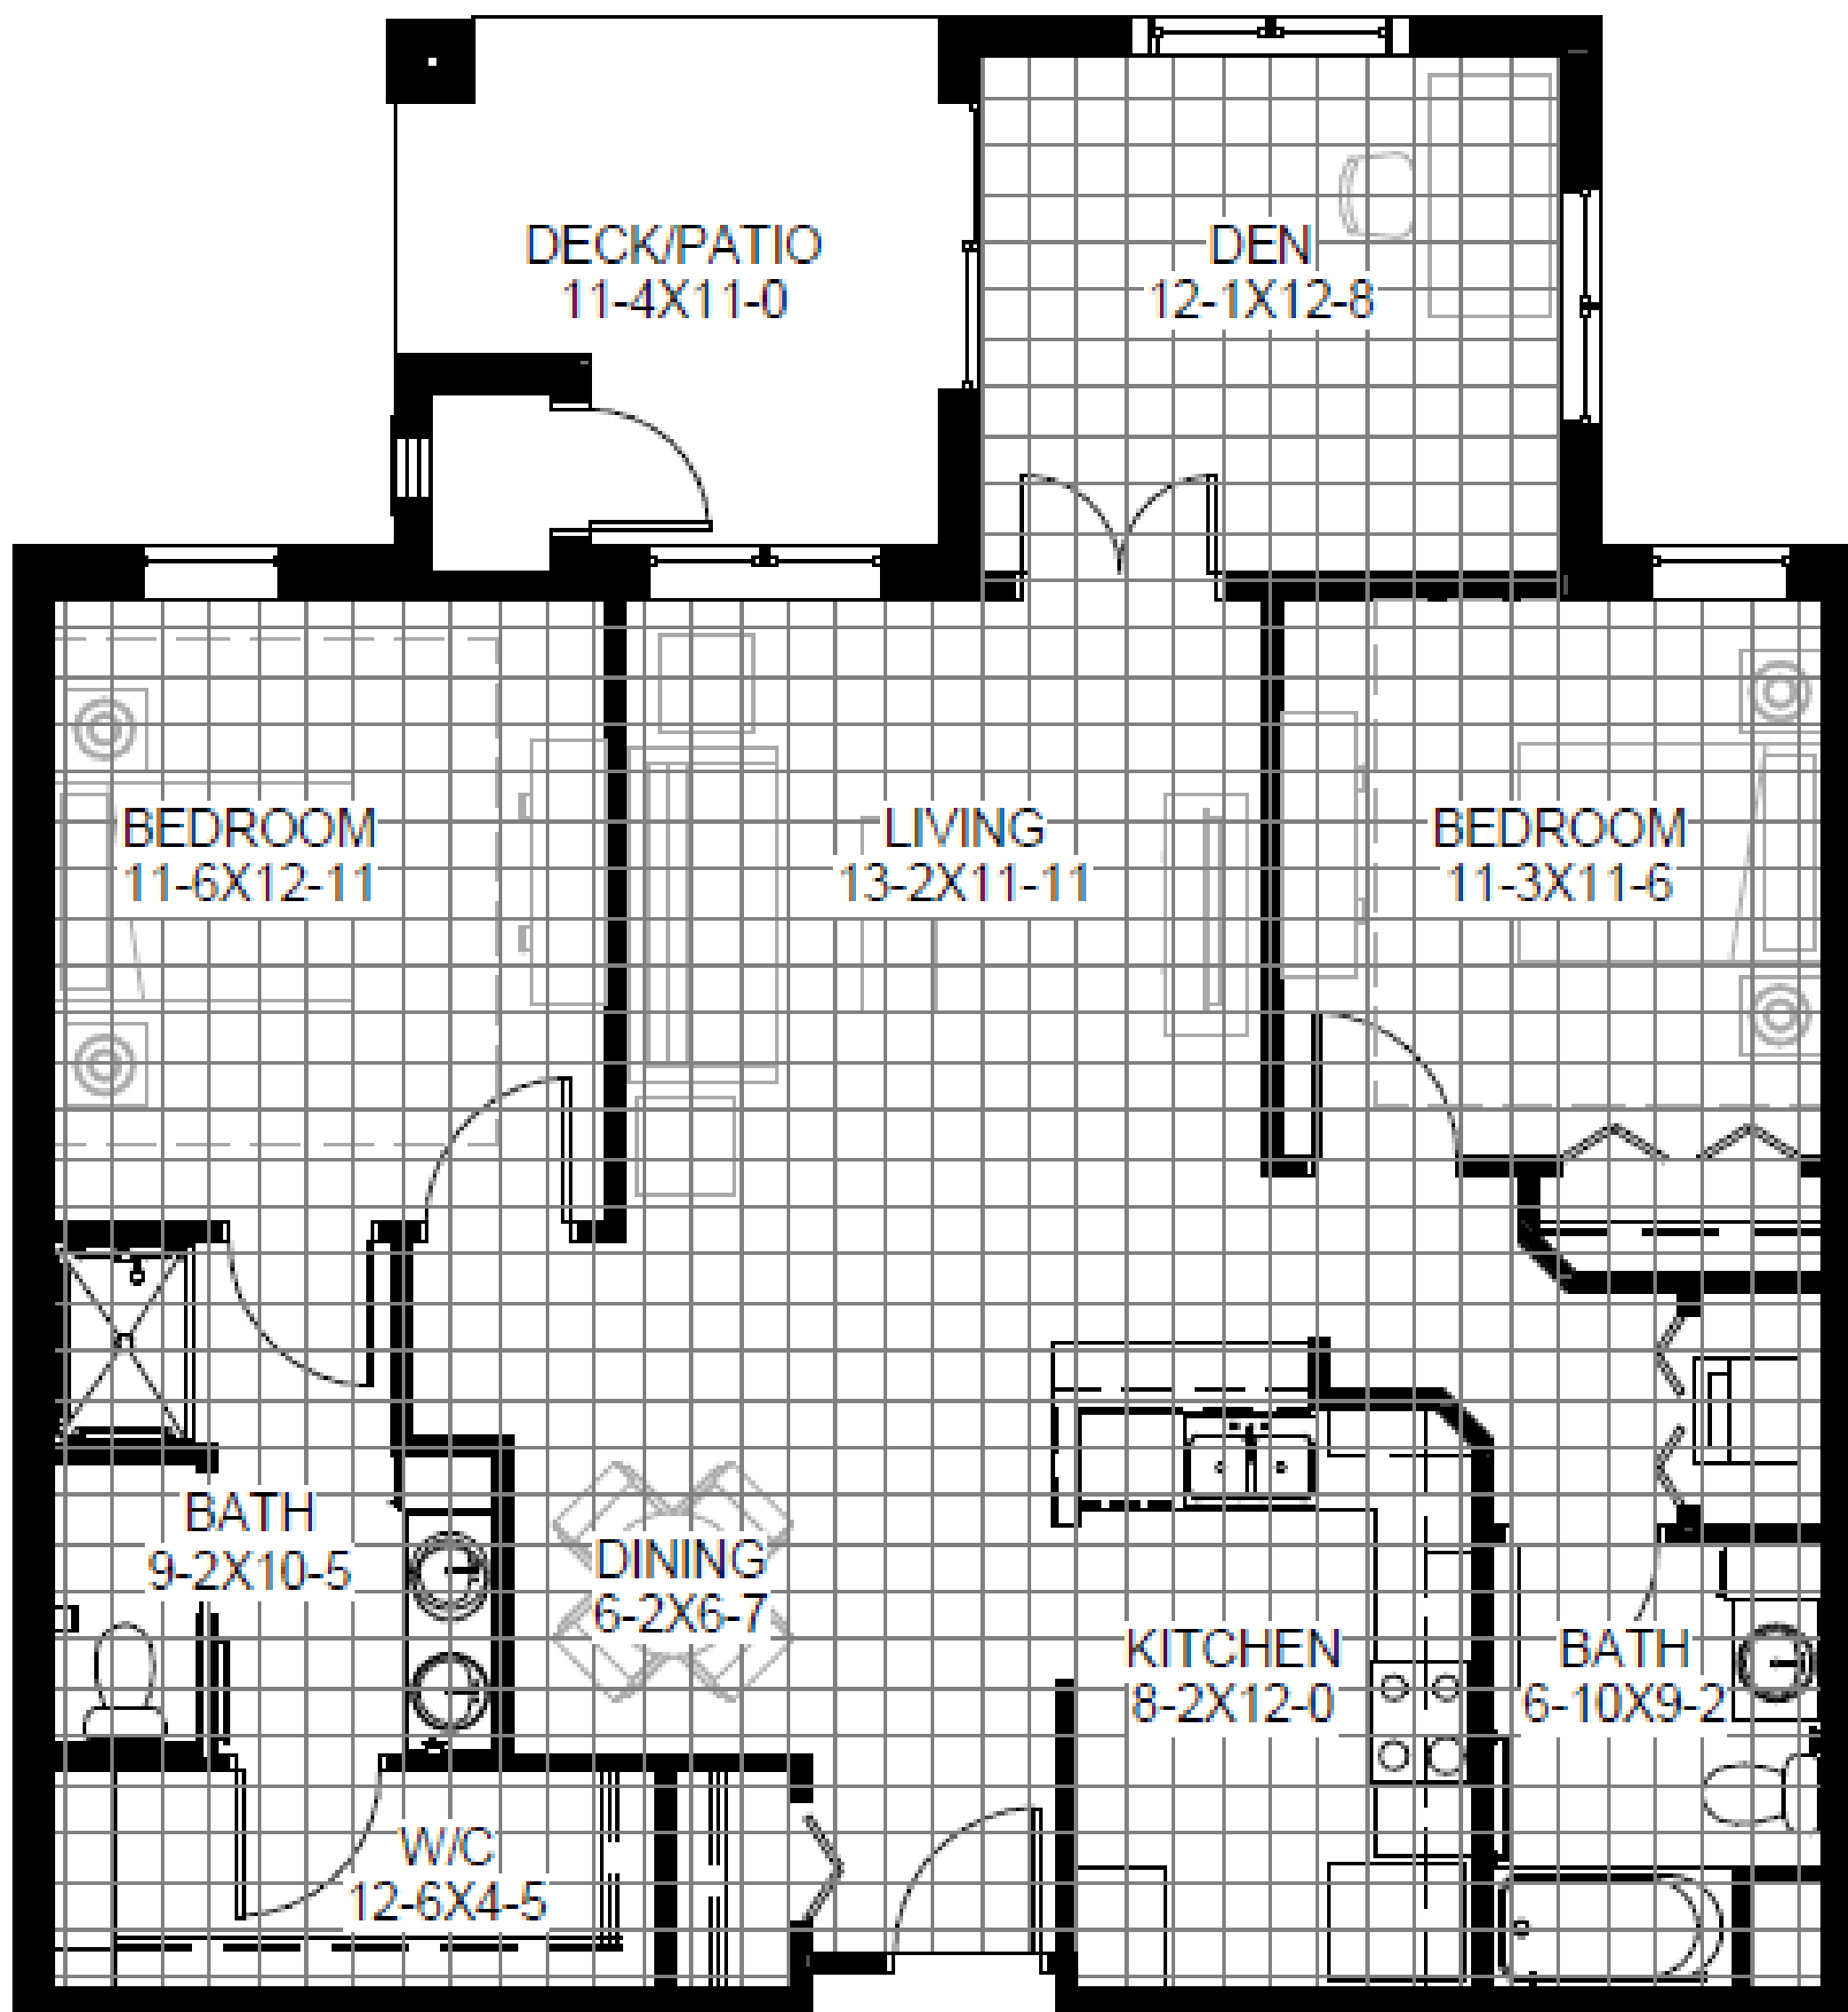

# Loon

Independent Living Plus

Two Bedroom with Den, 1,339 SF

**EAGLE CREST SOUTH**  
SENIOR LIVING  
*An Eagle Crest Community*

608.791.2702 | eaglecrestlife.org | La Crosse, WI

\*Square footage is approximate and may vary

# Mallard

Two Bedroom, 1,200 SF

Independent Living Plus

**EAGLE CREST SOUTH**  
SENIOR LIVING  
*An Eagle Crest Community*

608.791.2702 | eaglecrestlife.org | La Crosse, WI

\*Square footage is approximate and may vary

# Nuthatch

Independent Living Plus

Two Bedroom with Sunroom, 1,293 SF

**EAGLE CREST SOUTH**  
SENIOR LIVING  
*An Eagle Crest Community*

608.791.2702 | eaglecrestlife.org | La Crosse, WI

\*Square footage is approximate and may vary