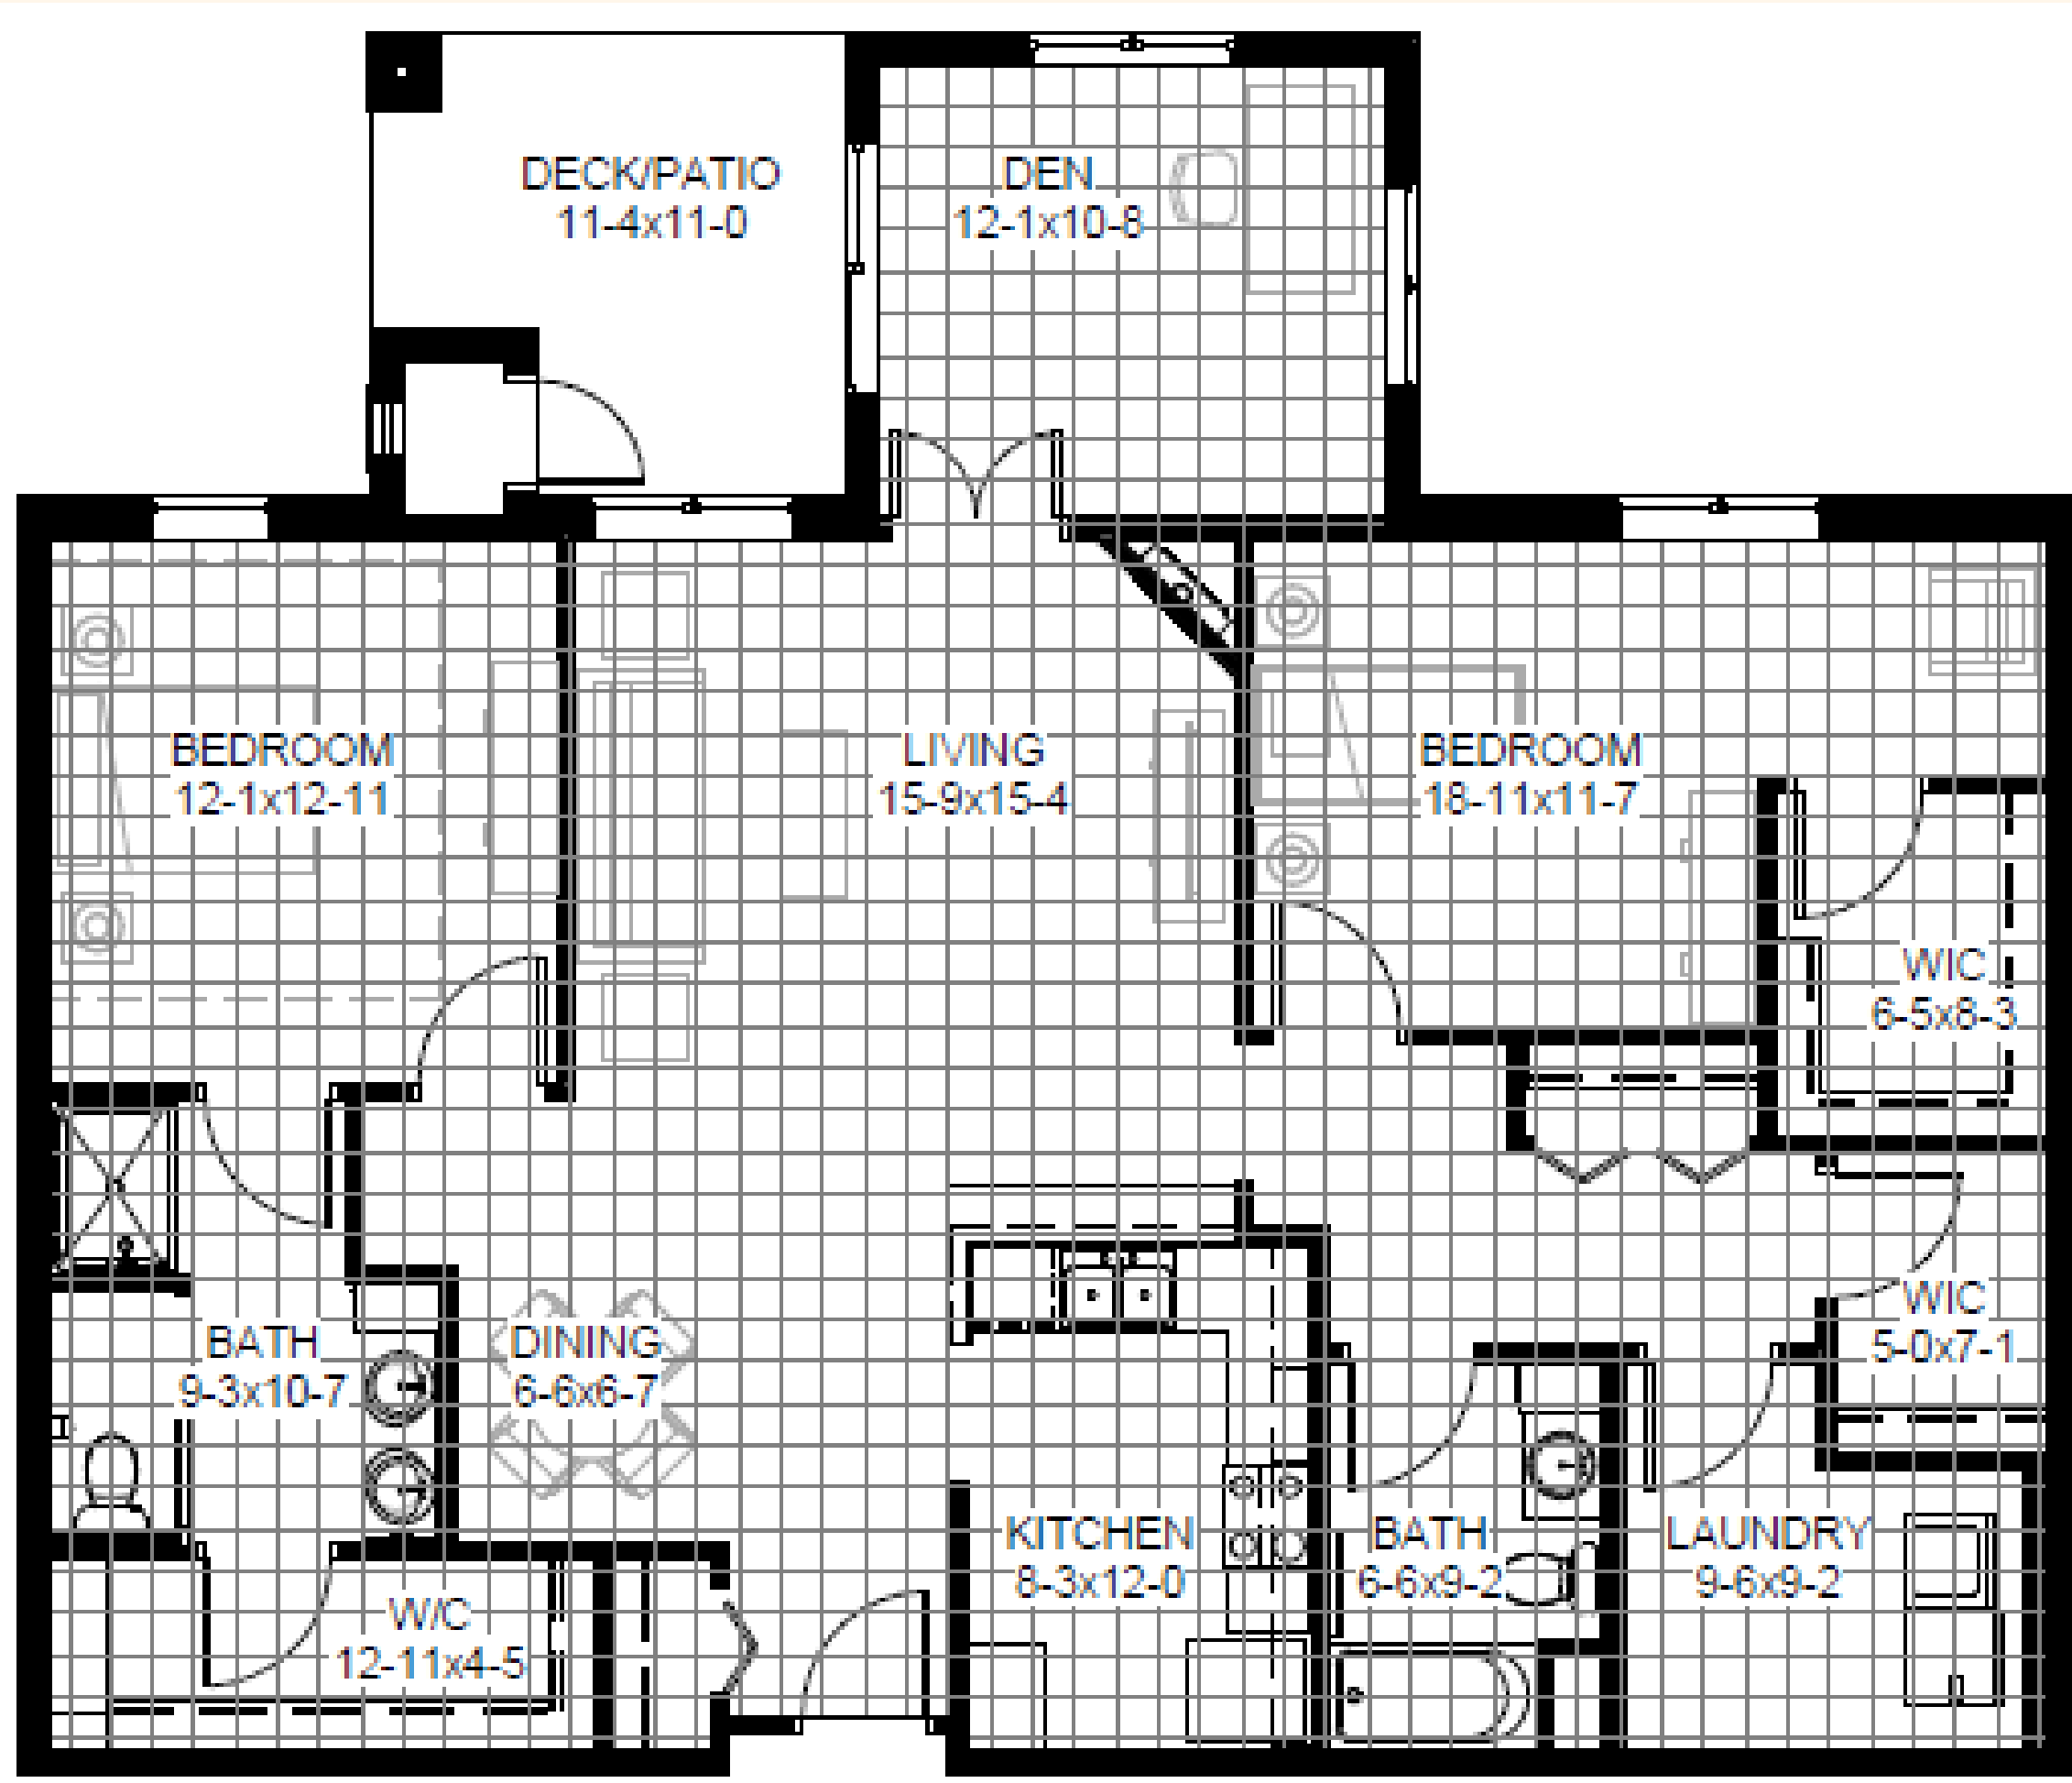

# Pelican

Independent Living Plus

Two Bedroom with Den, 1,368 SF

EAGLE CREST SOUTH  
SENIOR LIVING  
*An Eagle Crest Community*

608.791.2702 | eaglecrestlife.org | La Crosse, WI

\*Square footage is approximate and may vary

# Swan

Two Bedroom with Den, 1,653 SF

Independent Living Plus

**EAGLE CREST SOUTH**  
SENIOR LIVING  
*An Eagle Crest Community*

608.791.2702 | eaglecrestlife.org | La Crosse, WI

\*Square footage is approximate and may vary