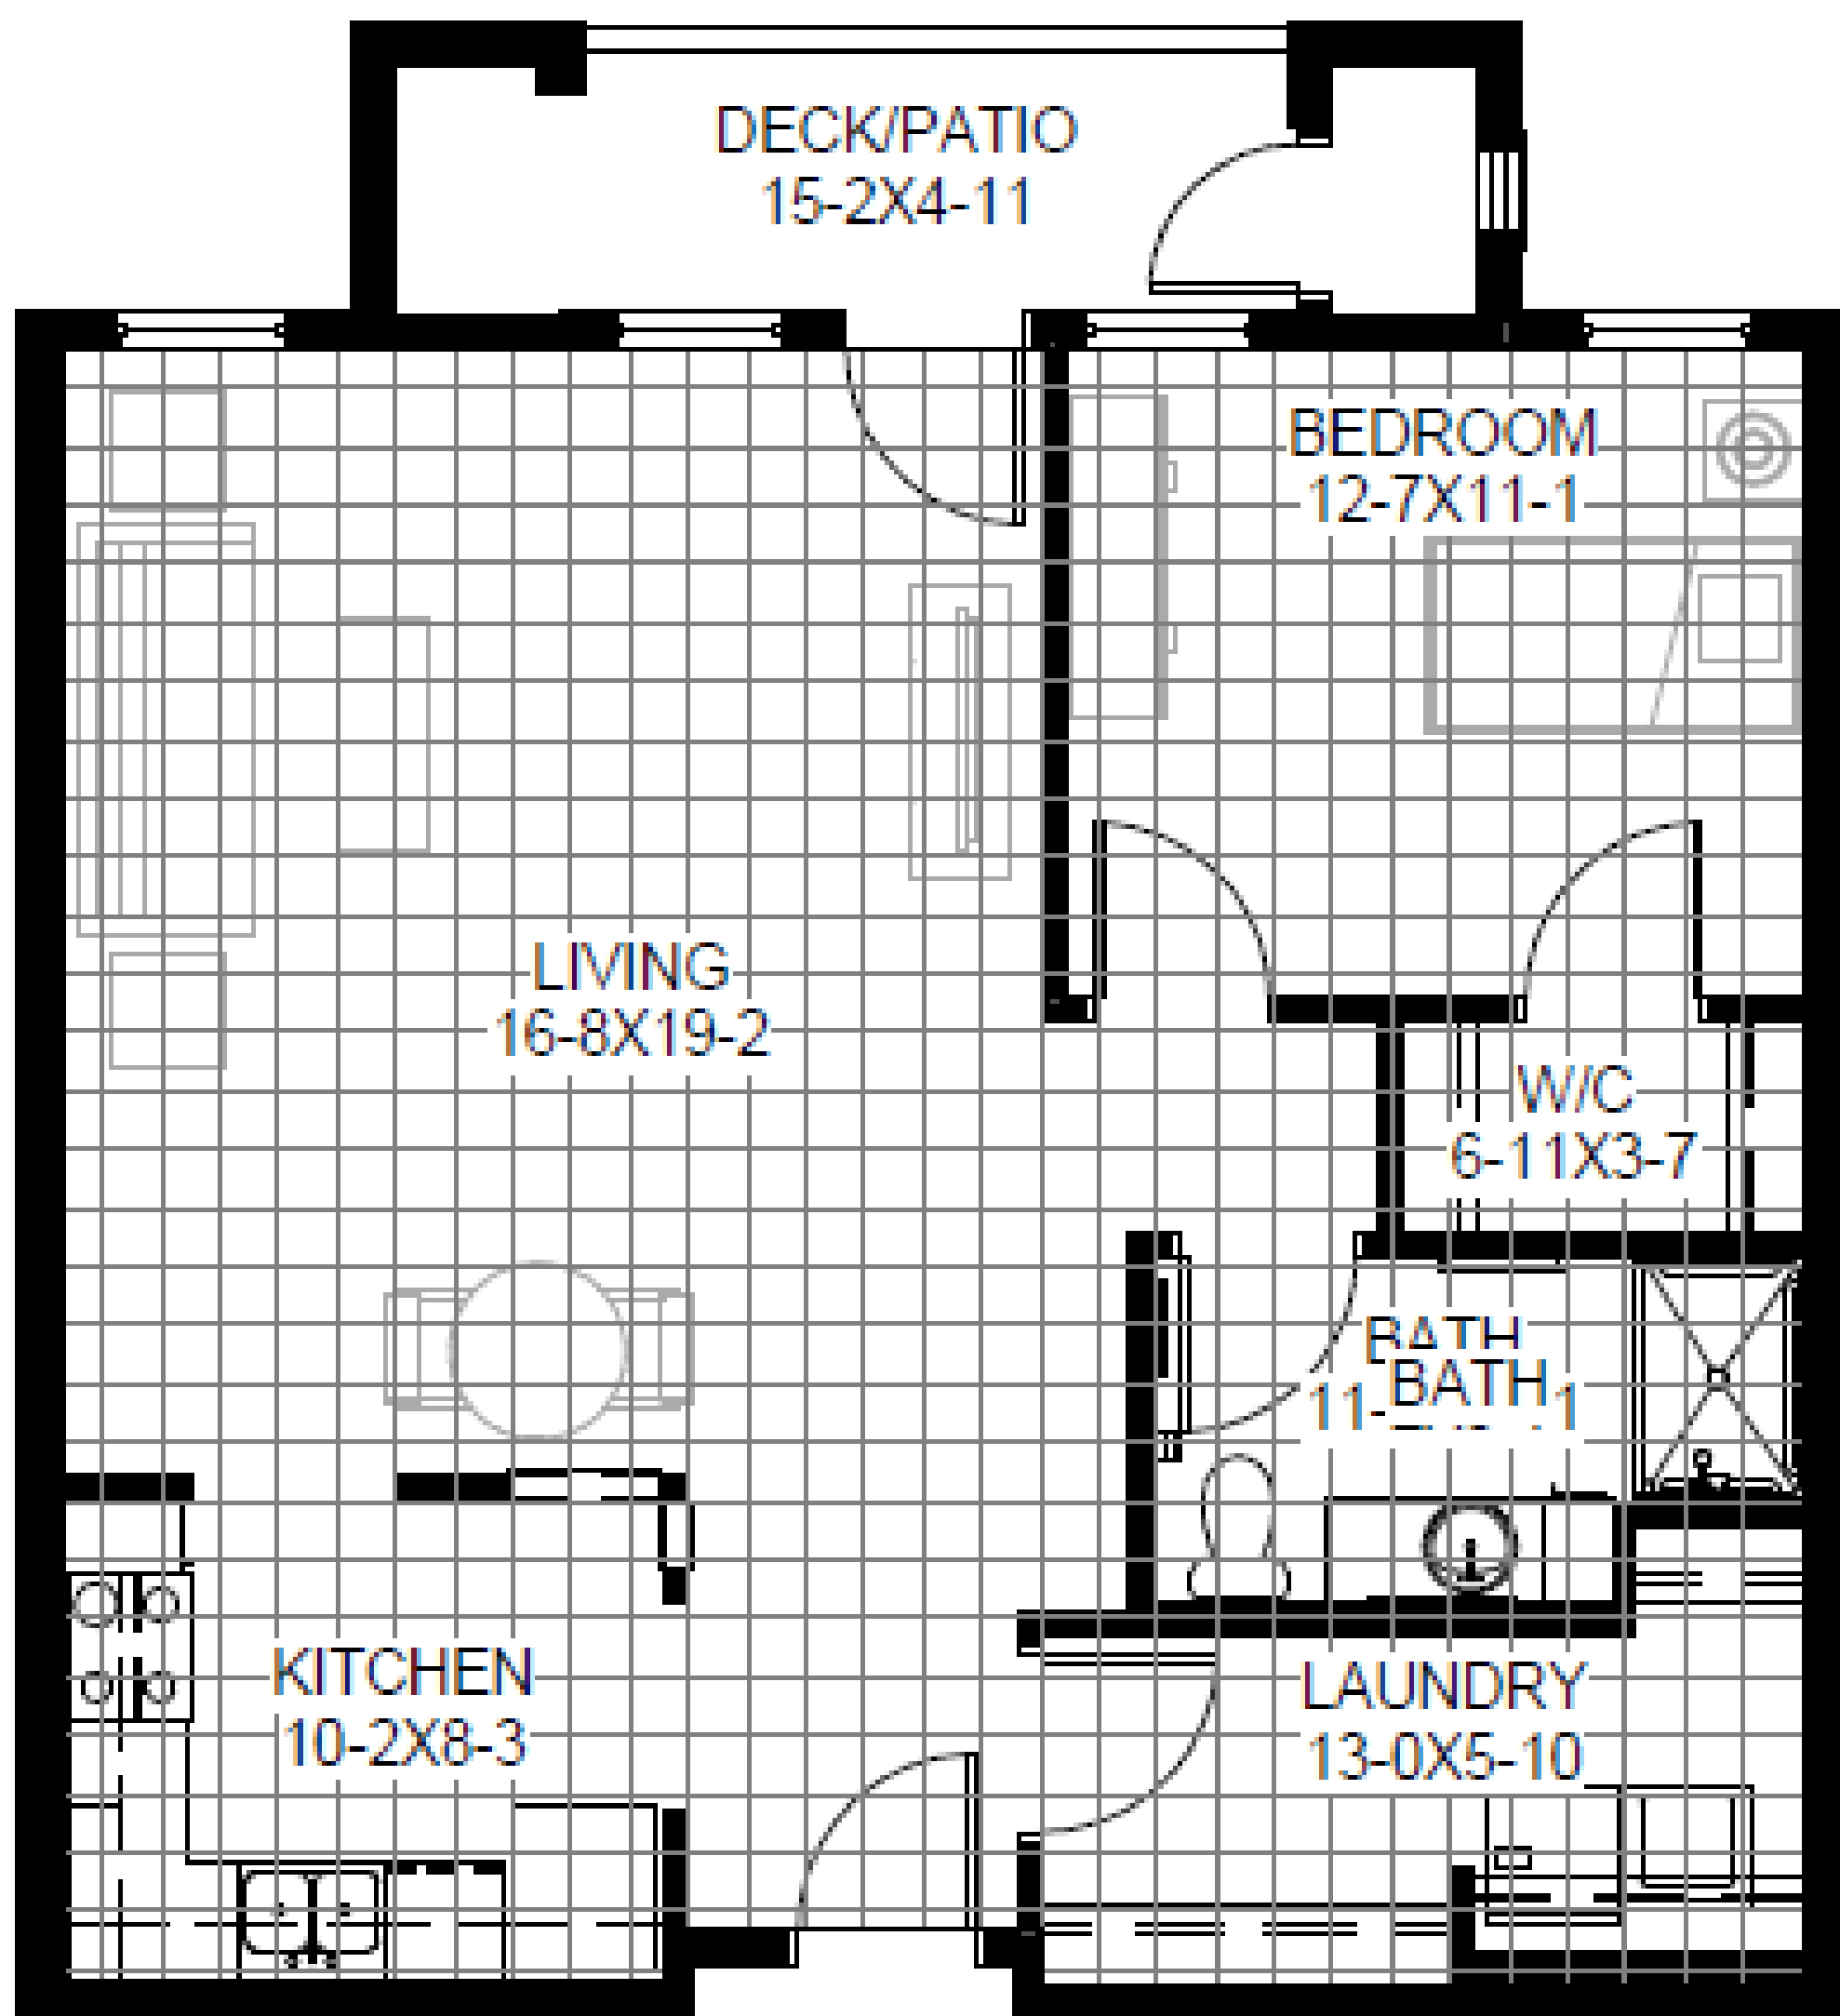

# Blue Jay

One Bedroom, 1,119 SF

Independent Living Plus

EAGLE CREST SOUTH  
SENIOR LIVING  
*An Eagle Crest Community*

608.791.2702 | eaglecrestlife.org | La Crosse, WI

\*Square footage is approximate and may vary

# Cardinal One

One Bedroom, 731 SF

Independent Living Plus

**EAGLE CREST SOUTH**  
SENIOR LIVING  
*An Eagle Crest Community*

608.791.2702 | eaglecrestlife.org | La Crosse, WI

\*Square footage is approximate and may vary

# Cardinal Two

One Bedroom with Den, 905 SF

Independent Living Plus

EAGLE CREST SOUTH  
SENIOR LIVING  
*An Eagle Crest Community*

608.791.2702 | eaglecrestlife.org | La Crosse, WI

\*Square footage is approximate and may vary