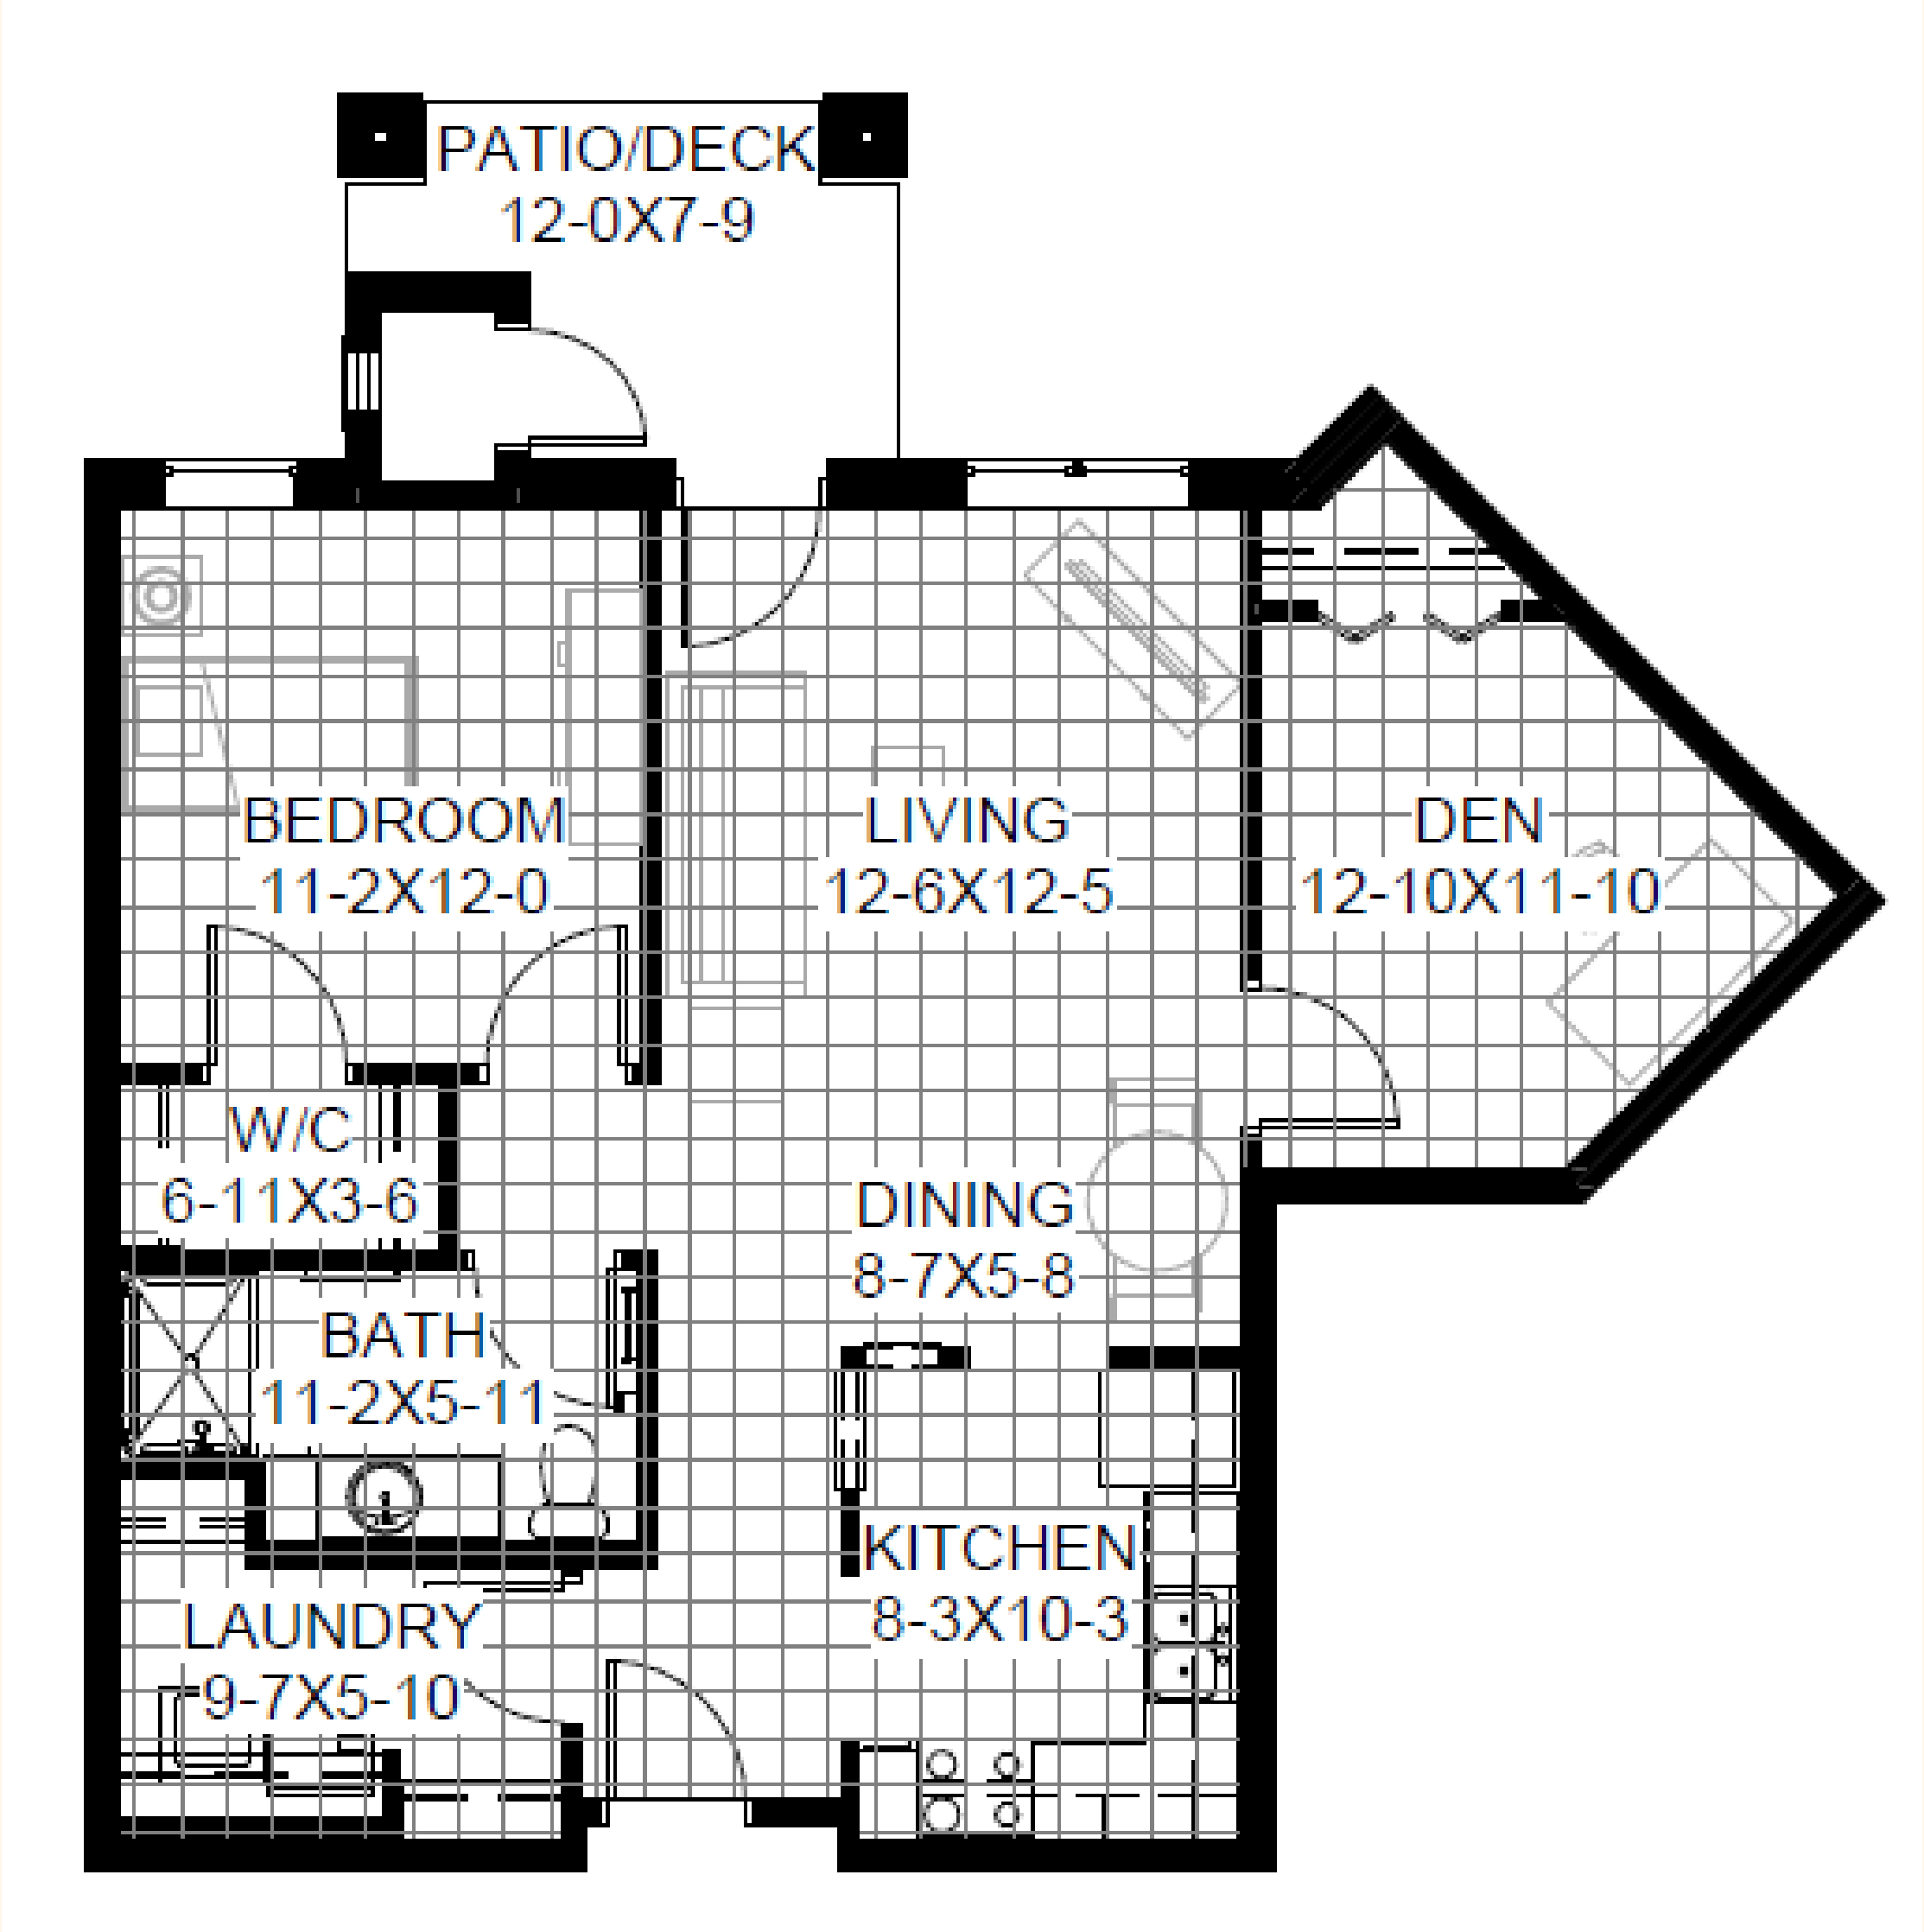

# Cardinal One

One Bedroom, 731 SF

Independent Living Plus

**EAGLE CREST SOUTH**  
SENIOR LIVING  
*An Eagle Crest Community*

608.791.2702 | eaglecrestlife.org | La Crosse, WI

\*Square footage is approximate and may vary

# Cardinal Two

One Bedroom with Den, 905 SF

Independent Living Plus

EAGLE CREST SOUTH  
SENIOR LIVING  
*An Eagle Crest Community*

608.791.2702 | eaglecrestlife.org | La Crosse, WI

\*Square footage is approximate and may vary