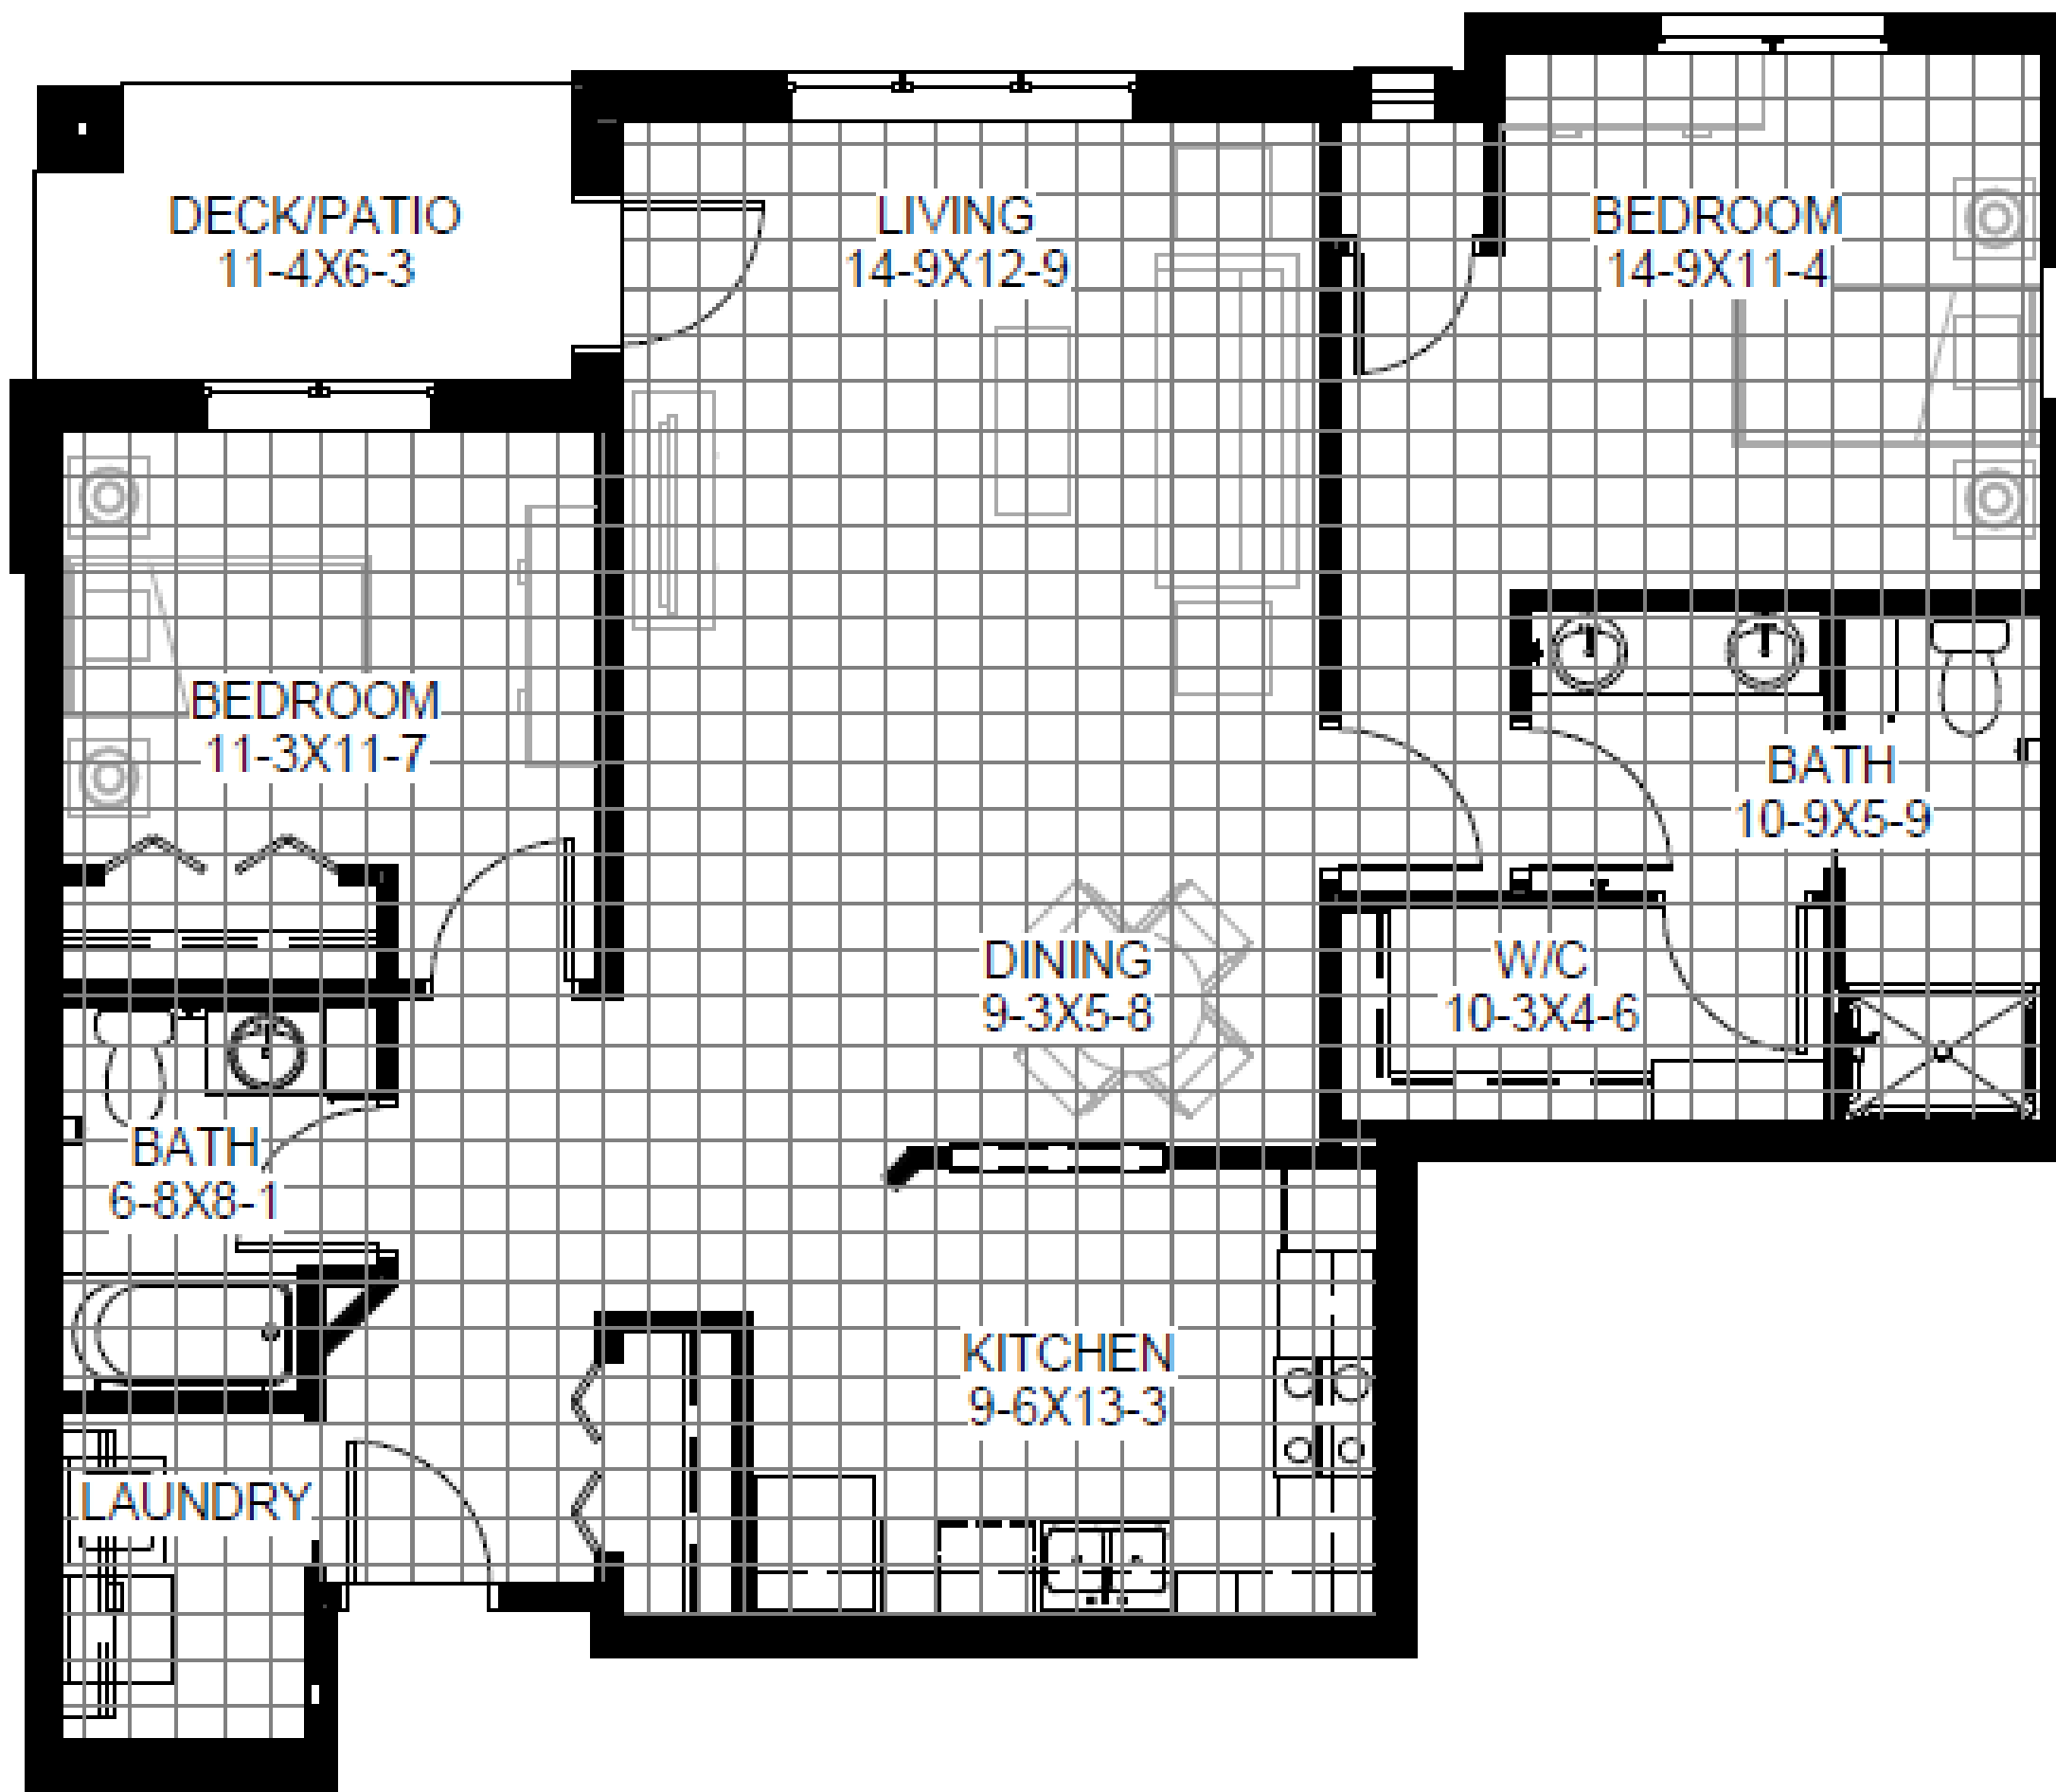

Independent Living Plus

EAGLE CREST SOUTH
SENIOR LIVING
An Eagle Crest Community

608.791.2702 | eaglecrestlife.org | La Crosse, WI

*Square footage is approximate and may vary

Mallard

Two Bedroom, 1,200 SF

Independent Living Plus

EAGLE CREST SOUTH
SENIOR LIVING
An Eagle Crest Community

608.791.2702 | eaglecrestlife.org | La Crosse, WI

*Square footage is approximate and may vary

Nuthatch

Independent Living Plus

Two Bedroom with Sunroom, 1,293 SF