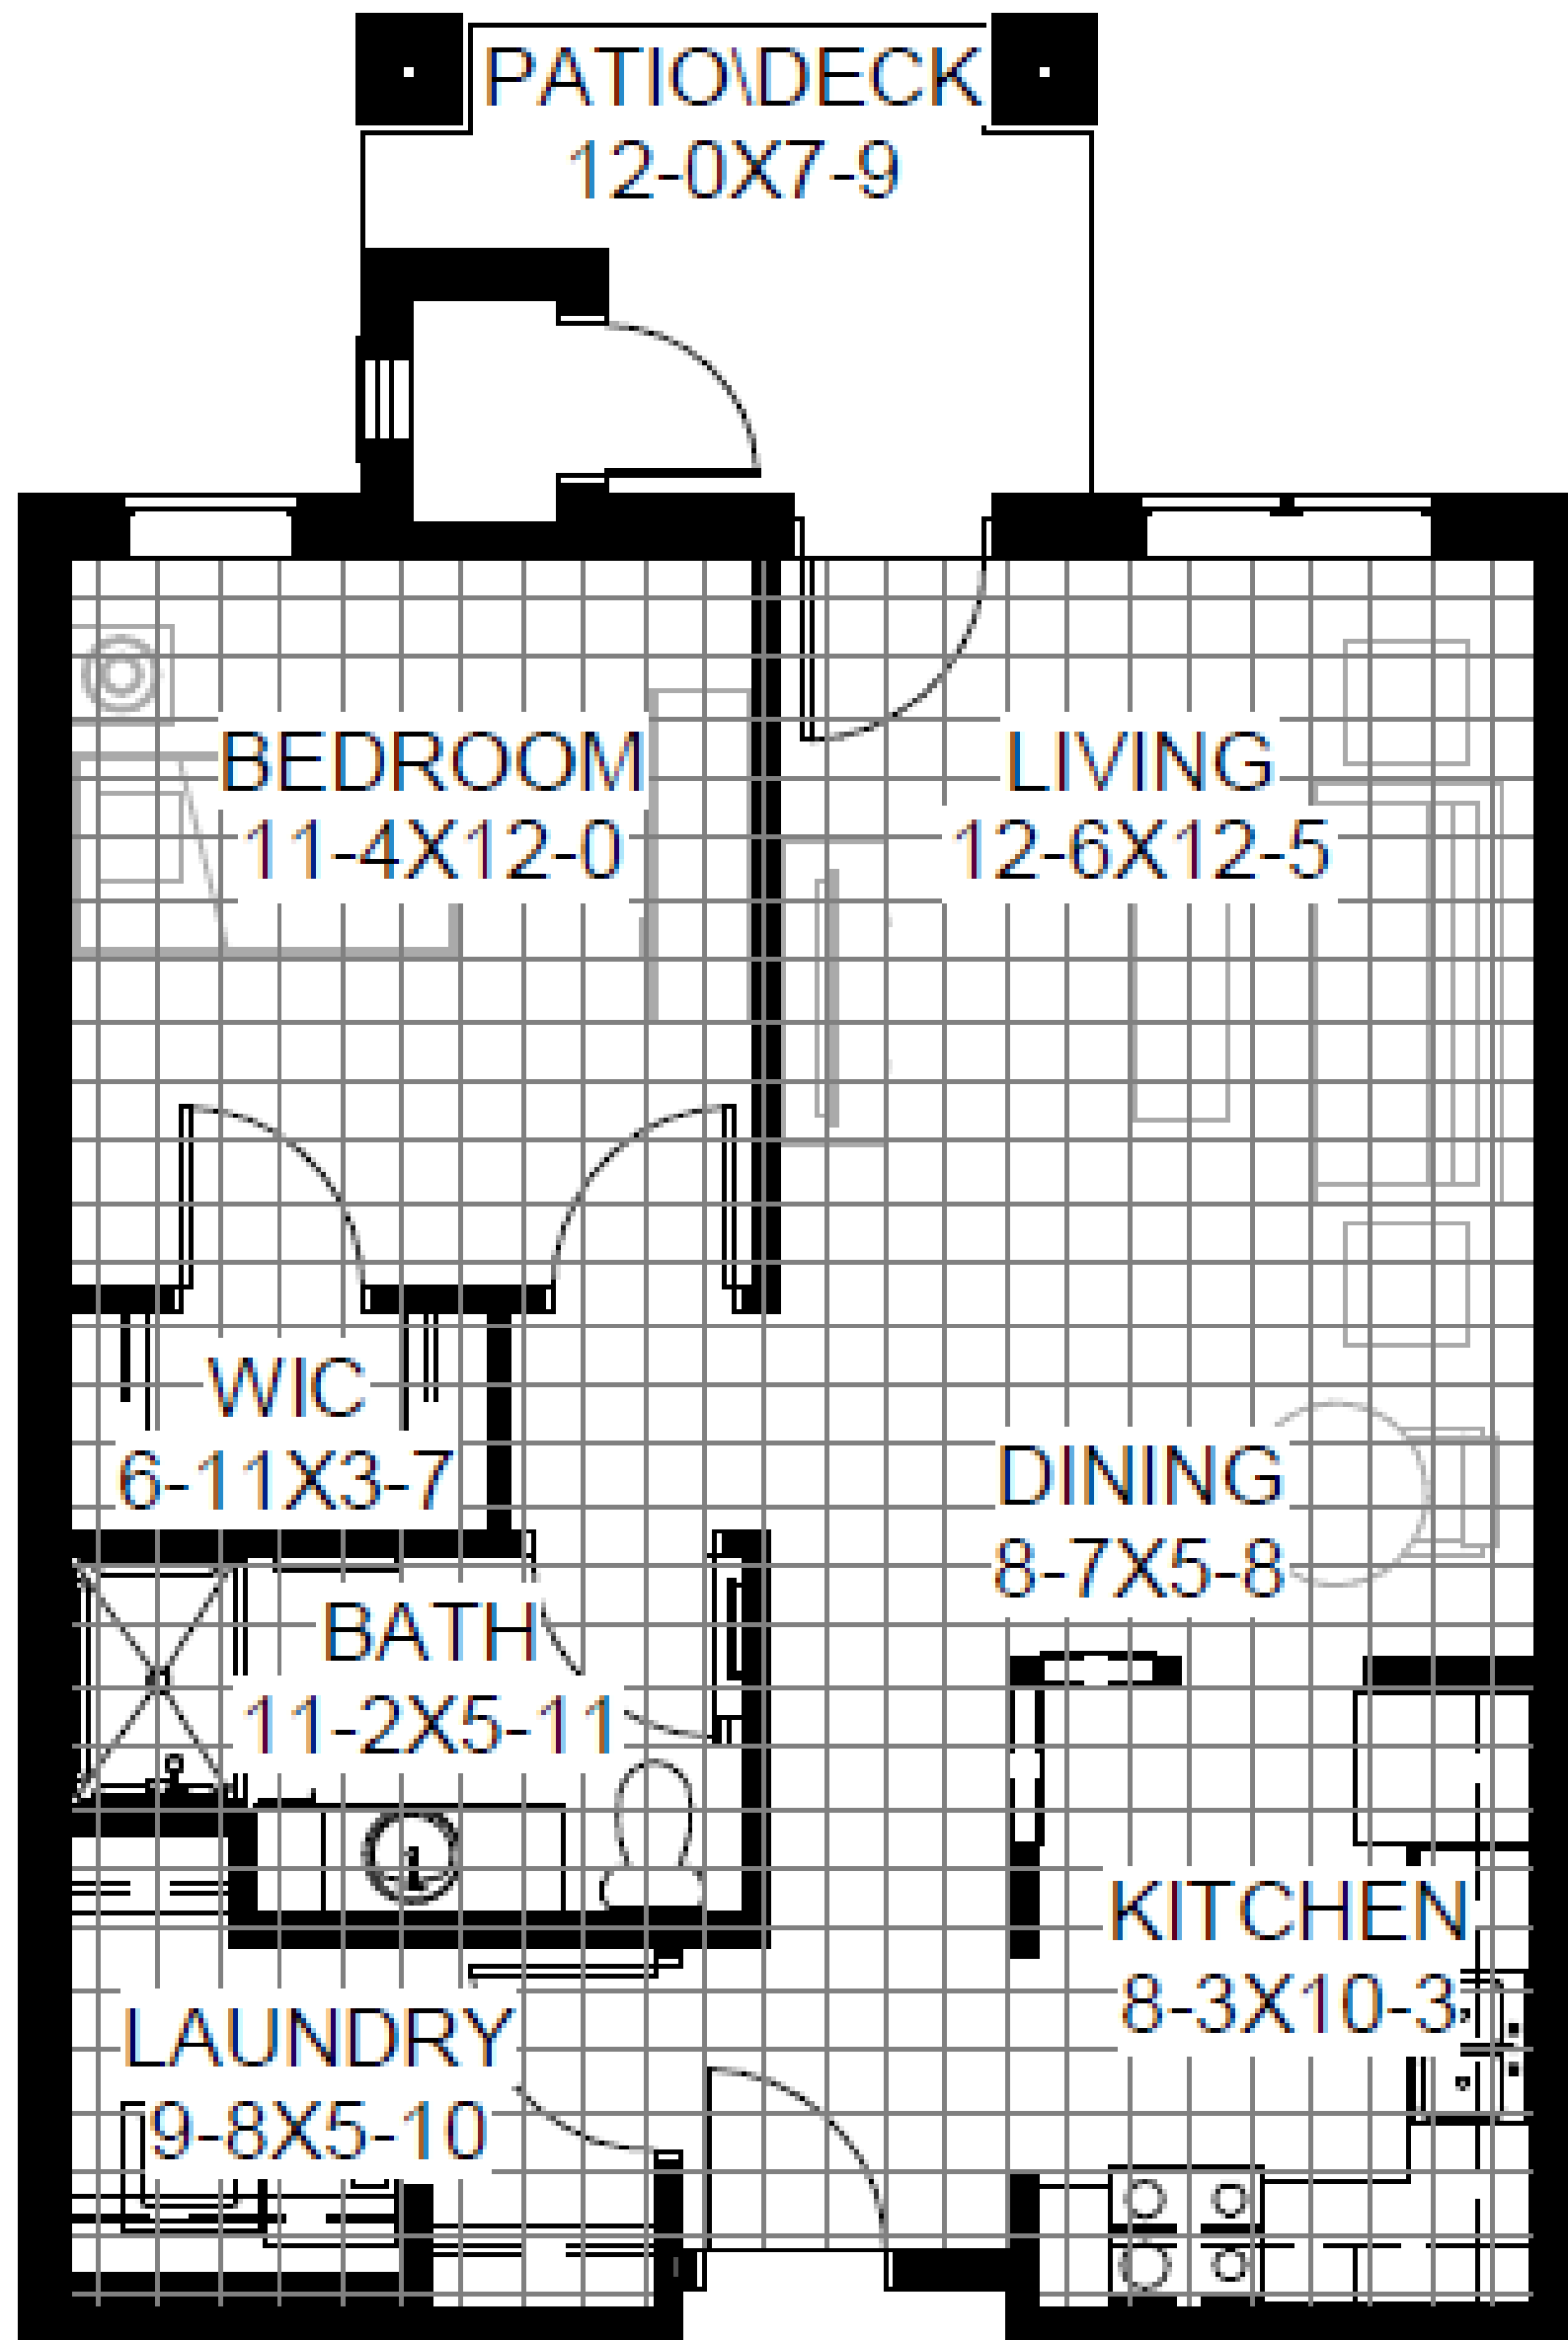

Cardinal One

One Bedroom, 731 SF

Independent Living Plus

EAGLE CREST SOUTH
SENIOR LIVING
An Eagle Crest Community

608.791.2702 | eaglecrestlife.org | La Crosse, WI

*Square footage is approximate and may vary

Cardinal Two

Independent Living Plus

One Bedroom with Den, 905 SF

EAGLE CREST SOUTH
SENIOR LIVING
An Eagle Crest Community

608.791.2702 | eaglecrestlife.org | La Crosse, WI

*Square footage is approximate and may vary