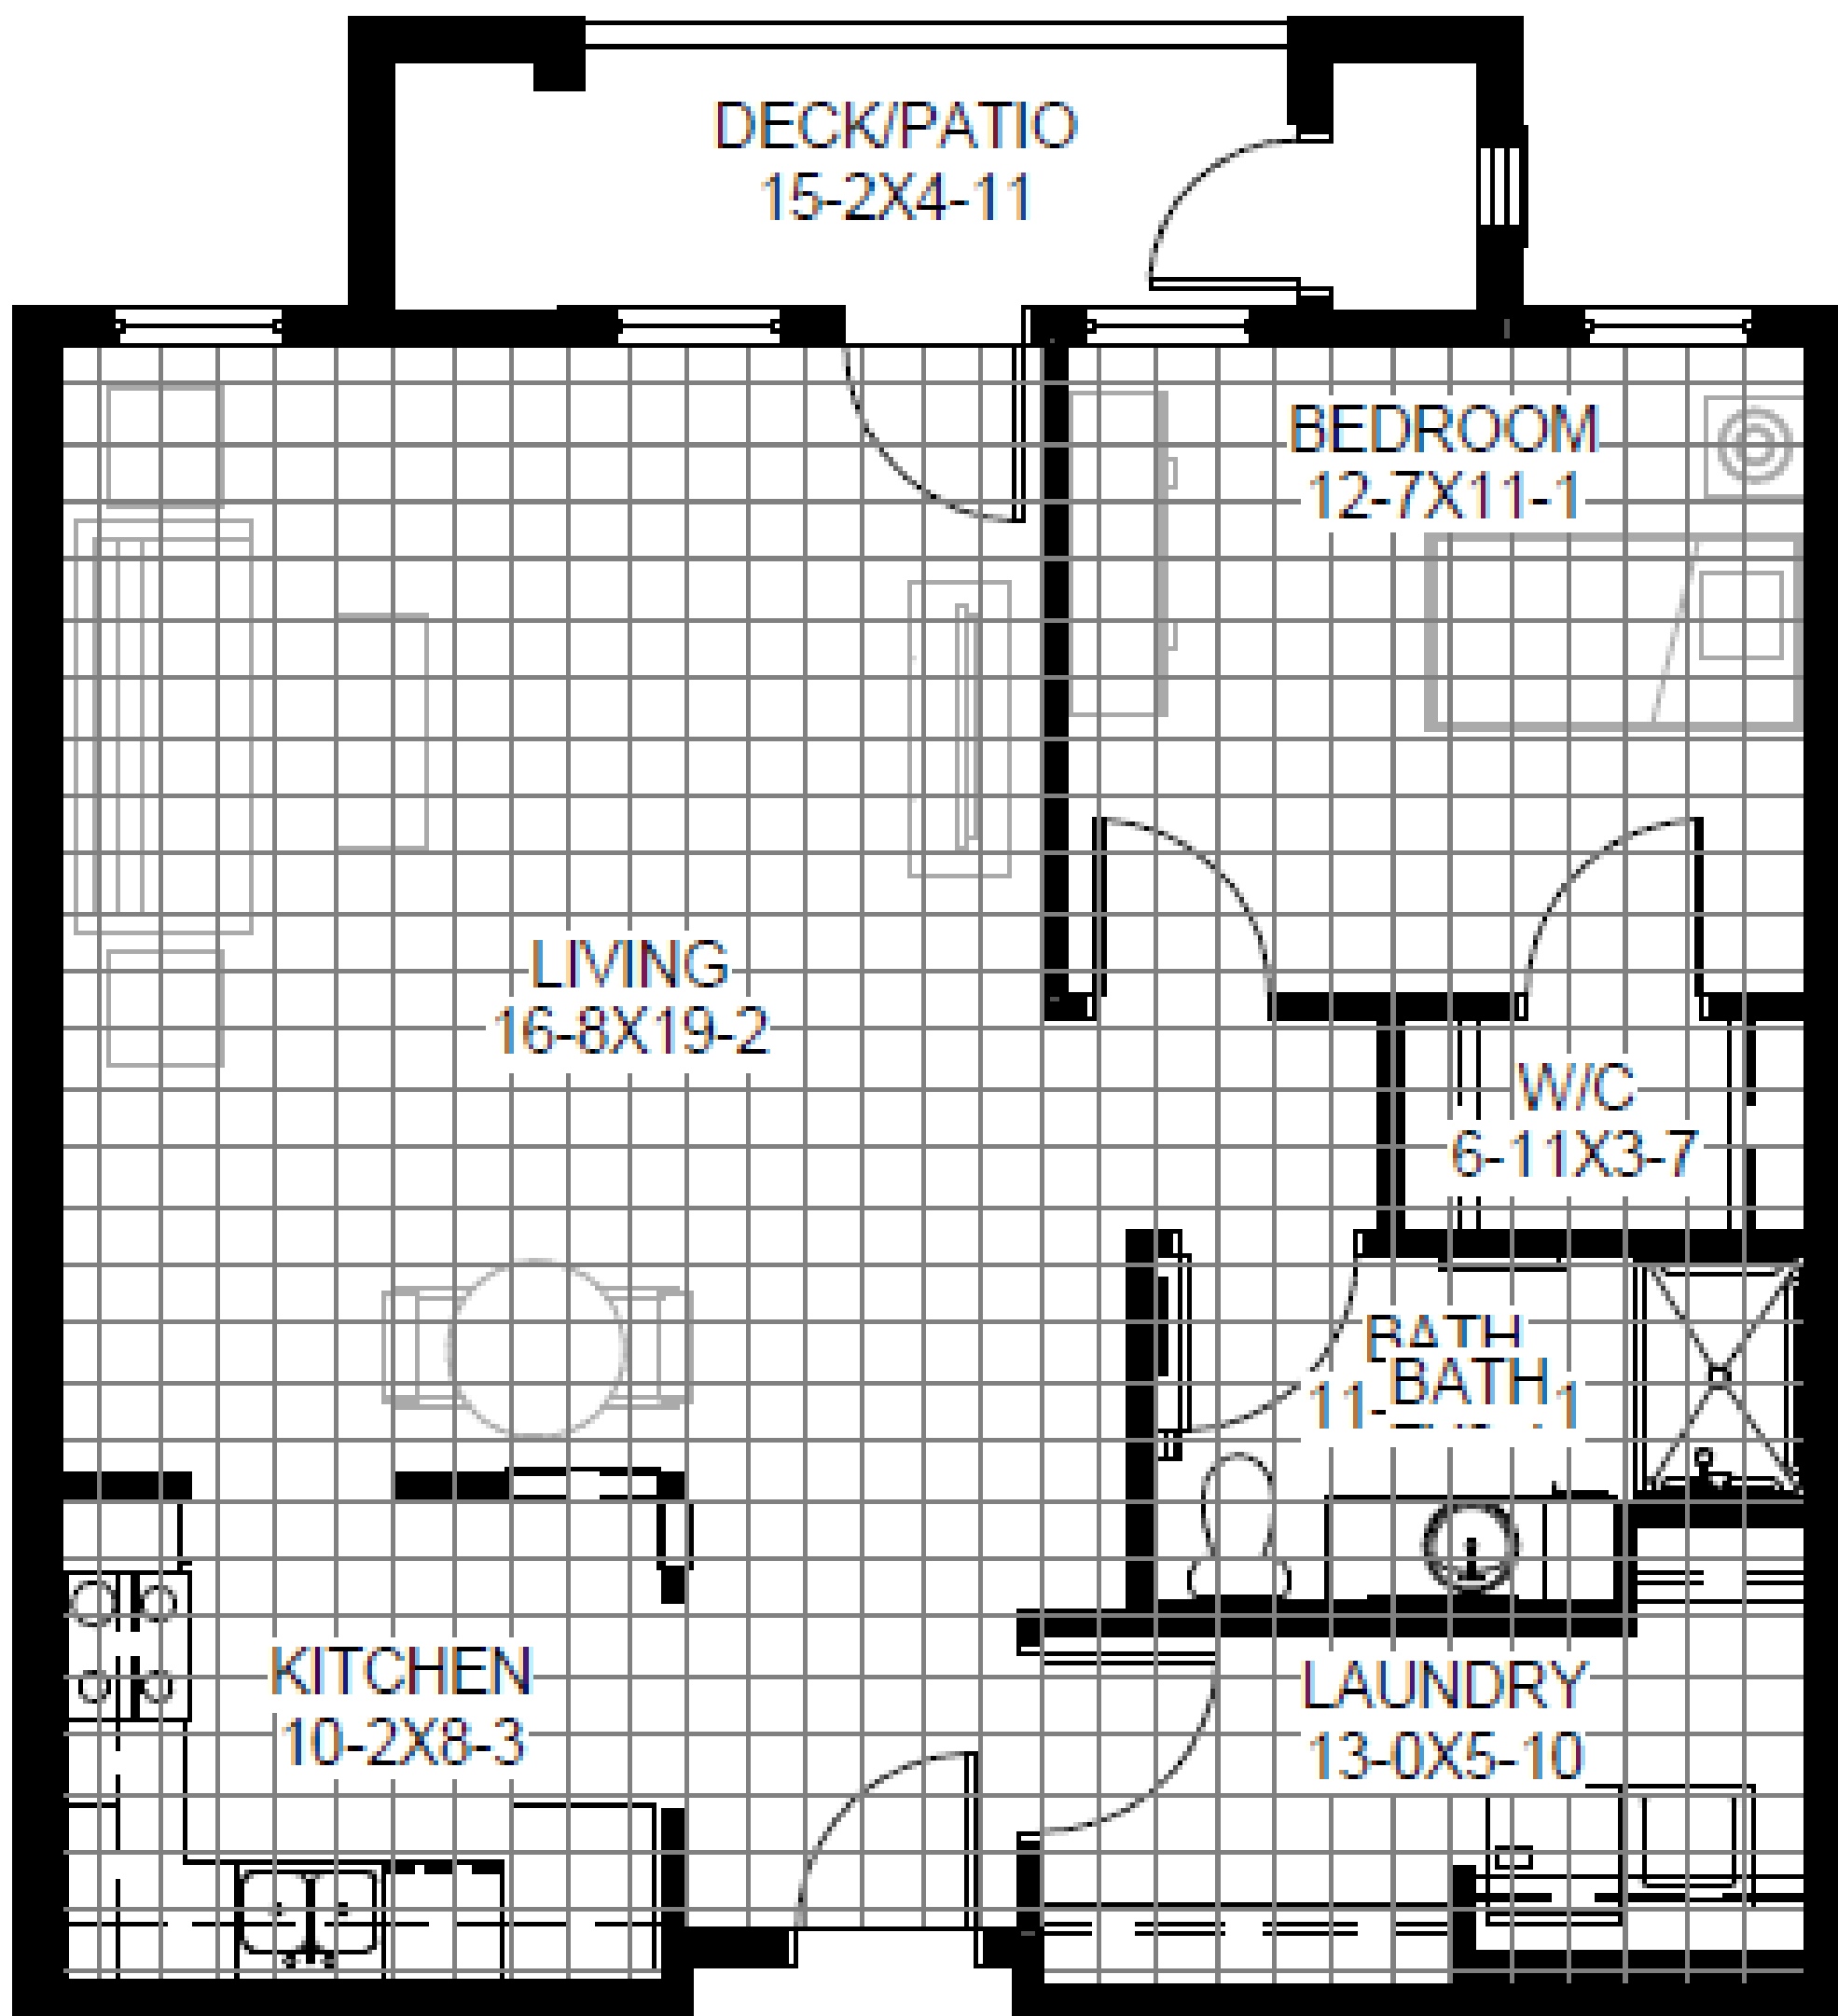

Independent Living Plus

EAGLE CREST SOUTH
SENIOR LIVING
An Eagle Crest Community

608.791.2702 | eaglecrestlife.org | La Crosse, WI

*Square footage is approximate and may vary

Killdeer

One Bedroom with Den, 1,231 SF