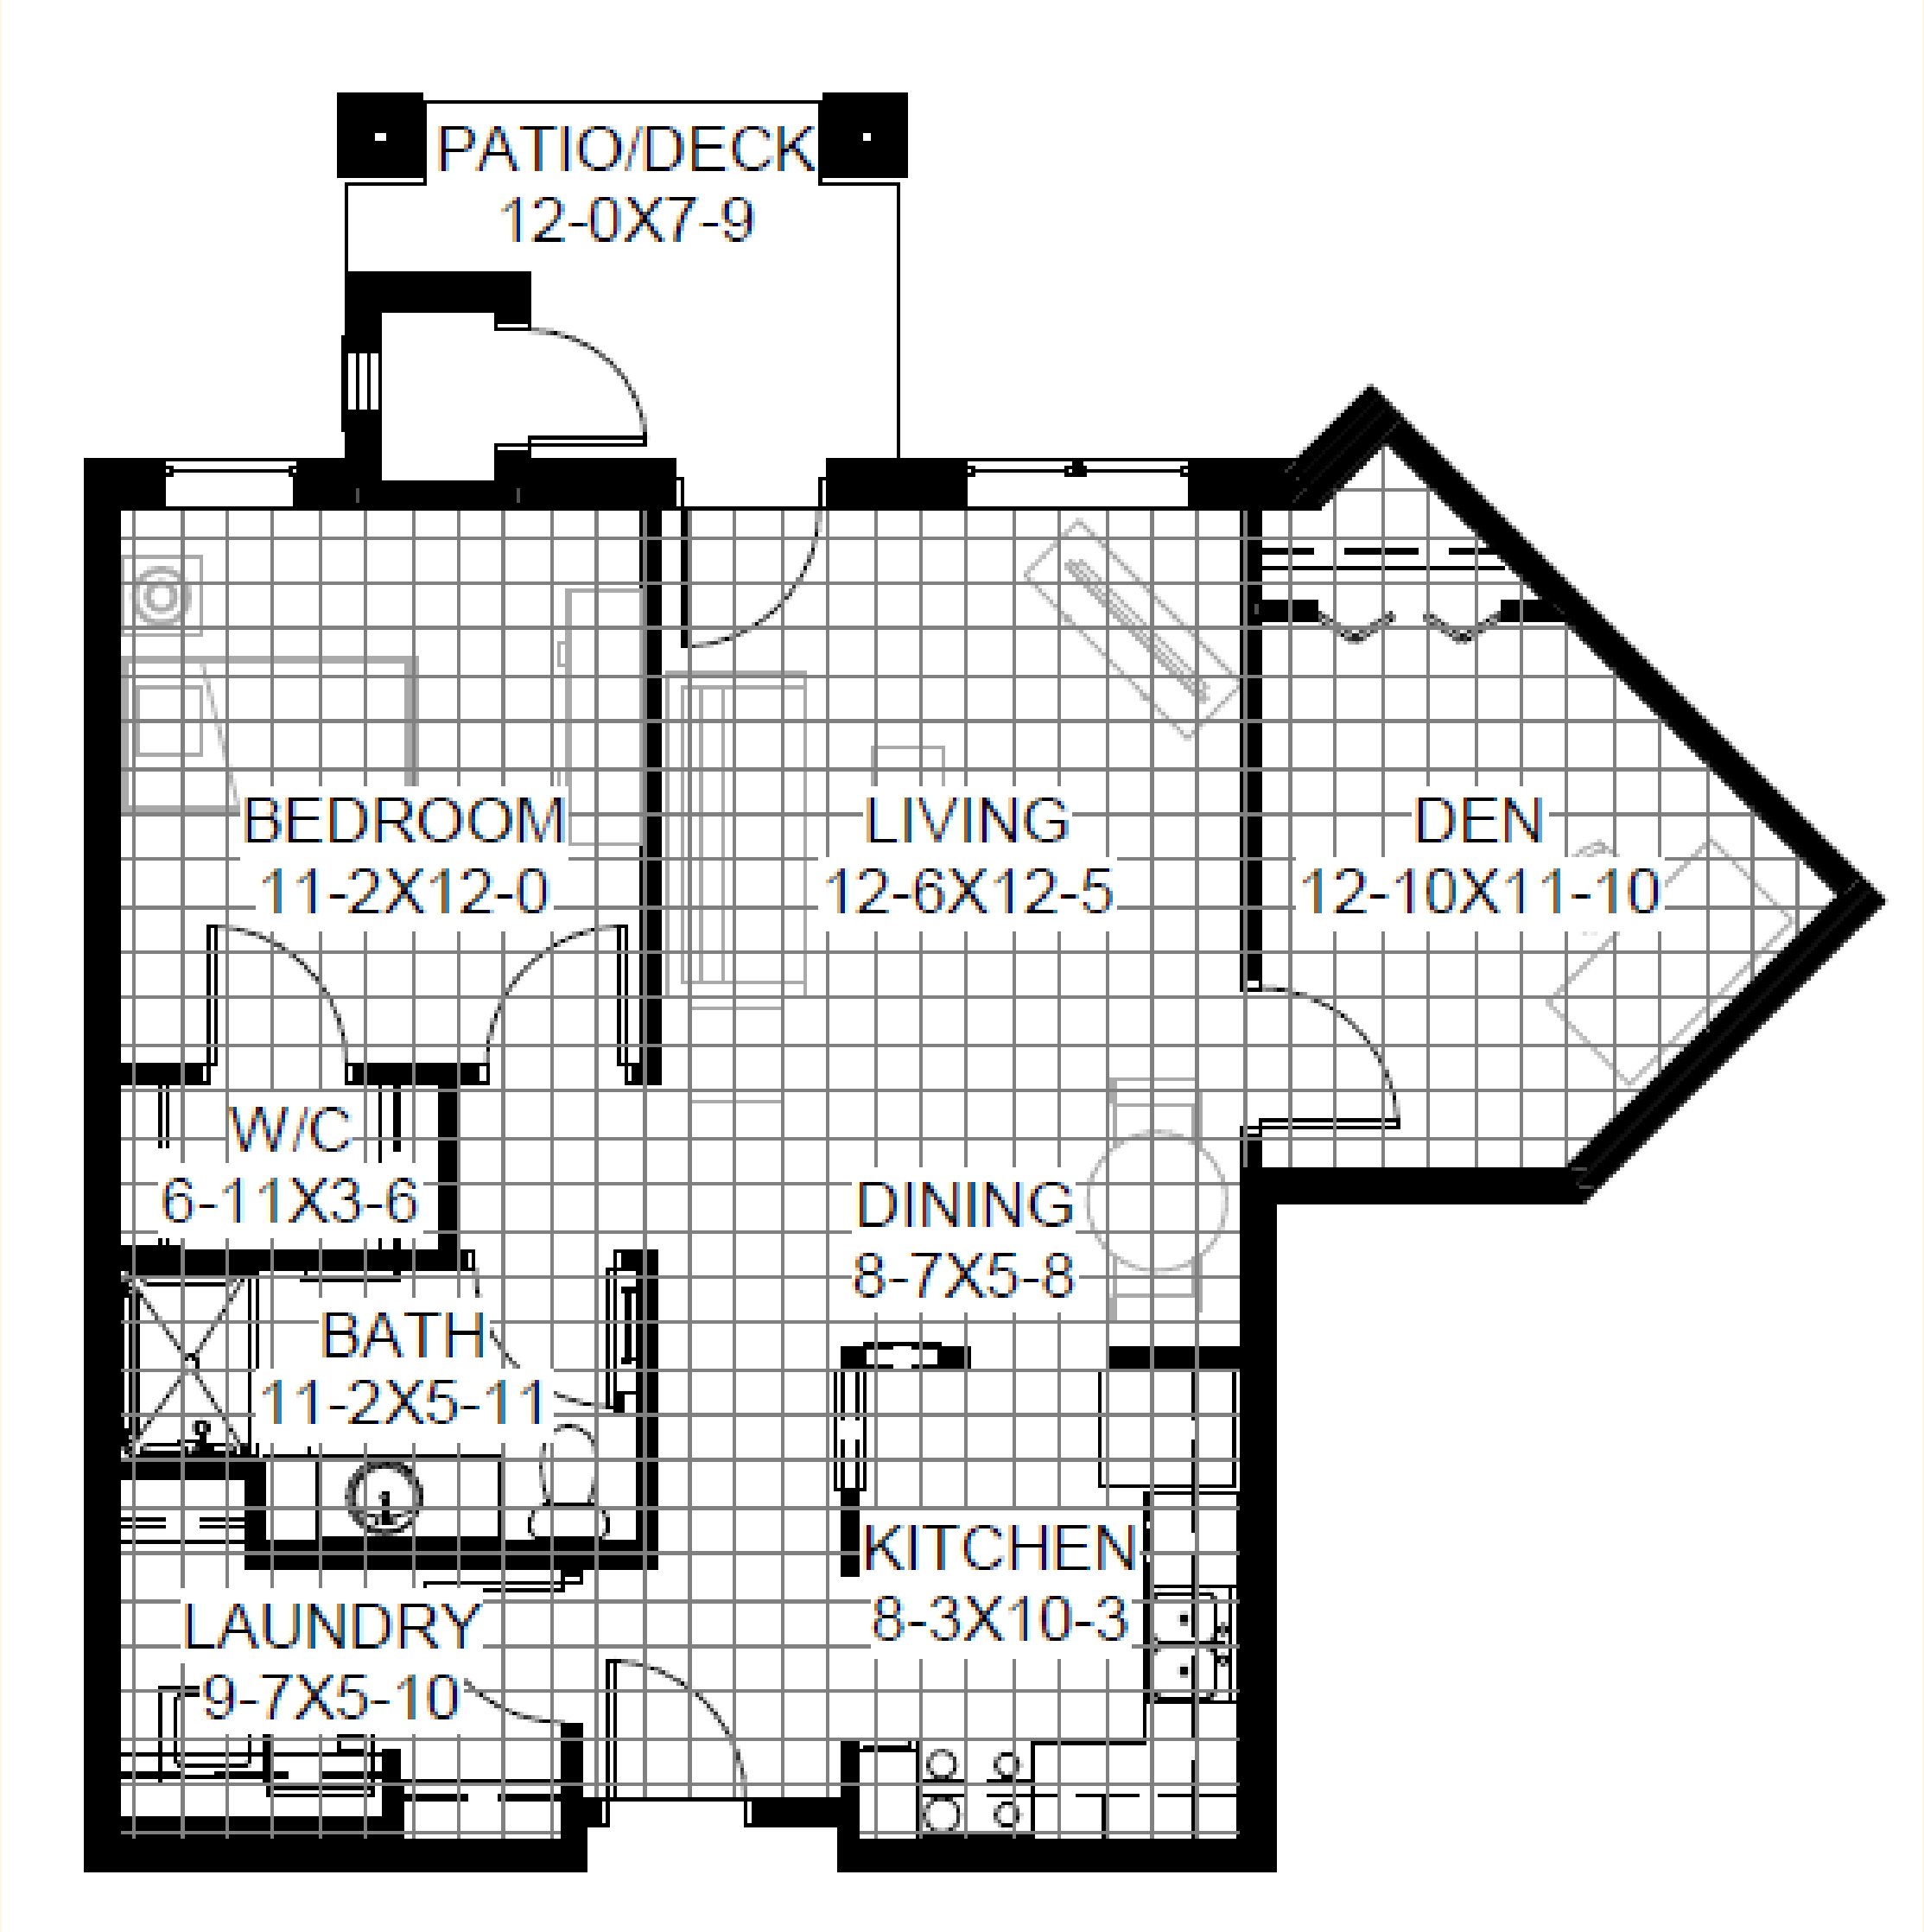

Cardinal One

One Bedroom, 731 SF

Independent Living Plus

EAGLE CREST SOUTH
SENIOR LIVING
An Eagle Crest Community

608.791.2702 | eaglecrestlife.org | La Crosse, WI

*Square footage is approximate and may vary

Cardinal Two

Independent Living Plus

One Bedroom with Den, 905 SF

EAGLE CREST SOUTH
SENIOR LIVING
An Eagle Crest Community

608.791.2702 | eaglecrestlife.org | La Crosse, WI

*Square footage is approximate and may vary