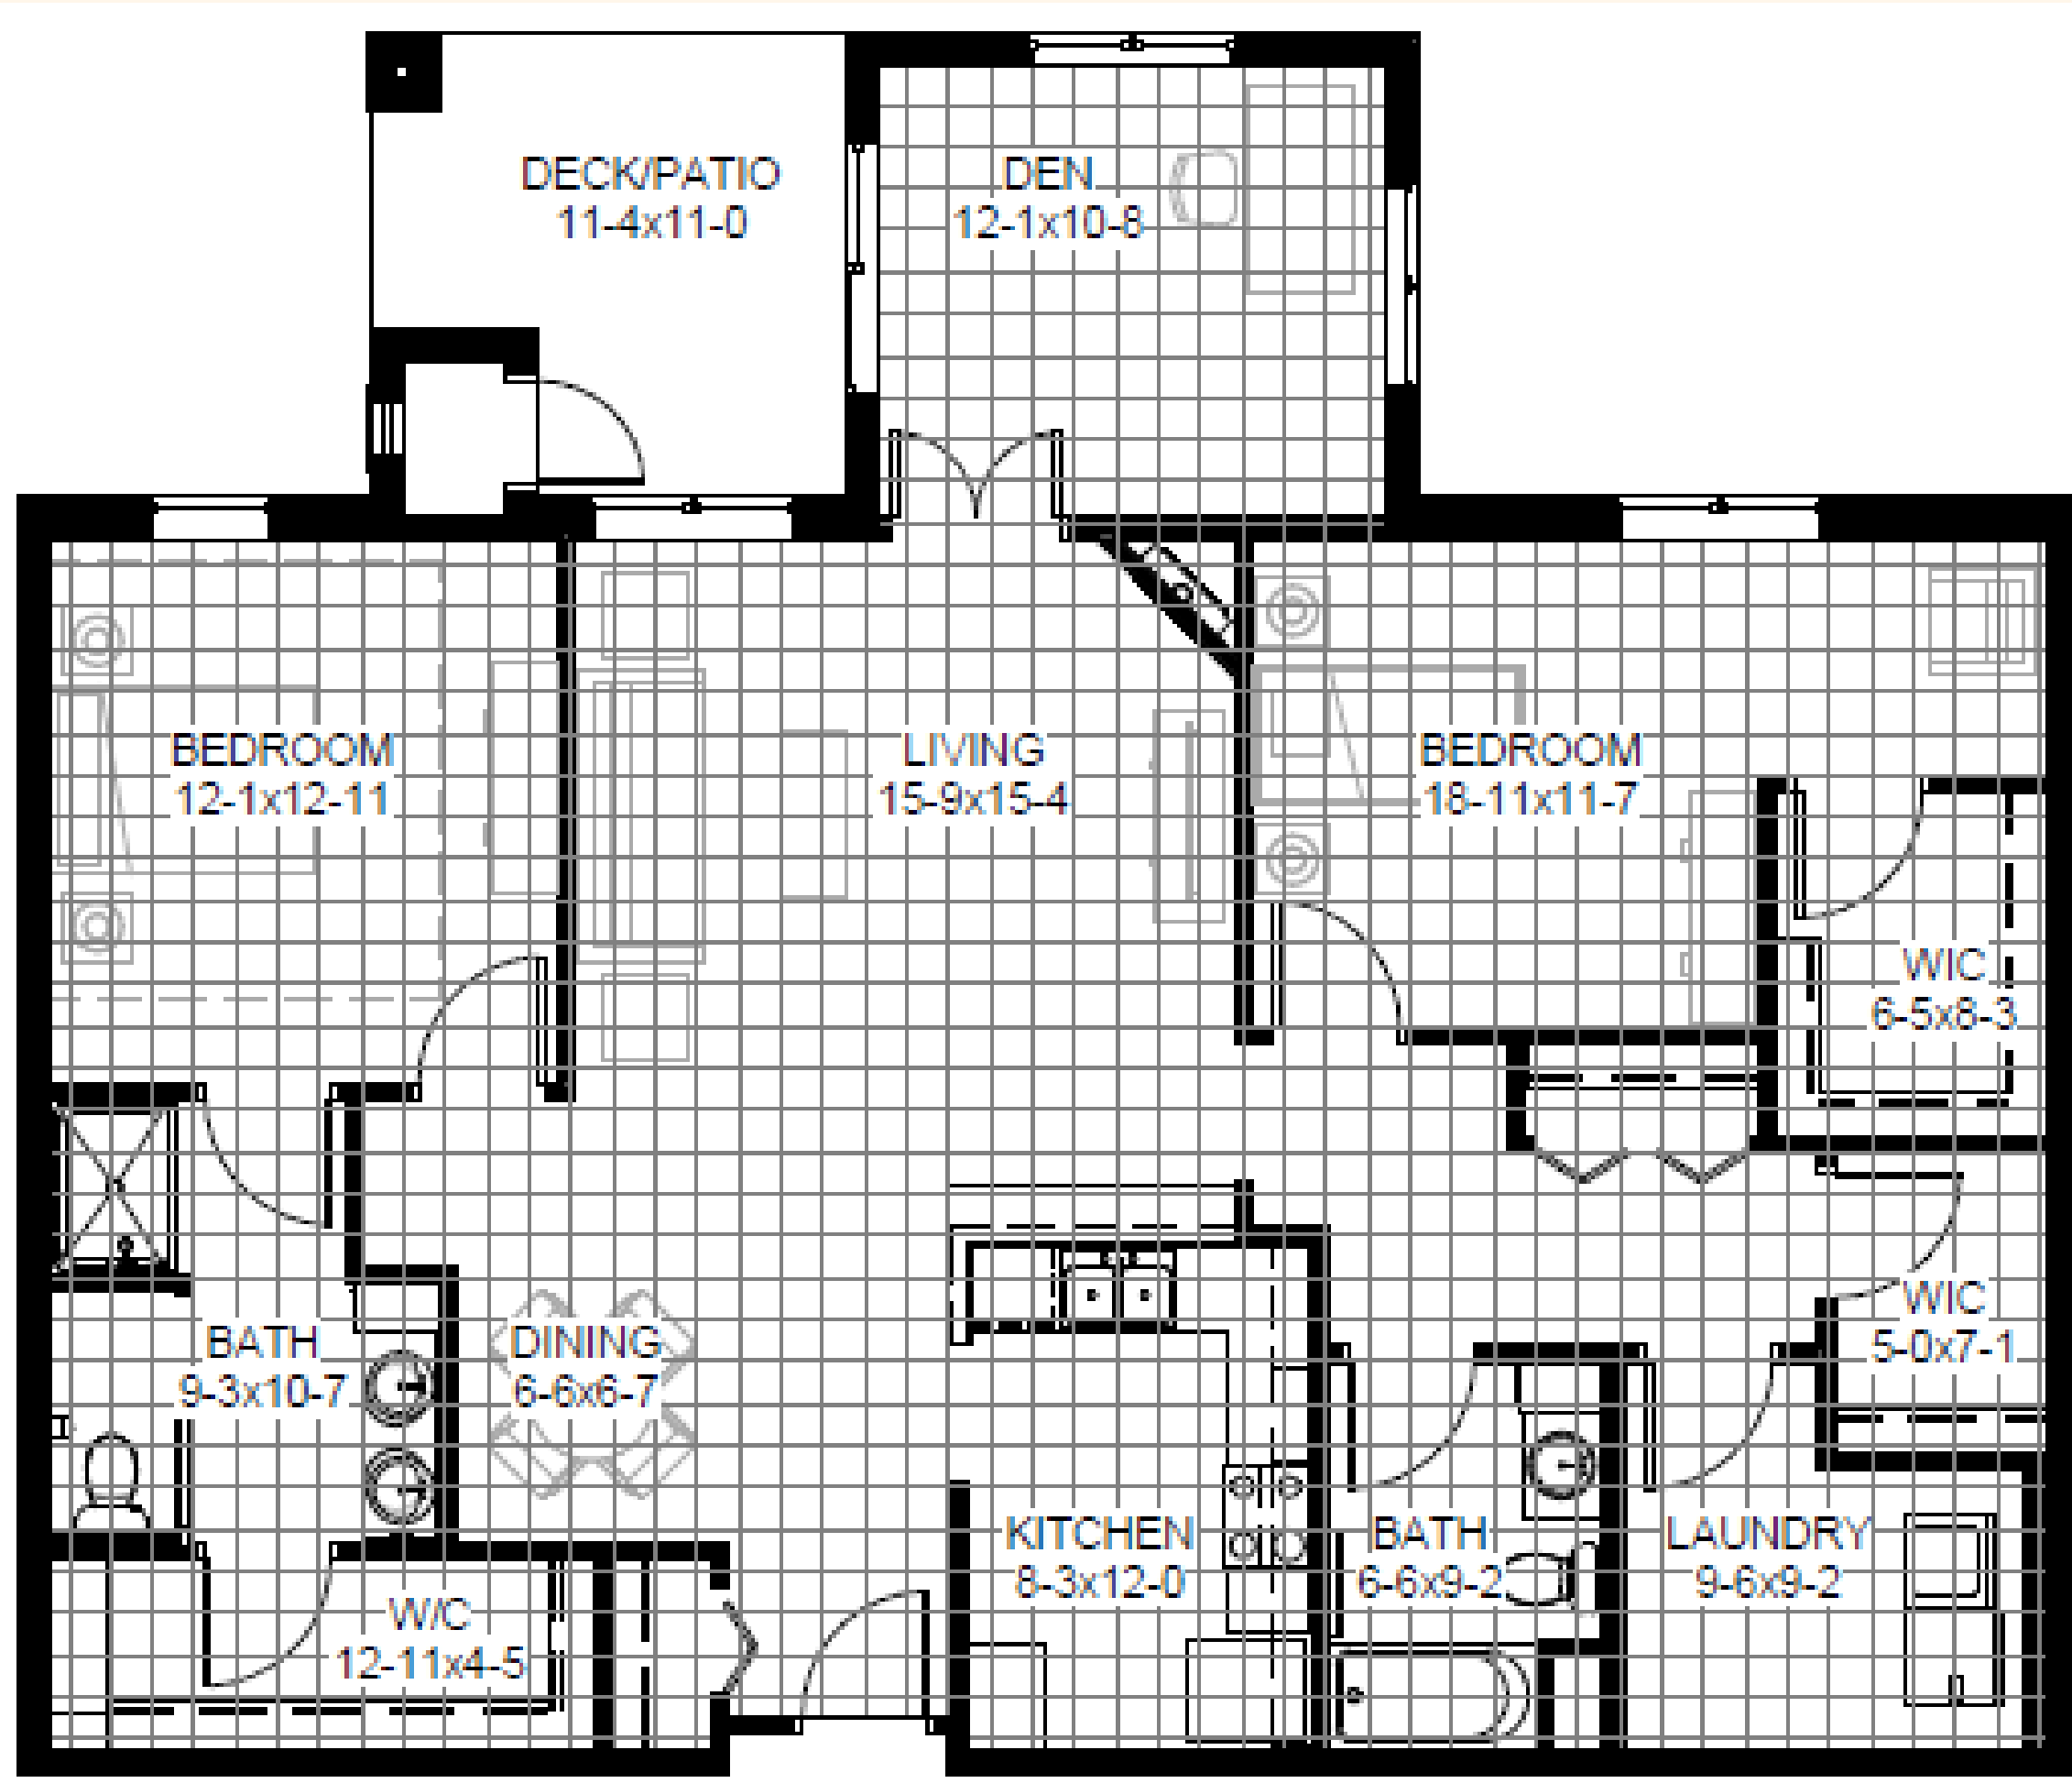

EAGLE CREST SOUTH
SENIOR LIVING
An Eagle Crest Community

608.791.2702 | eaglecrestlife.org | La Crosse, WI

*Square footage is approximate and may vary

Oriole

Two Bedroom with Den, 1,431 SF

Independent Living Plus

EAGLE CREST SOUTH
SENIOR LIVING
An Eagle Crest Community

608.791.2702 | eaglecrestlife.org | La Crosse, WI

*Square footage is approximate and may vary

Swan

Two Bedroom with Den, 1,653 SF

Independent Living Plus