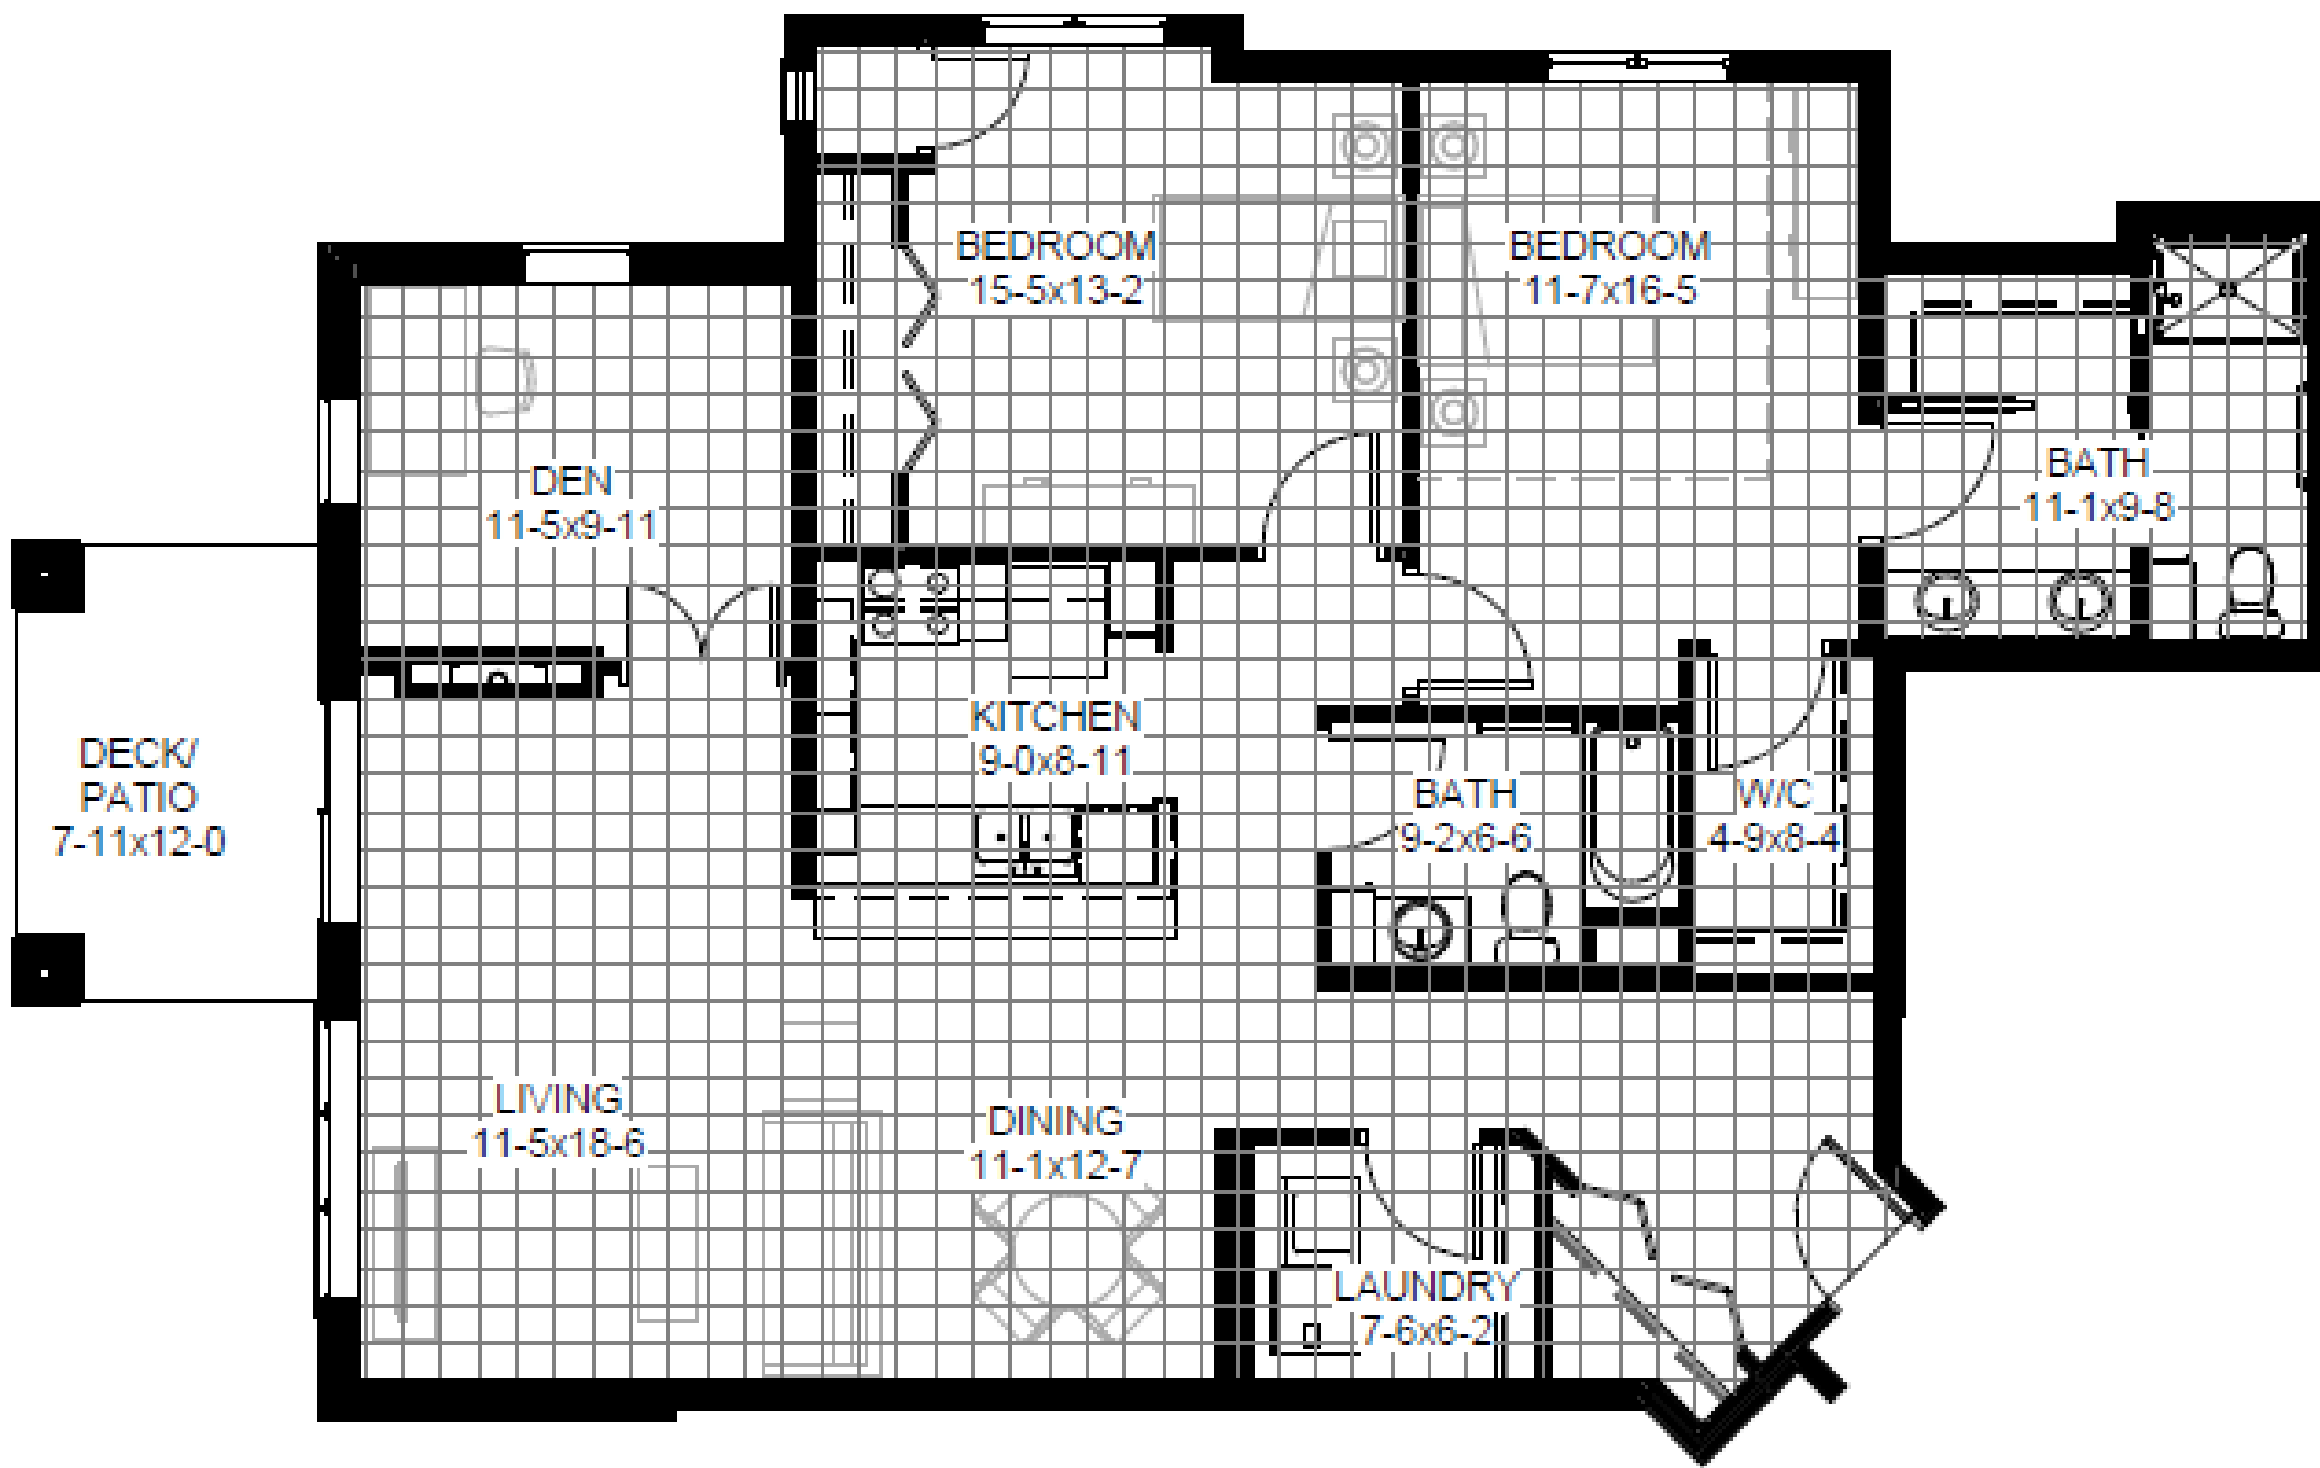

Oriole

Two Bedroom with Den, 1,431 SF

Independent Living Plus