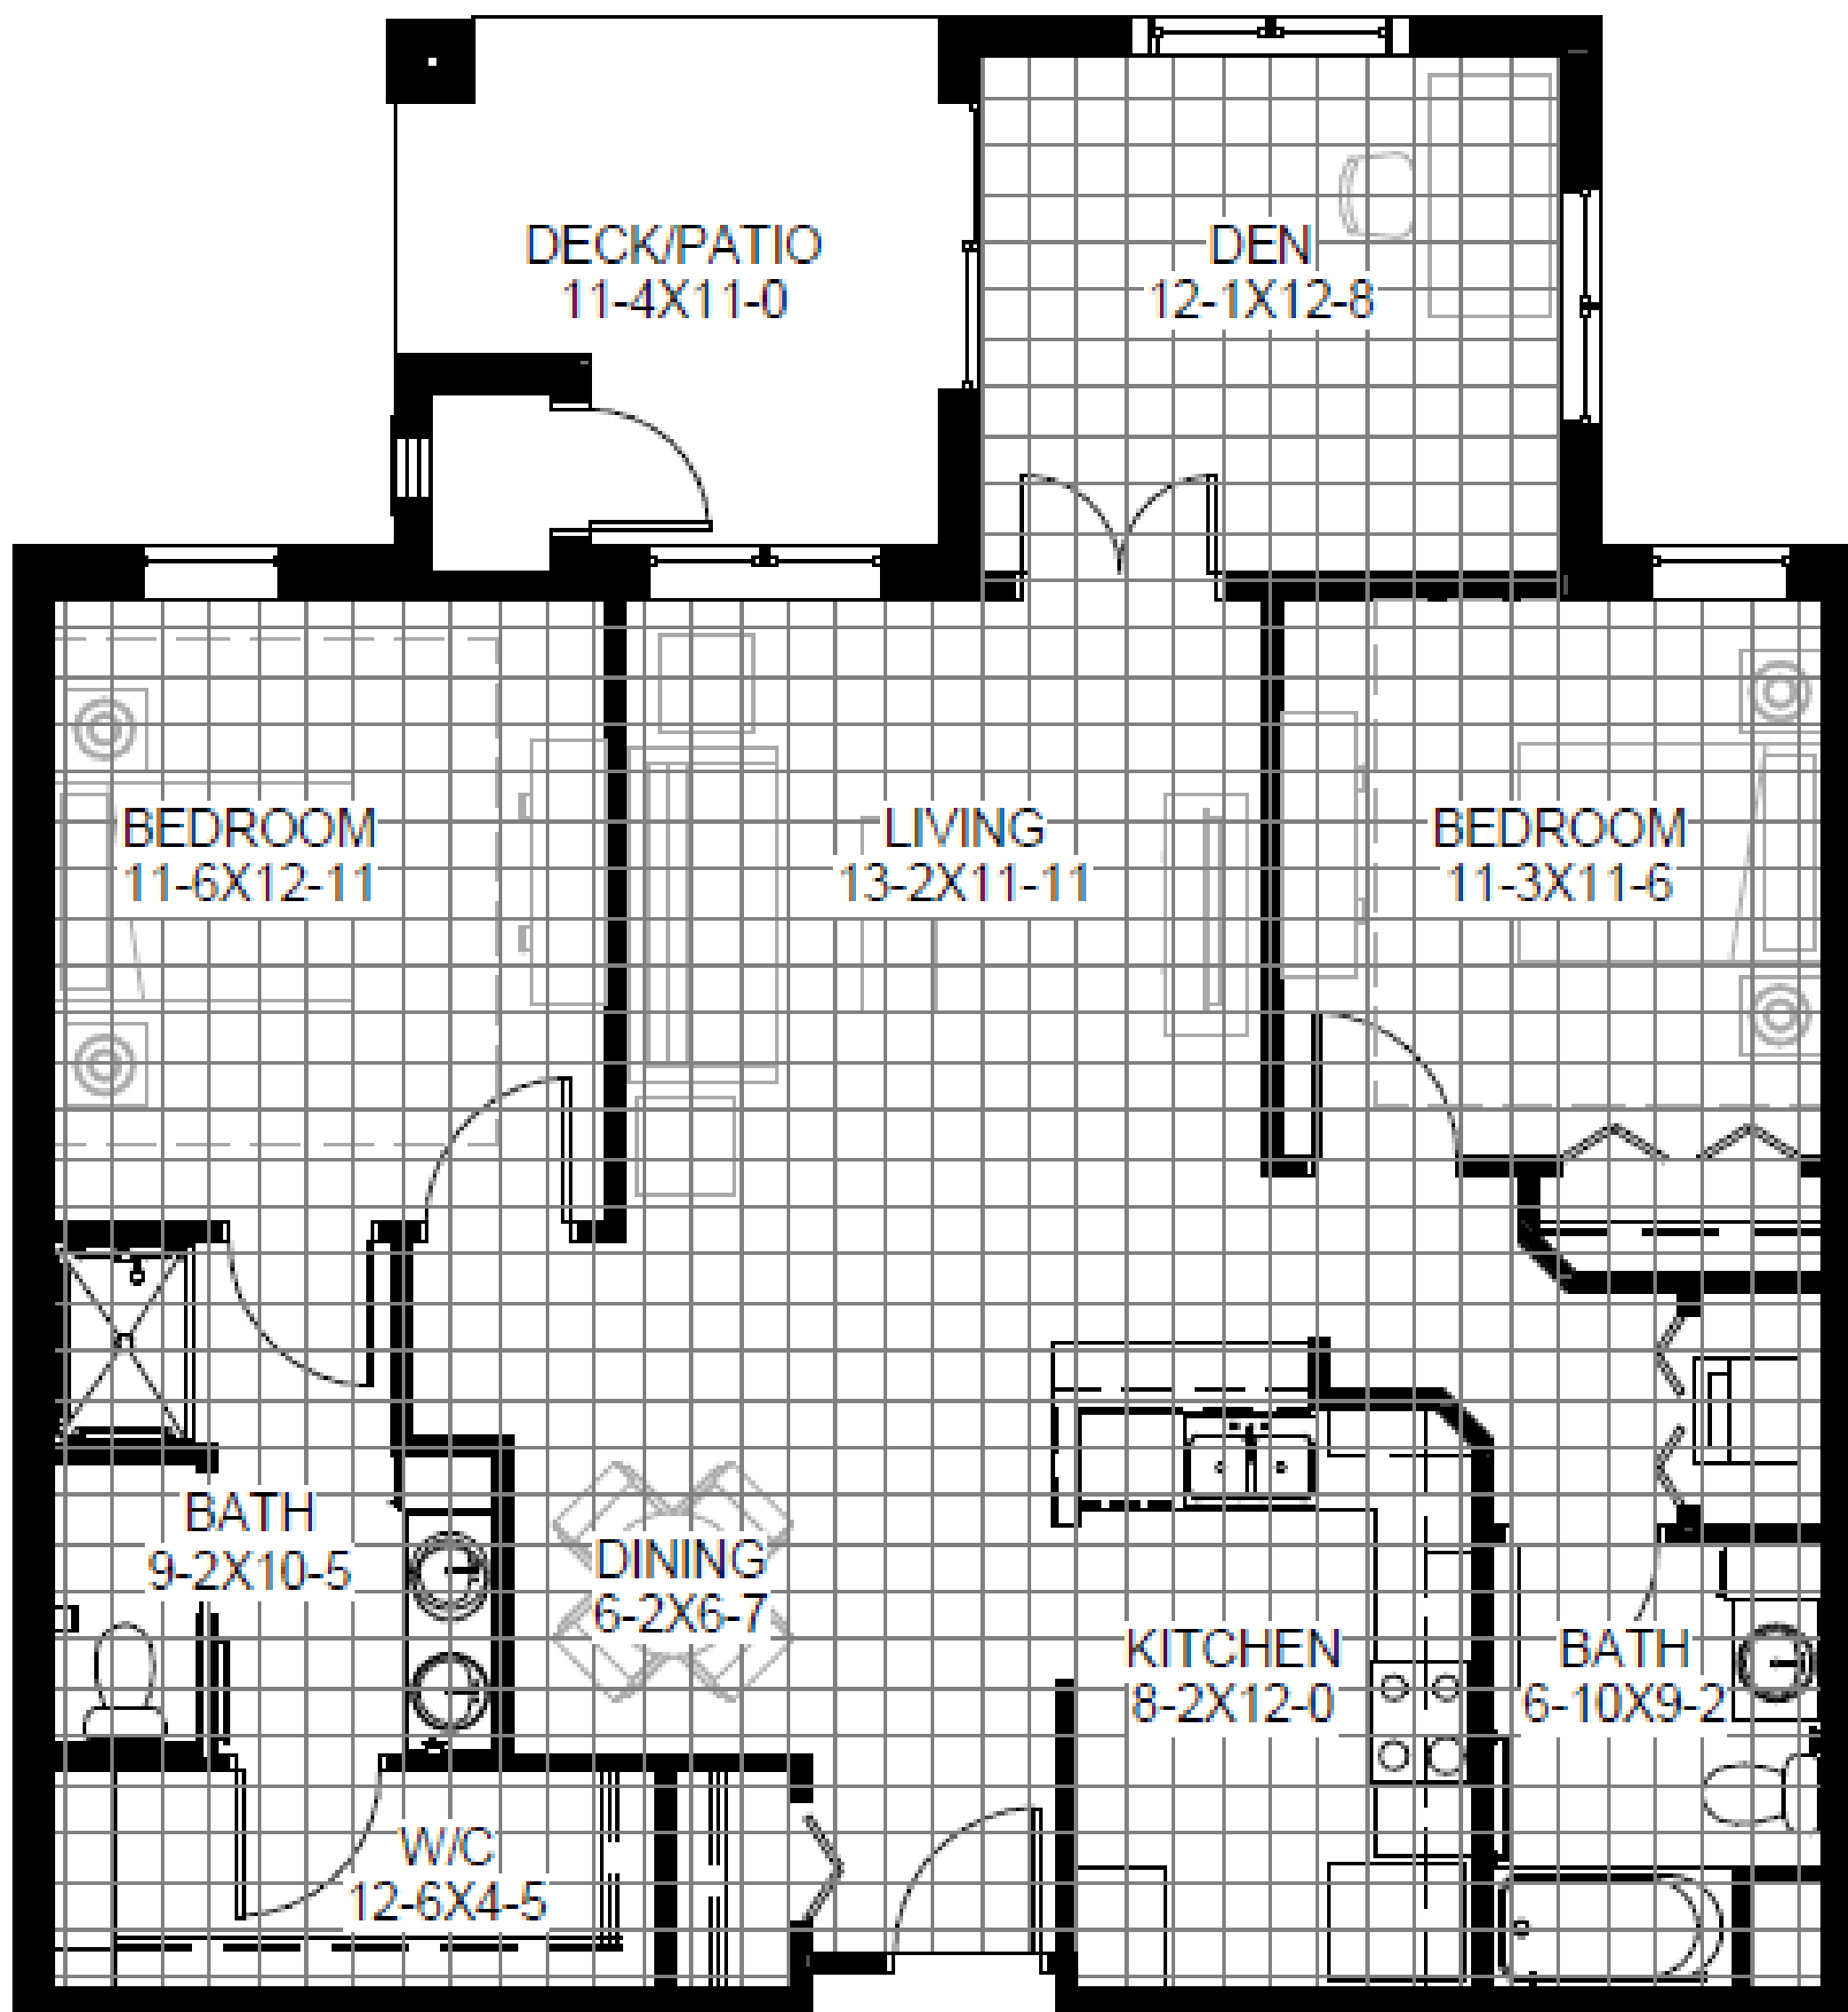

Independent Living Plus

EAGLE CREST SOUTH
SENIOR LIVING
An Eagle Crest Community

608.791.2702 | eaglecrestlife.org | La Crosse, WI

*Square footage is approximate and may vary

Mallard

Two Bedroom, 1,200 SF

Independent Living Plus

EAGLE CREST SOUTH
SENIOR LIVING
An Eagle Crest Community

608.791.2702 | eaglecrestlife.org | La Crosse, WI

*Square footage is approximate and may vary

Nuthatch

Independent Living Plus

Two Bedroom with Sunroom, 1,293 SF