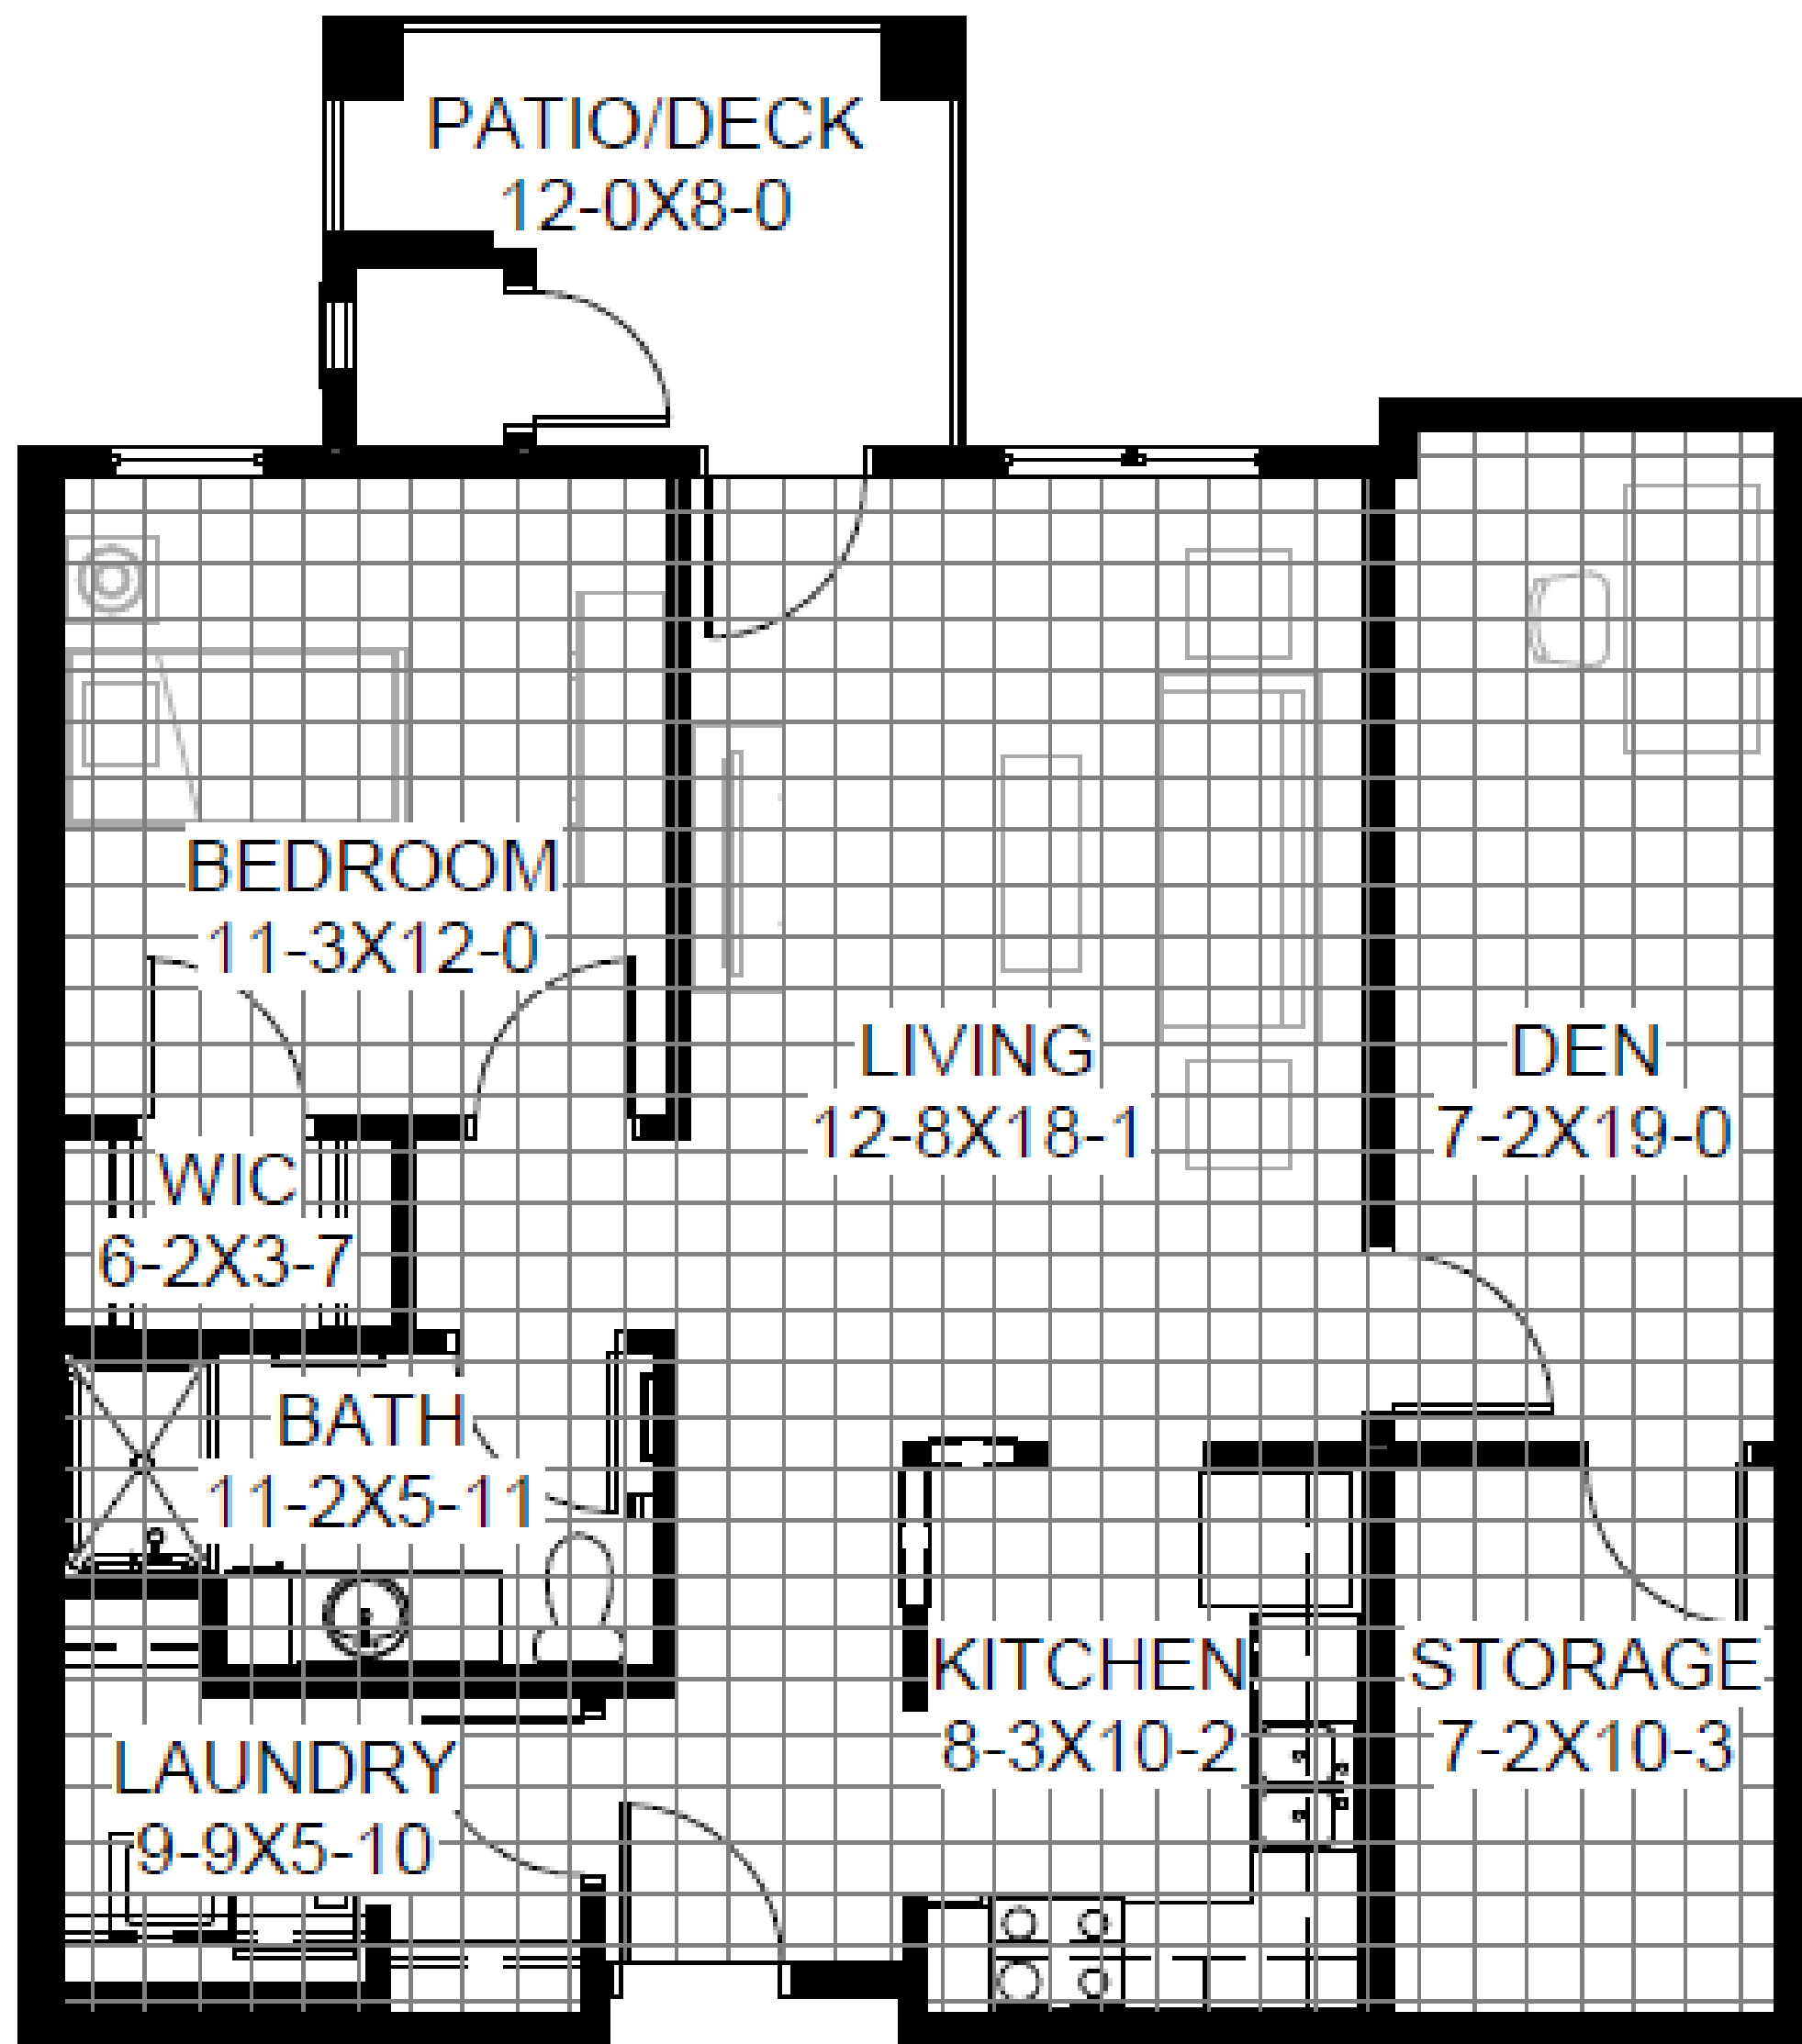

One Bedroom with Sunroom, 980 SF

EAGLE CREST SOUTH
SENIOR LIVING
An Eagle Crest Community

608.791.2702 | eaglecrestlife.org | La Crosse, WI

*Square footage is approximate and may vary

Dove Plus

One Bedroom with Den, 1,007 SF