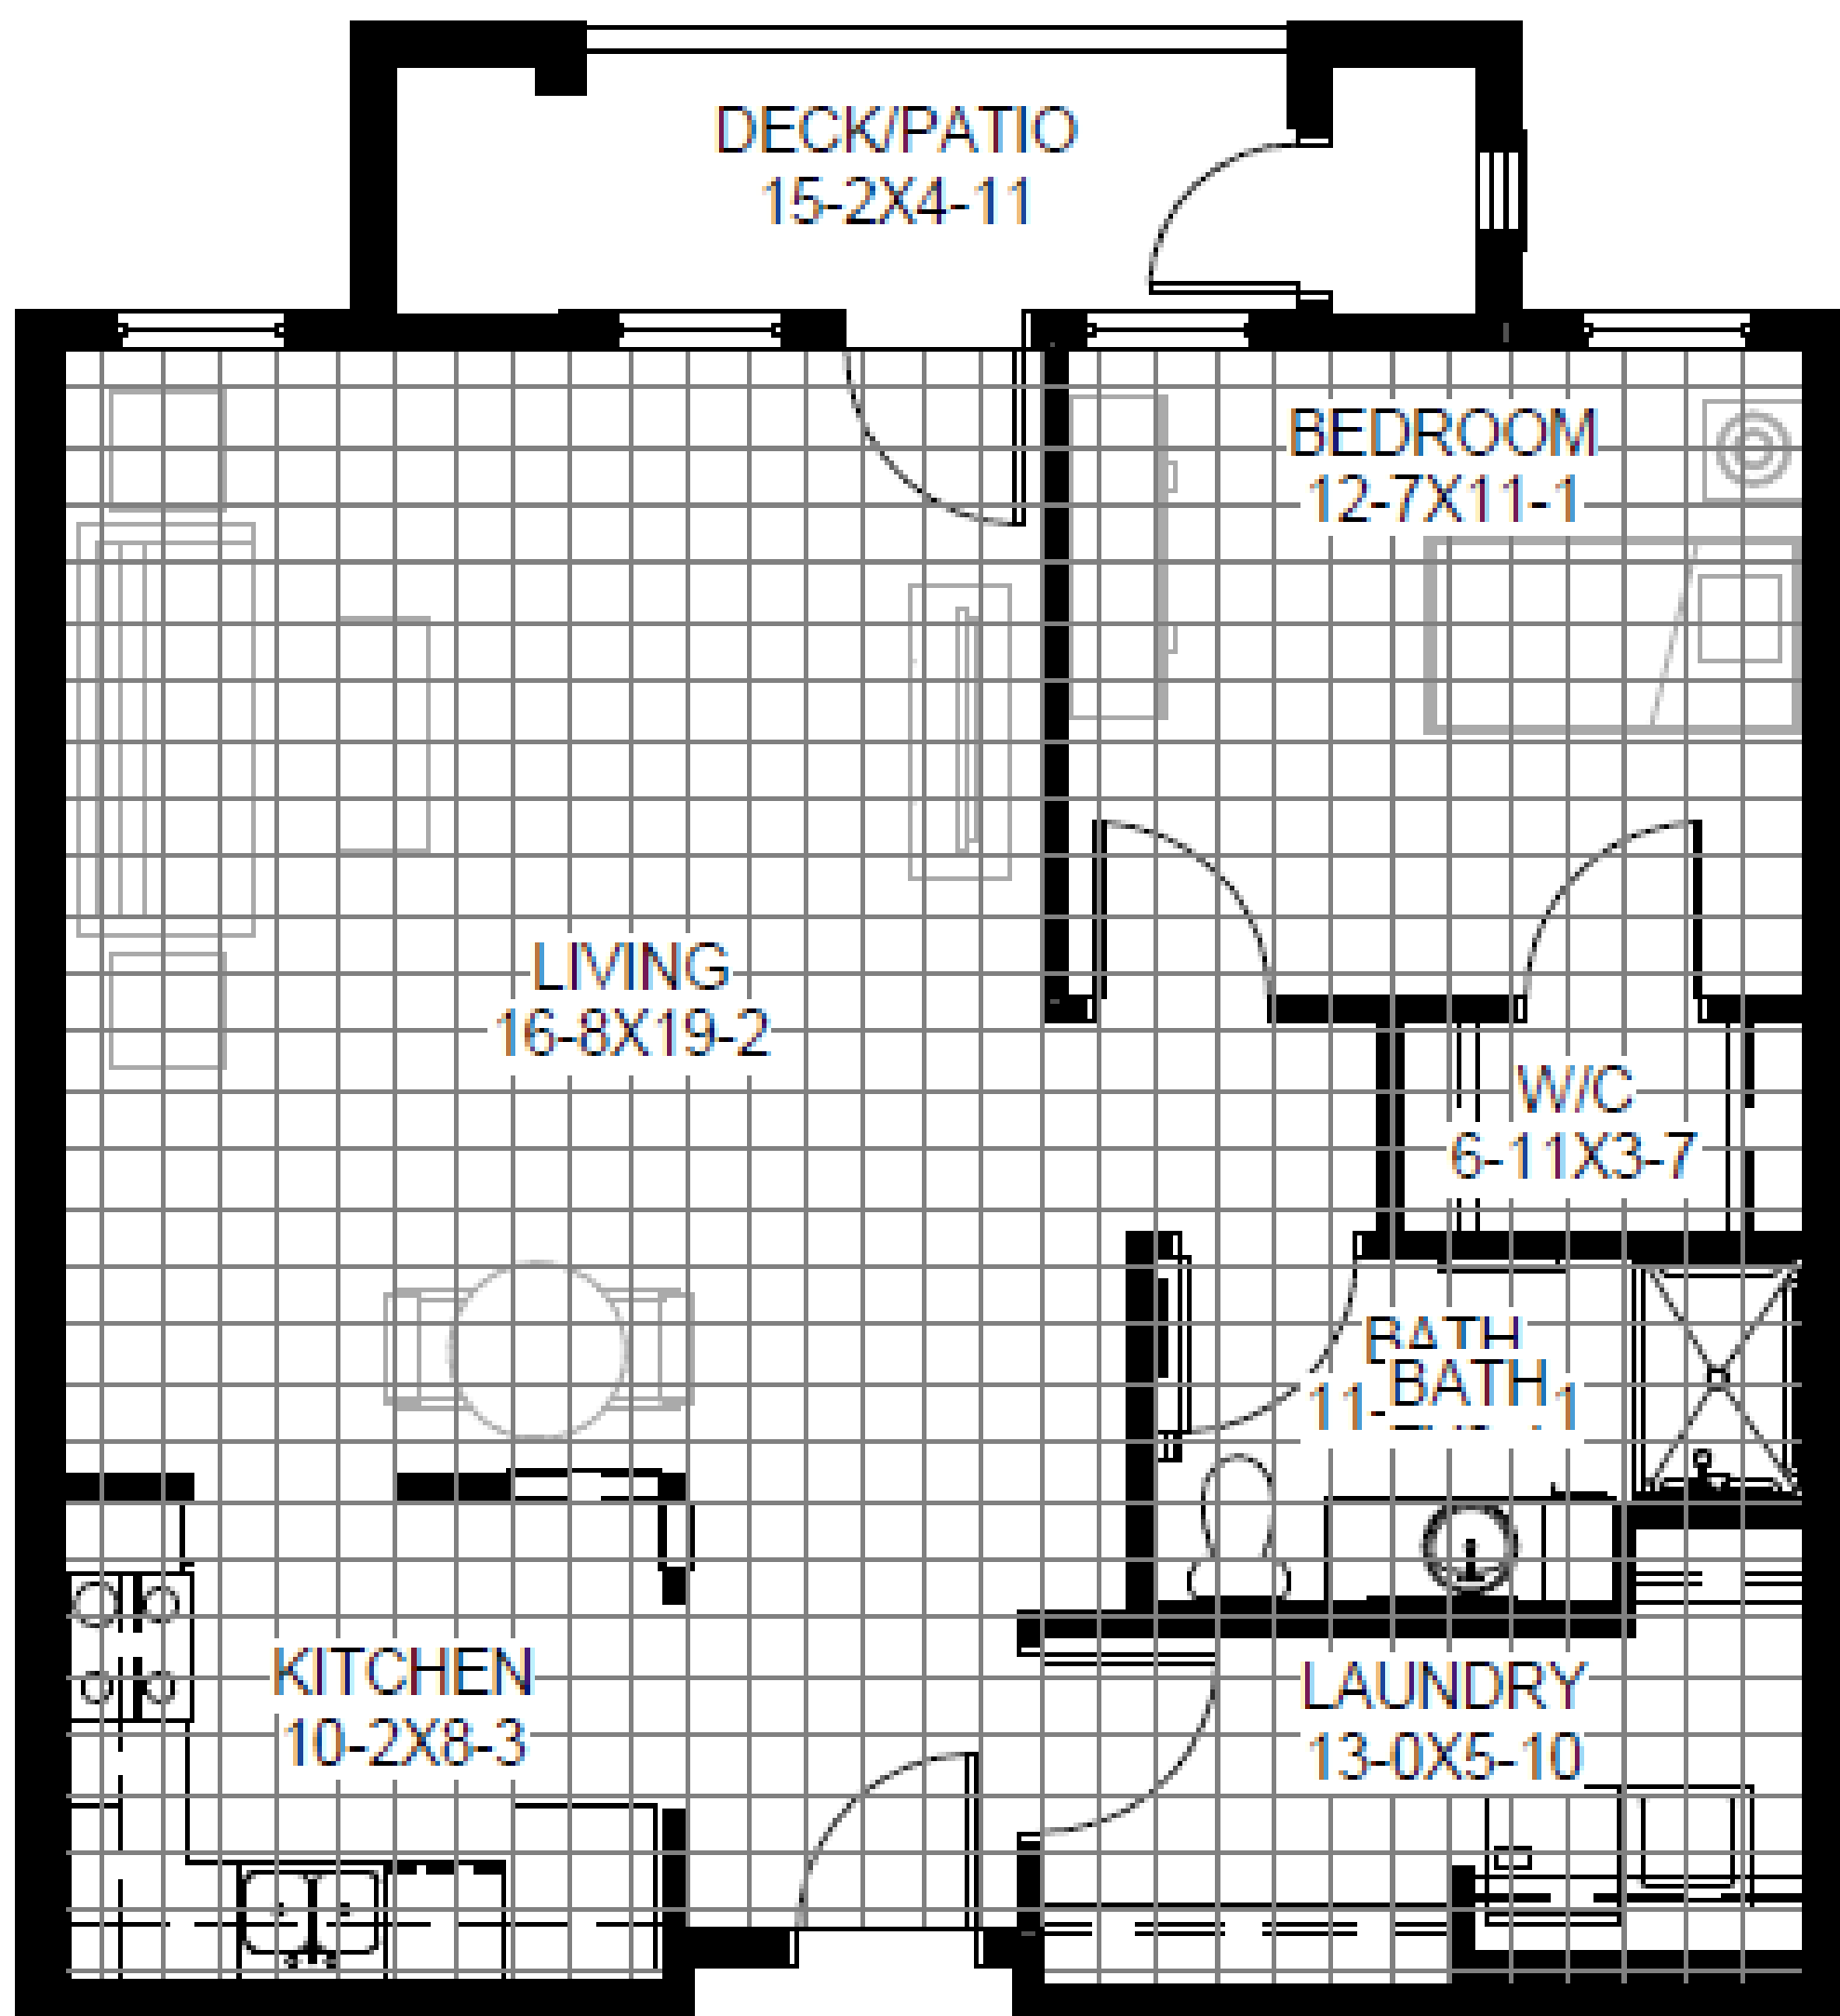

One Bedroom with Sunroom, 980 SF

EAGLE CREST SOUTH
SENIOR LIVING
An Eagle Crest Community

608.791.2702 | eaglecrestlife.org | La Crosse, WI

*Square footage is approximate and may vary

Dove Plus

One Bedroom with Den, 1,007 SF

Independent Living Plus

EAGLE CREST SOUTH
SENIOR LIVING
An Eagle Crest Community

608.791.2702 | eaglecrestlife.org | La Crosse, WI

*Square footage is approximate and may vary

Blue Jay

One Bedroom, 1,119 SF