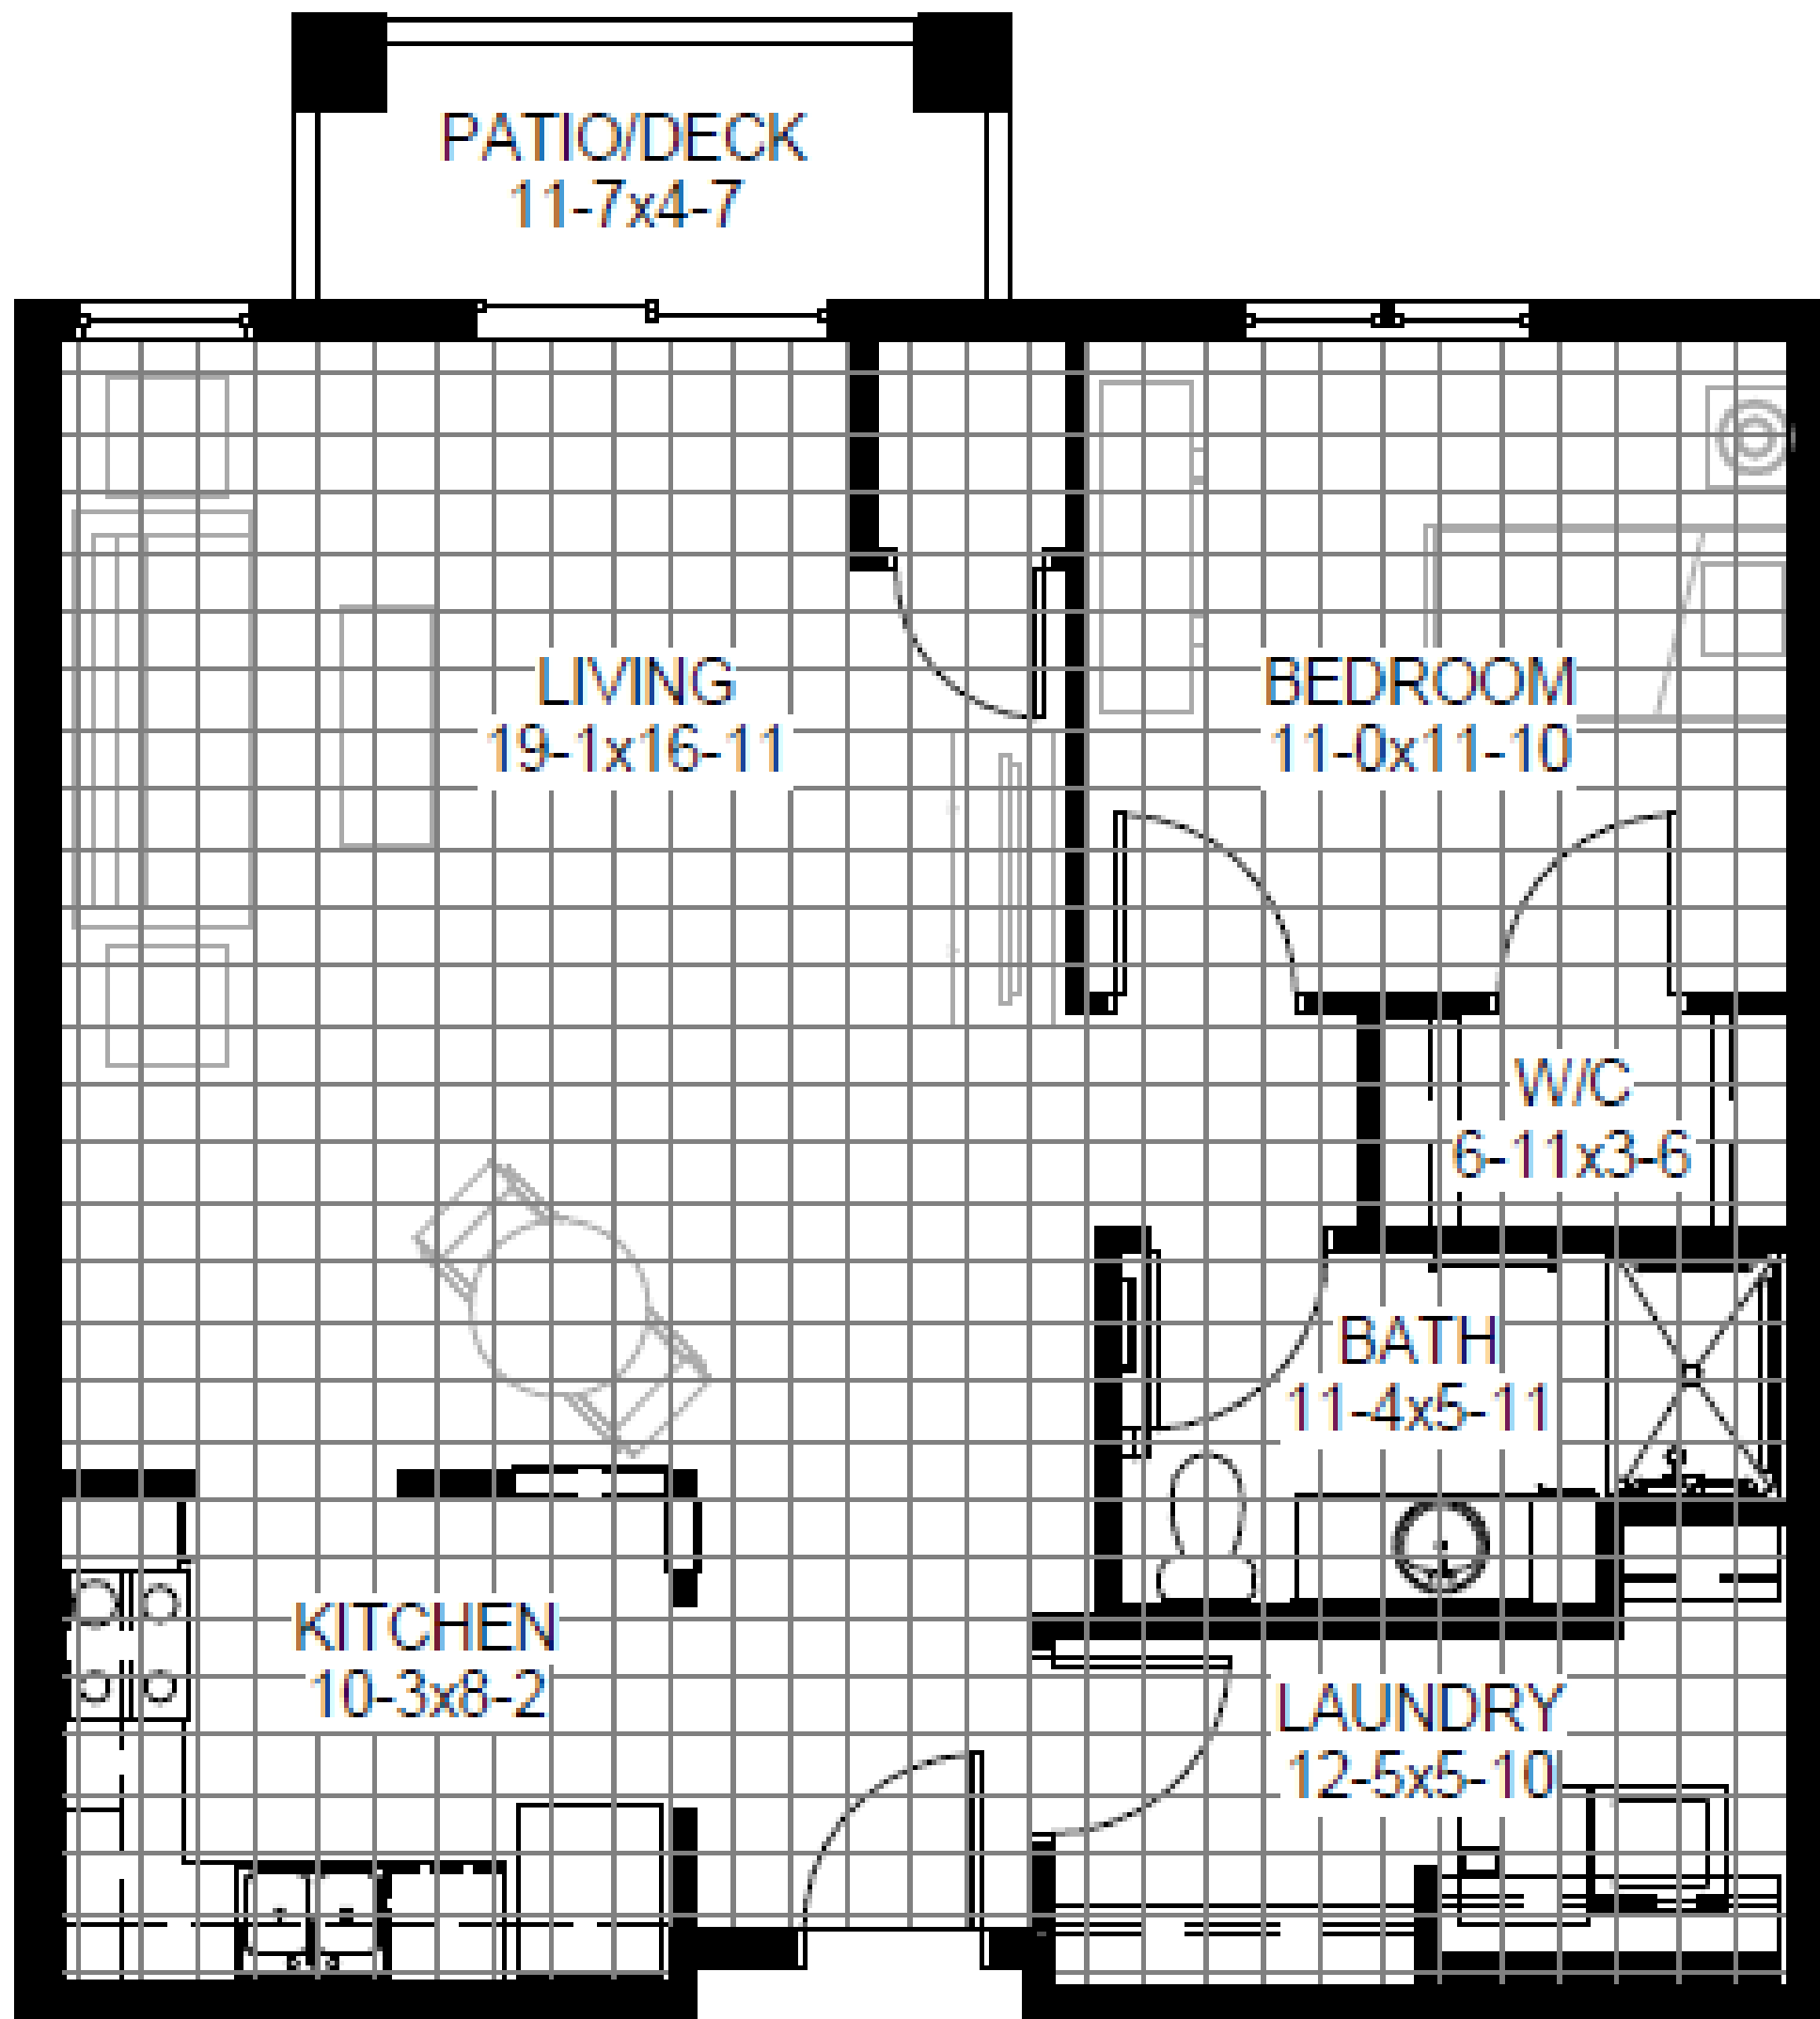

Cardinal One

One Bedroom, 731 SF

Independent Living Plus

EAGLE CREST SOUTH
SENIOR LIVING
An Eagle Crest Community

608.791.2702 | eaglecrestlife.org | La Crosse, WI

*Square footage is approximate and may vary

Cardinal Two

Independent Living Plus

One Bedroom with Den, 905 SF

EAGLE CREST SOUTH
SENIOR LIVING
An Eagle Crest Community

608.791.2702 | eaglecrestlife.org | La Crosse, WI

*Square footage is approximate and may vary

Wren

One Bedroom, 979 SF

Independent Living Plus

EAGLE CREST SOUTH
SENIOR LIVING
An Eagle Crest Community

608.791.2702 | eaglecrestlife.org | La Crosse, WI

*Square footage is approximate and may vary

Dove

Independent Living Plus