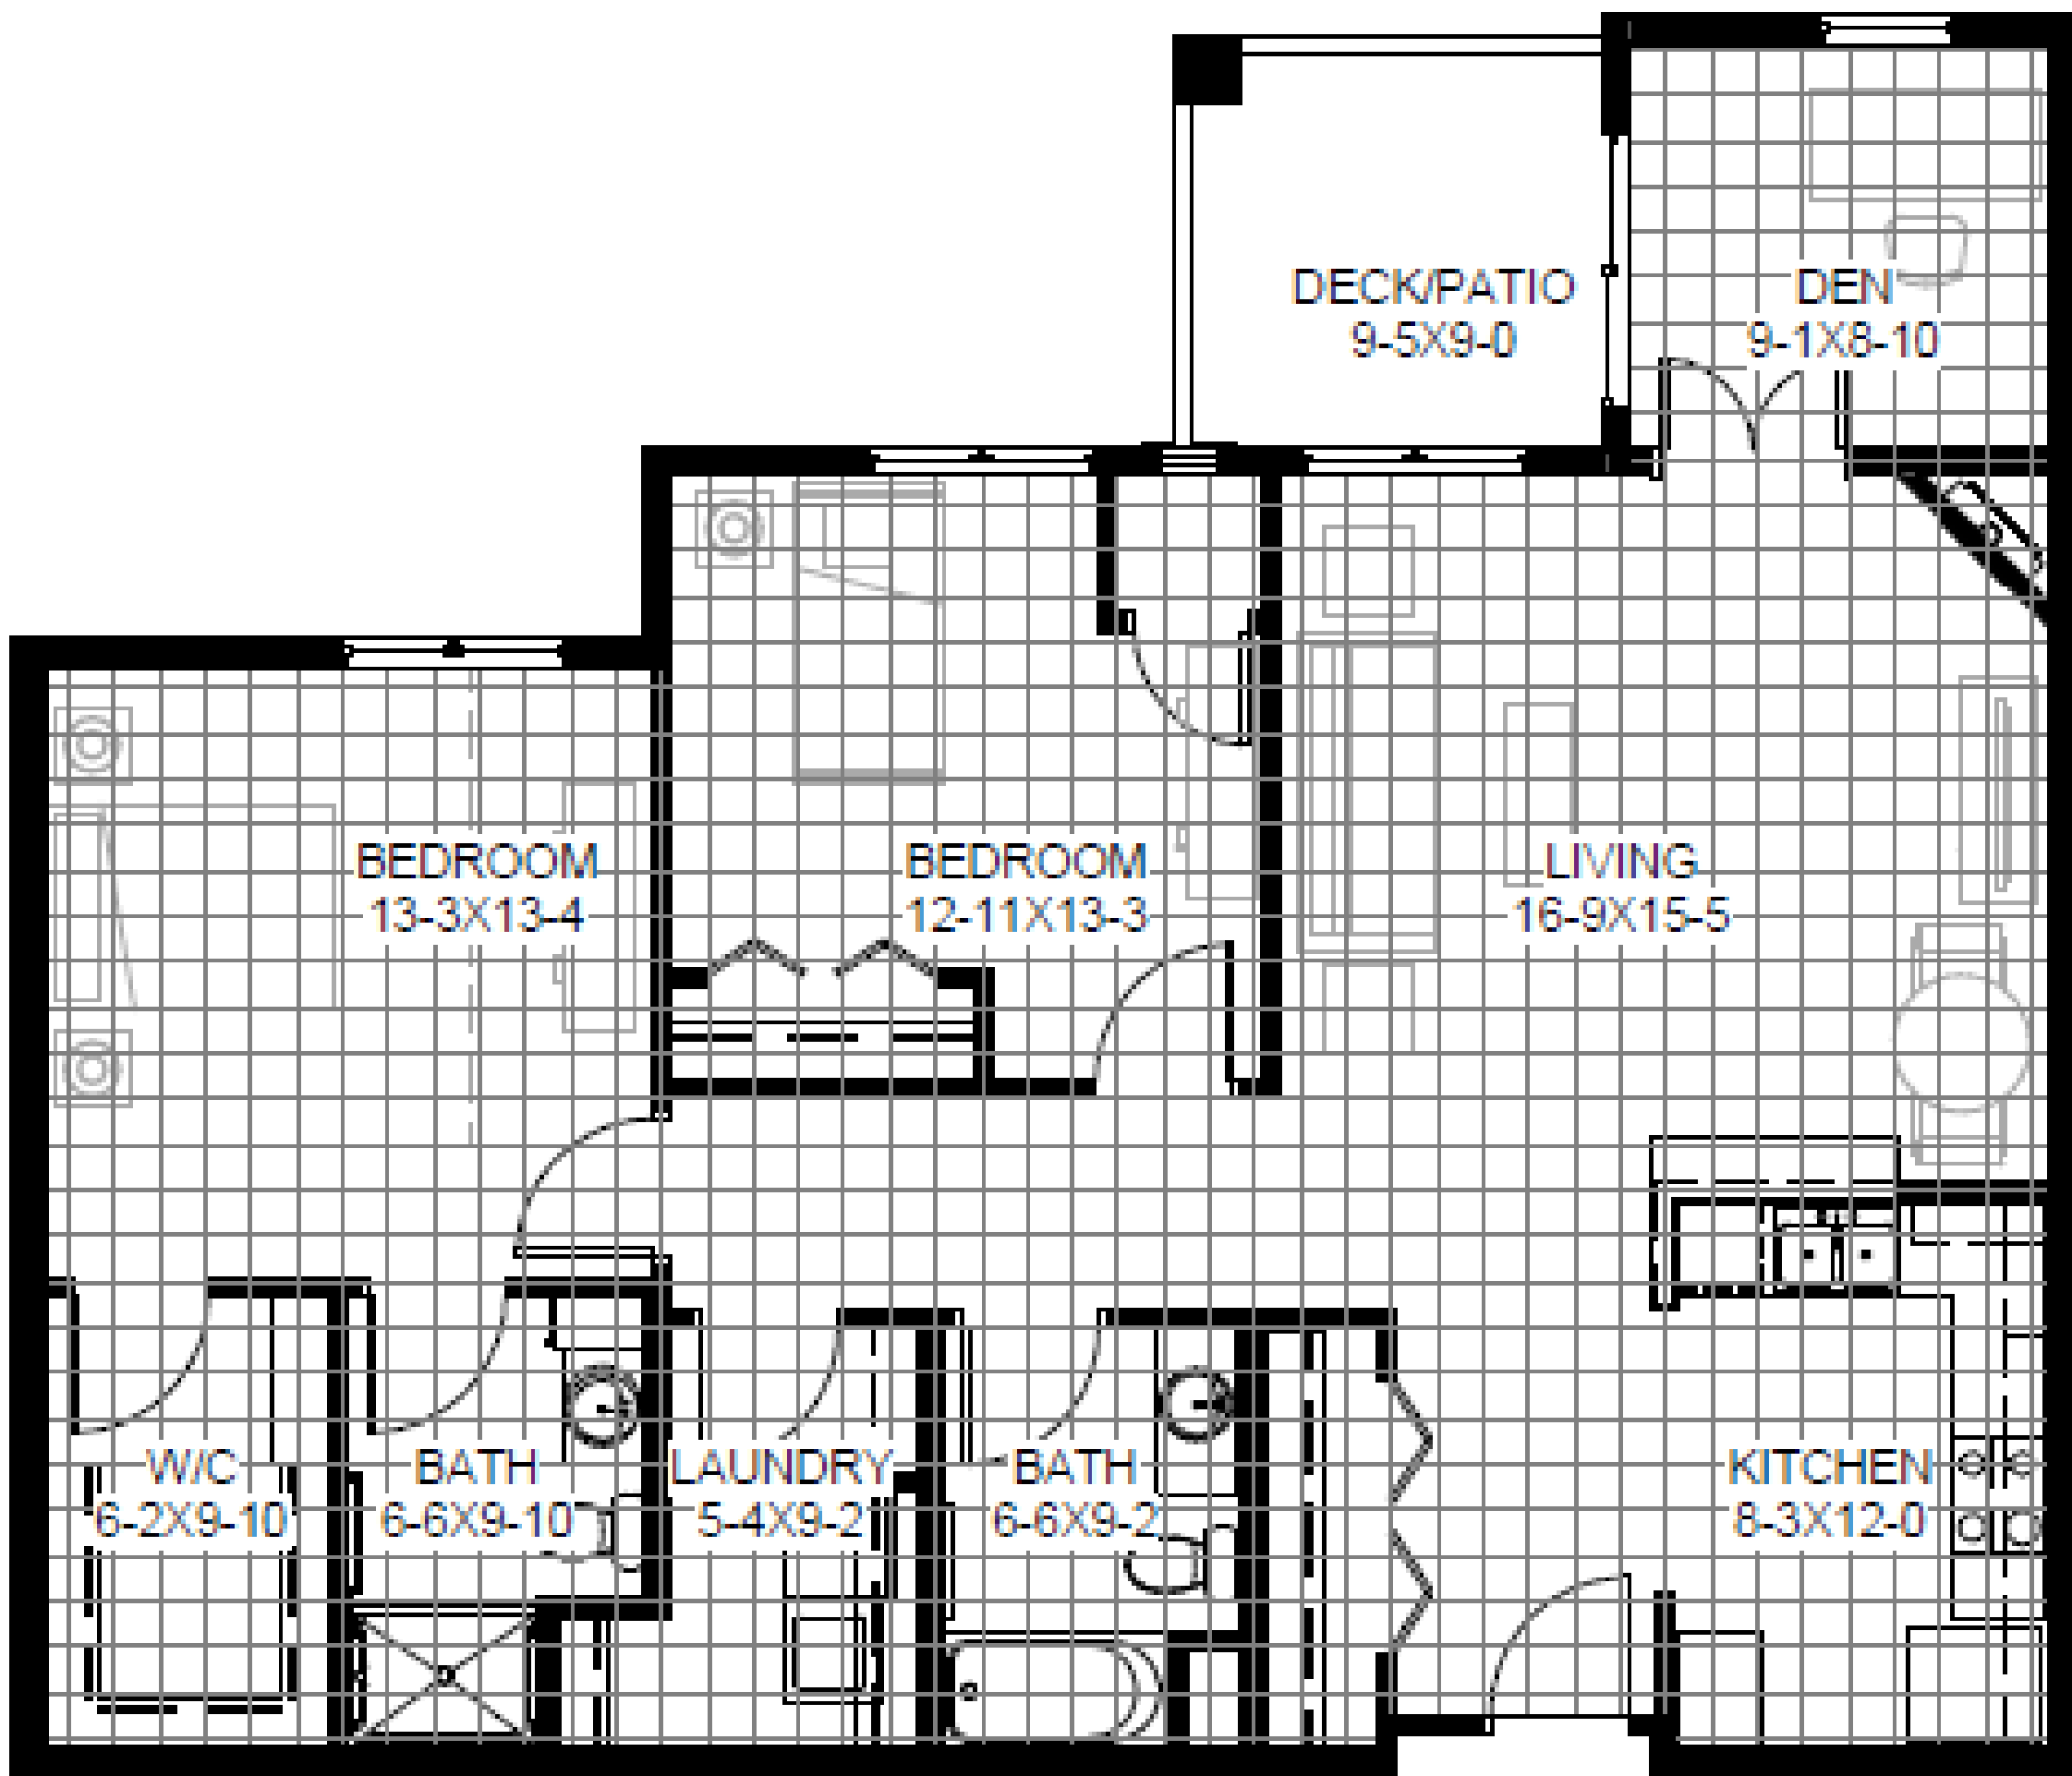

EAGLE CREST SOUTH
SENIOR LIVING
An Eagle Crest Community

608.791.2702 | eaglecrestlife.org | La Crosse, WI

*Square footage is approximate and may vary

Loon

Two Bedroom with Den, 1,339 SF

Independent Living Plus

EAGLE CREST SOUTH
SENIOR LIVING
An Eagle Crest Community

608.791.2702 | eaglecrestlife.org | La Crosse, WI

*Square footage is approximate and may vary

Pelican

Independent Living Plus

Two Bedroom with Den, 1,368 SF