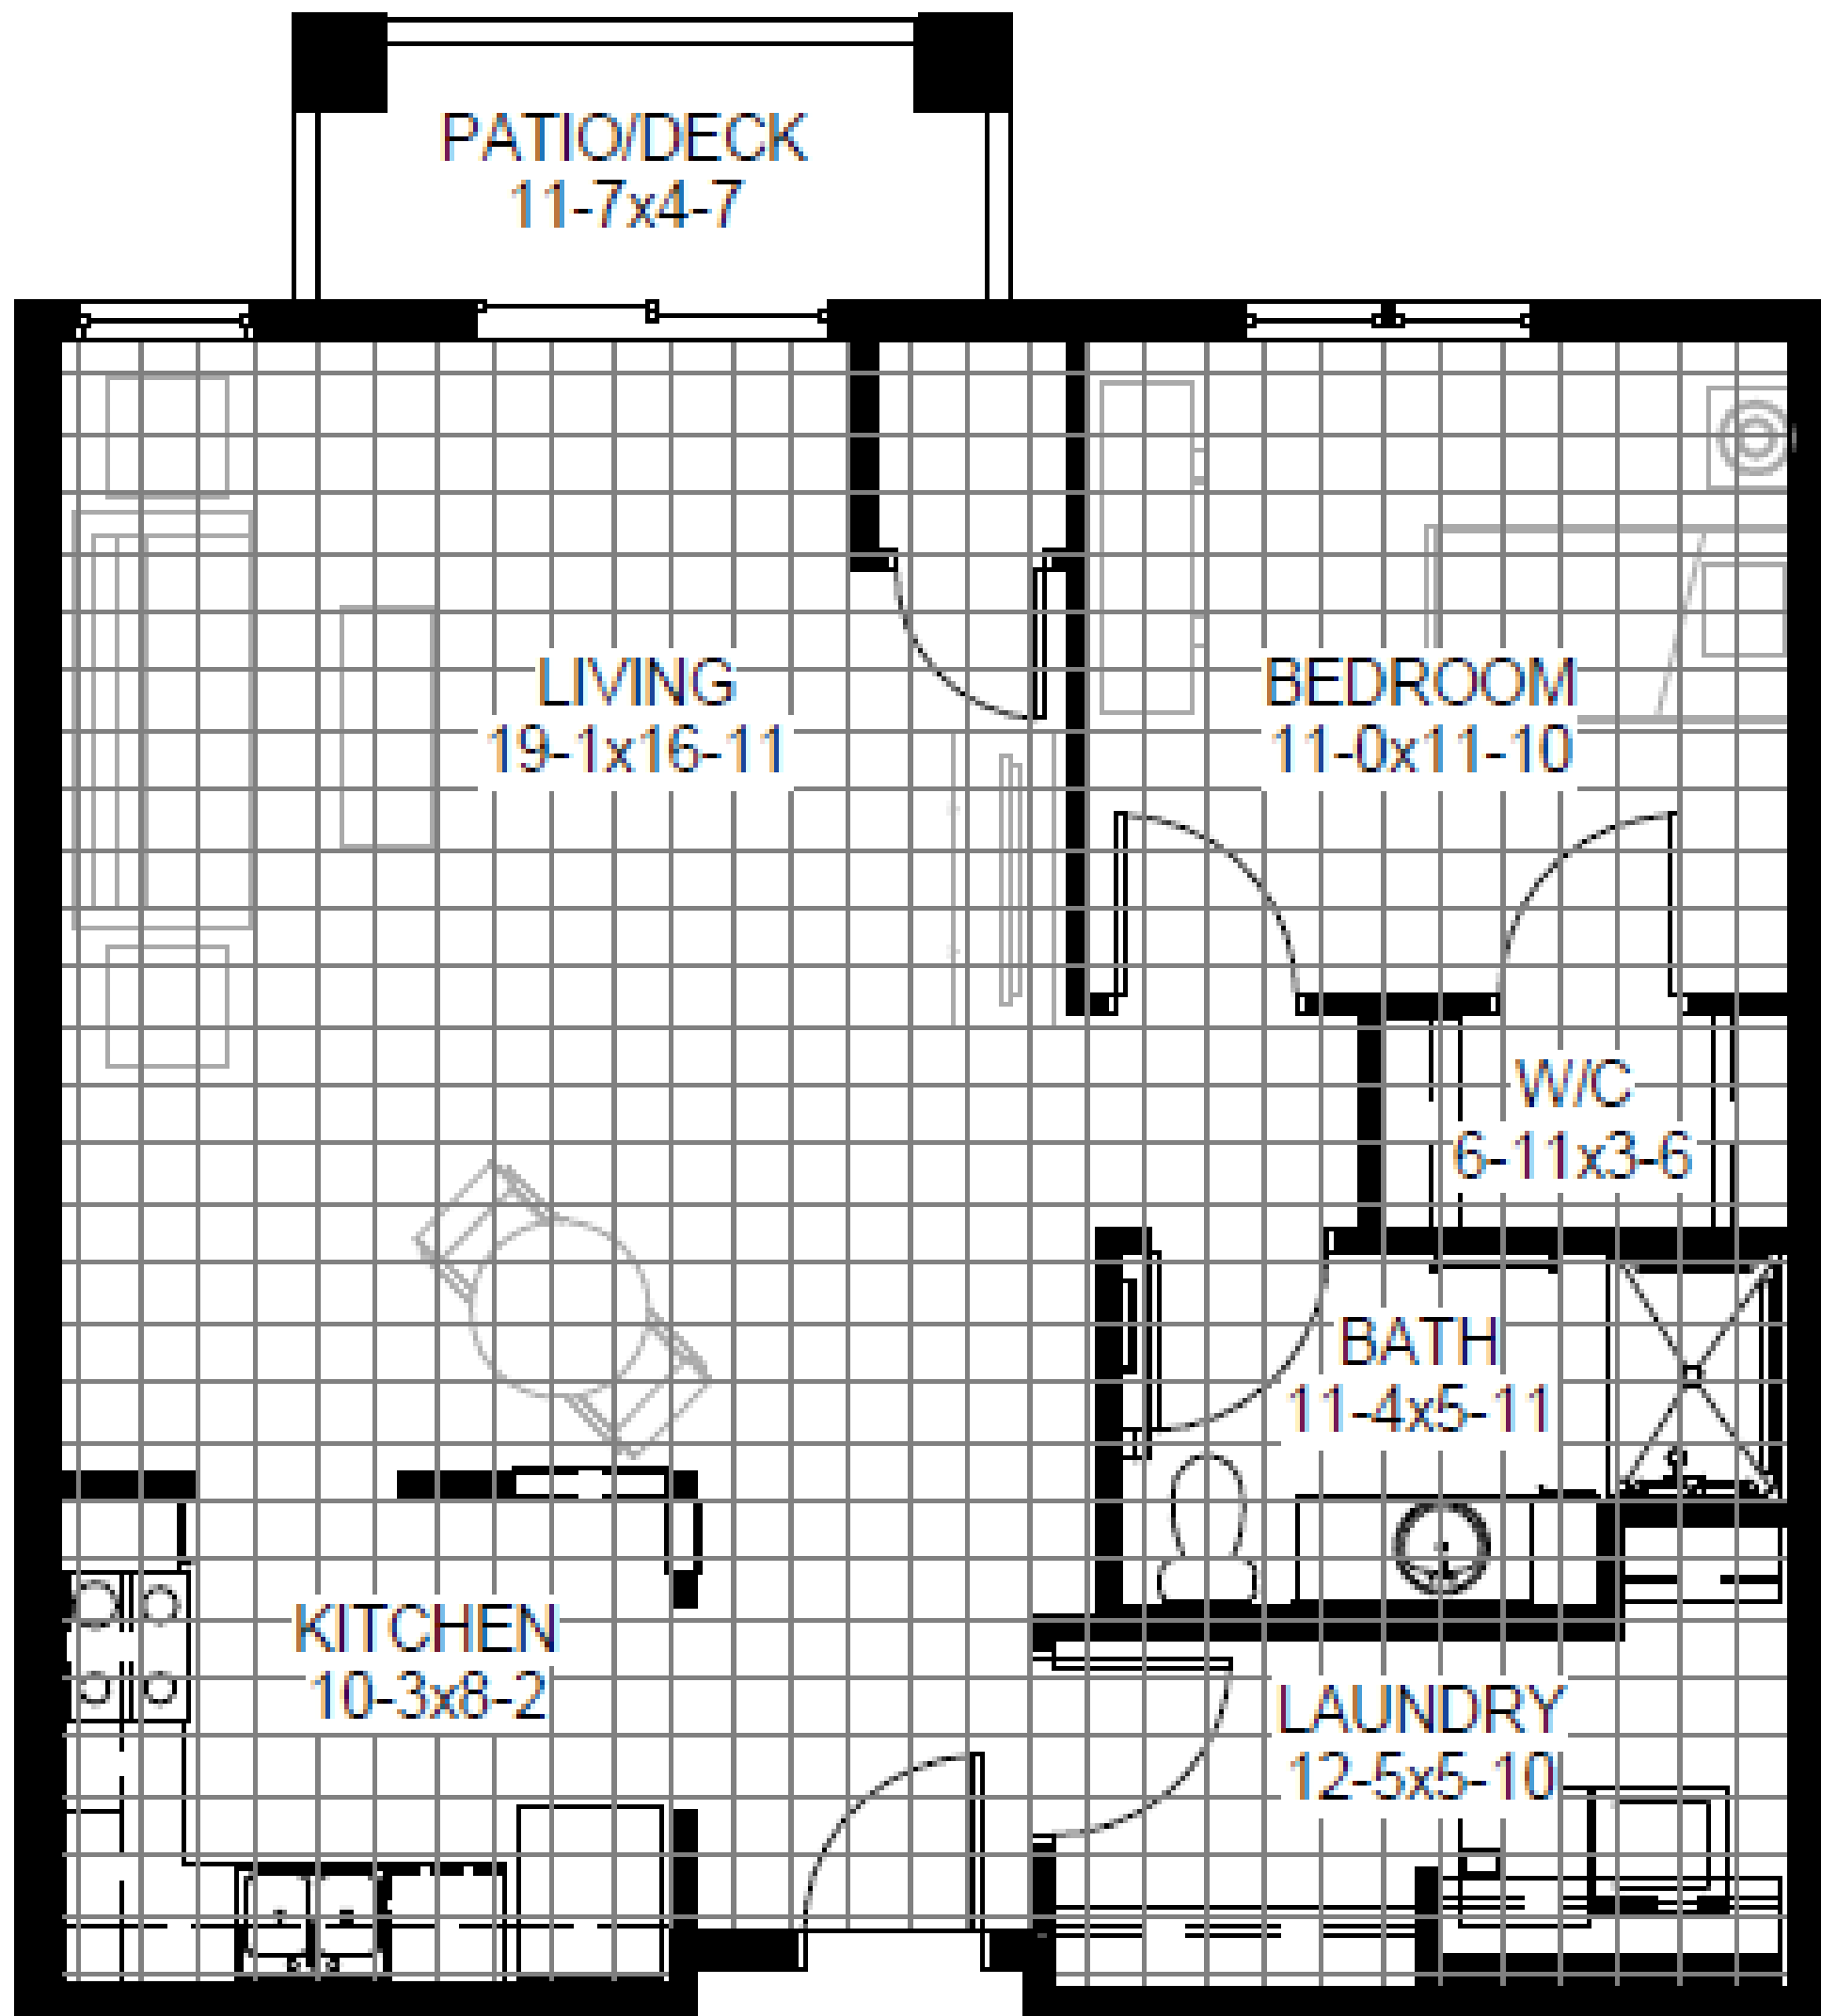

Cardinal Two

Independent Living Plus

One Bedroom with Den, 905 SF

EAGLE CREST SOUTH
SENIOR LIVING
An Eagle Crest Community

608.791.2702 | eaglecrestlife.org | La Crosse, WI

*Square footage is approximate and may vary

Wren

One Bedroom, 979 SF

Independent Living Plus

EAGLE CREST SOUTH
SENIOR LIVING
An Eagle Crest Community

608.791.2702 | eaglecrestlife.org | La Crosse, WI

*Square footage is approximate and may vary

Dove

Independent Living Plus

One Bedroom with Sunroom, 980 SF

EAGLE CREST SOUTH
SENIOR LIVING
An Eagle Crest Community

608.791.2702 | eaglecrestlife.org | La Crosse, WI

*Square footage is approximate and may vary

Dove Plus

One Bedroom with Den, 1,007 SF