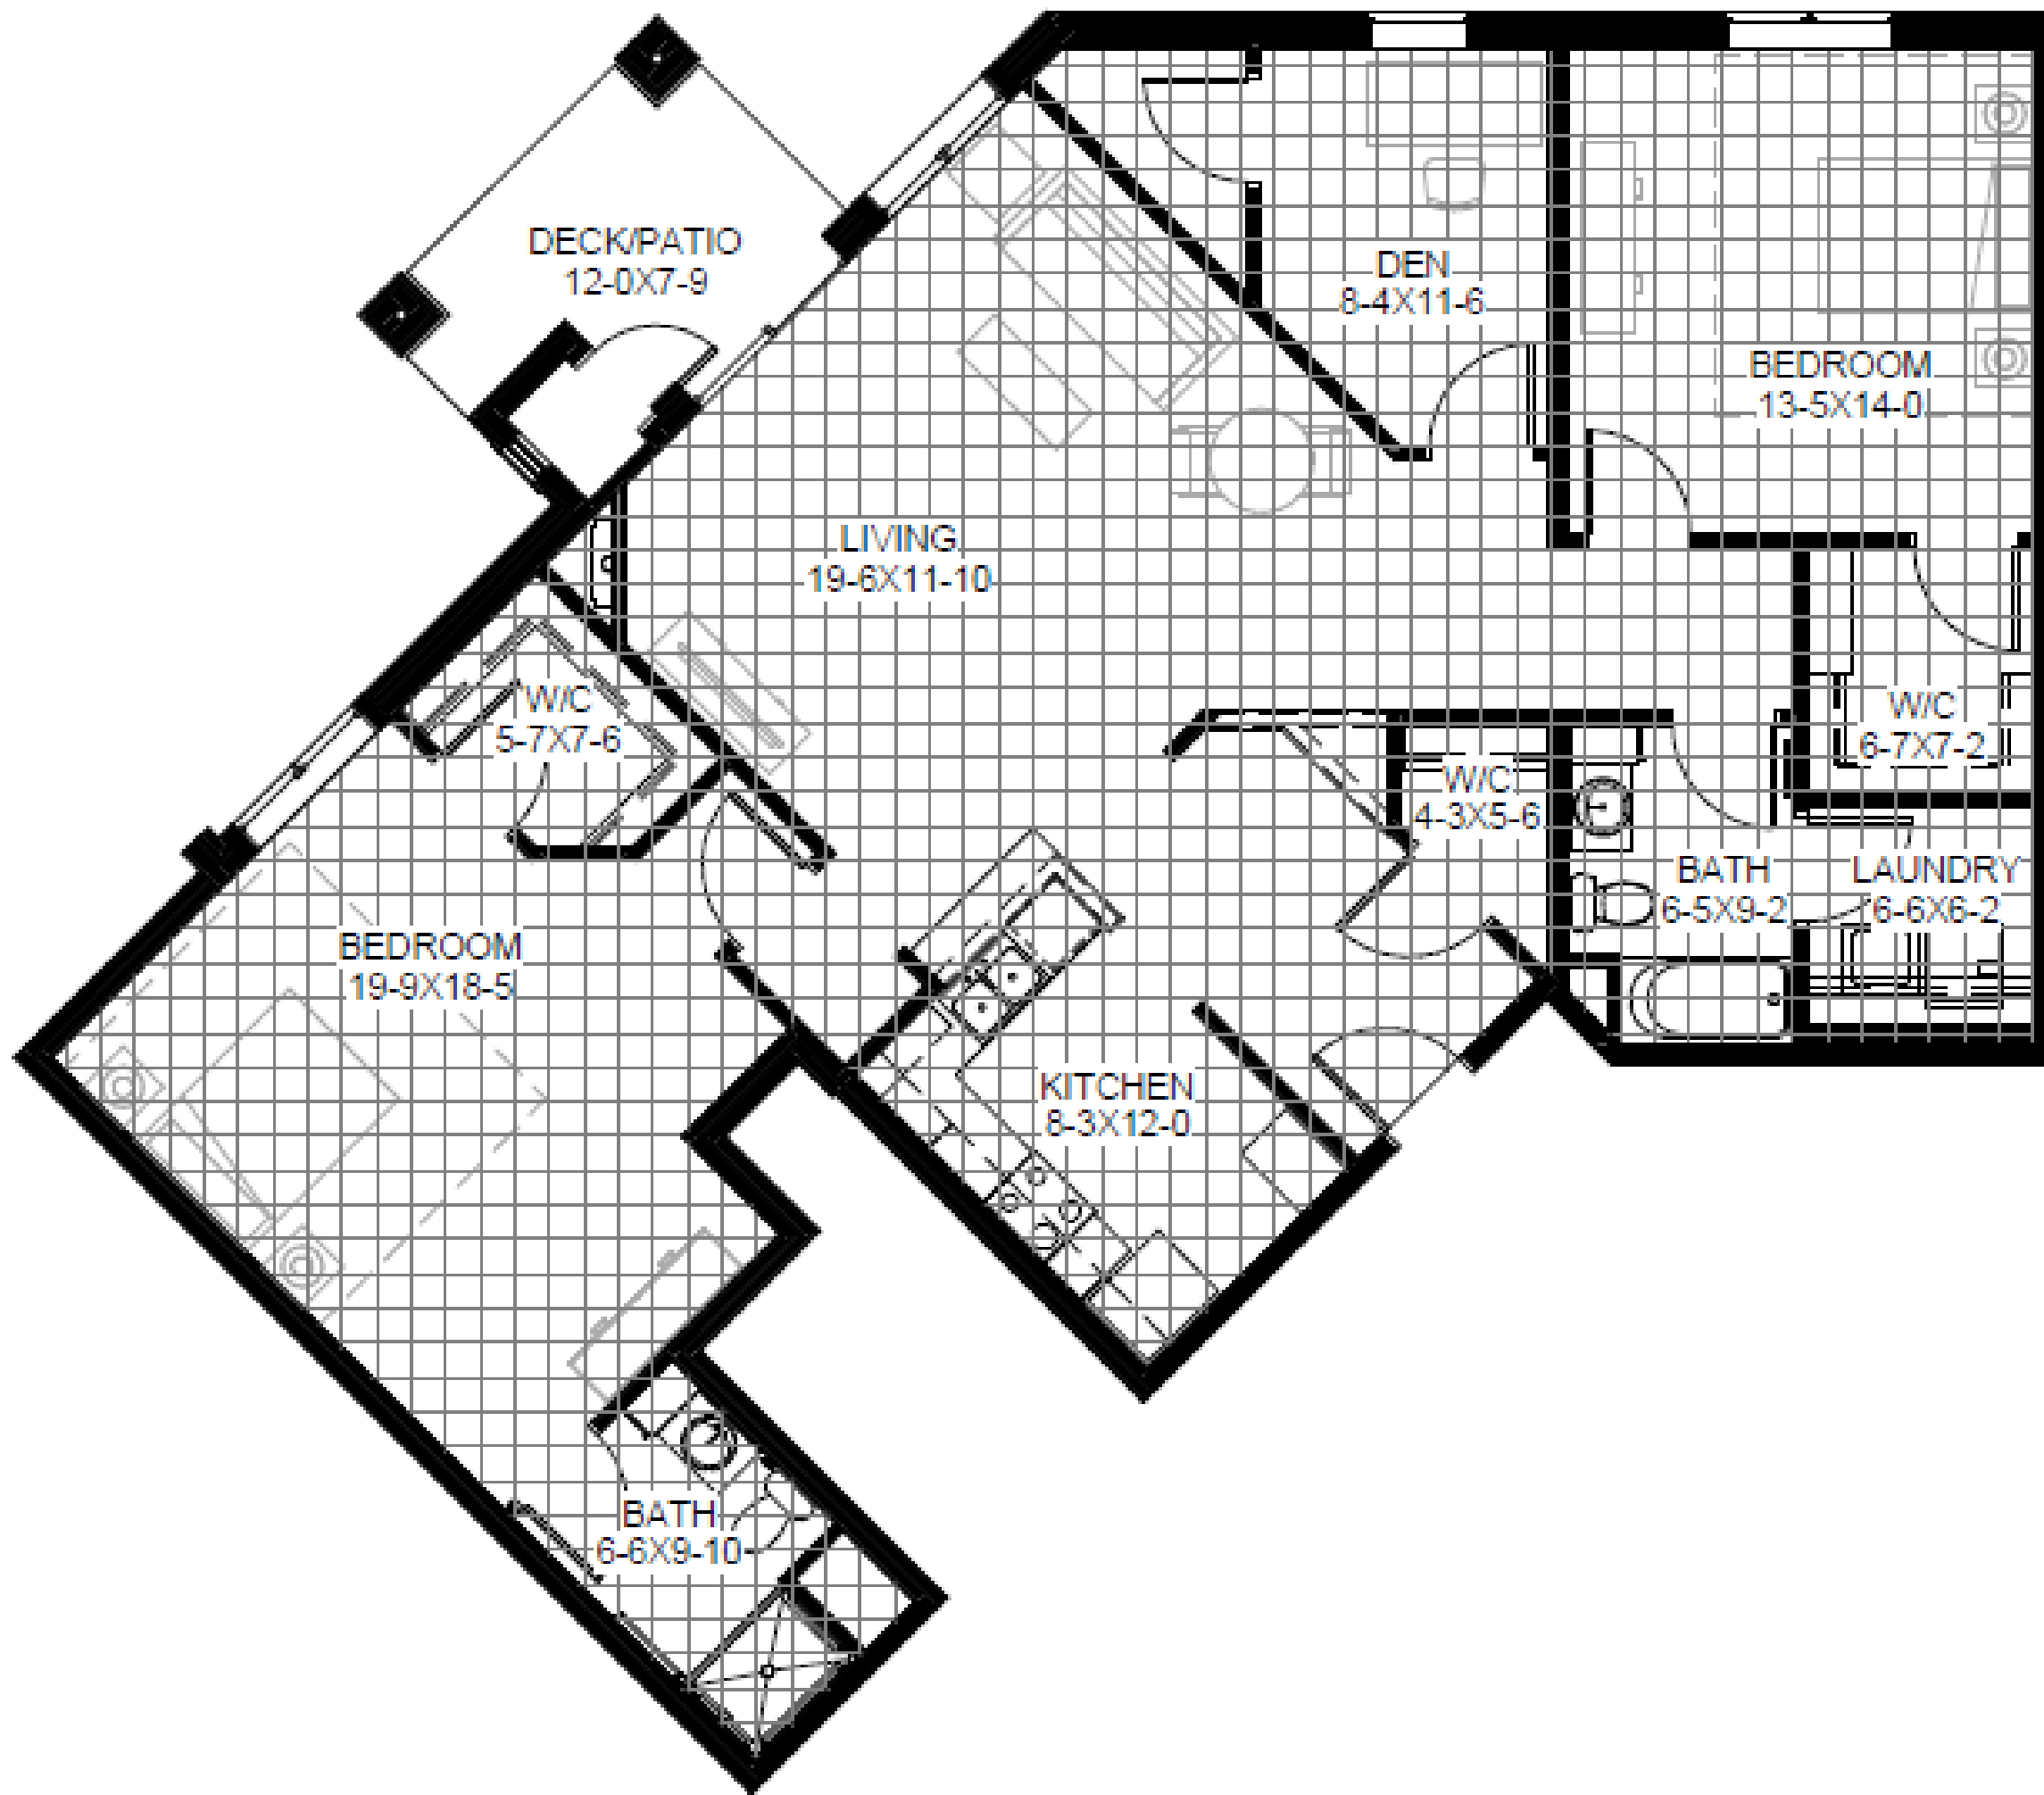

EAGLE CREST SOUTH
SENIOR LIVING
An Eagle Crest Community

608.791.2702 | eaglecrestlife.org | La Crosse, WI

*Square footage is approximate and may vary

Nuthatch

Independent Living Plus

Two Bedroom with Sunroom, 1,293 SF

EAGLE CREST SOUTH
SENIOR LIVING
An Eagle Crest Community

608.791.2702 | eaglecrestlife.org | La Crosse, WI

*Square footage is approximate and may vary

Loon

Two Bedroom with Den, 1,339 SF

Independent Living Plus