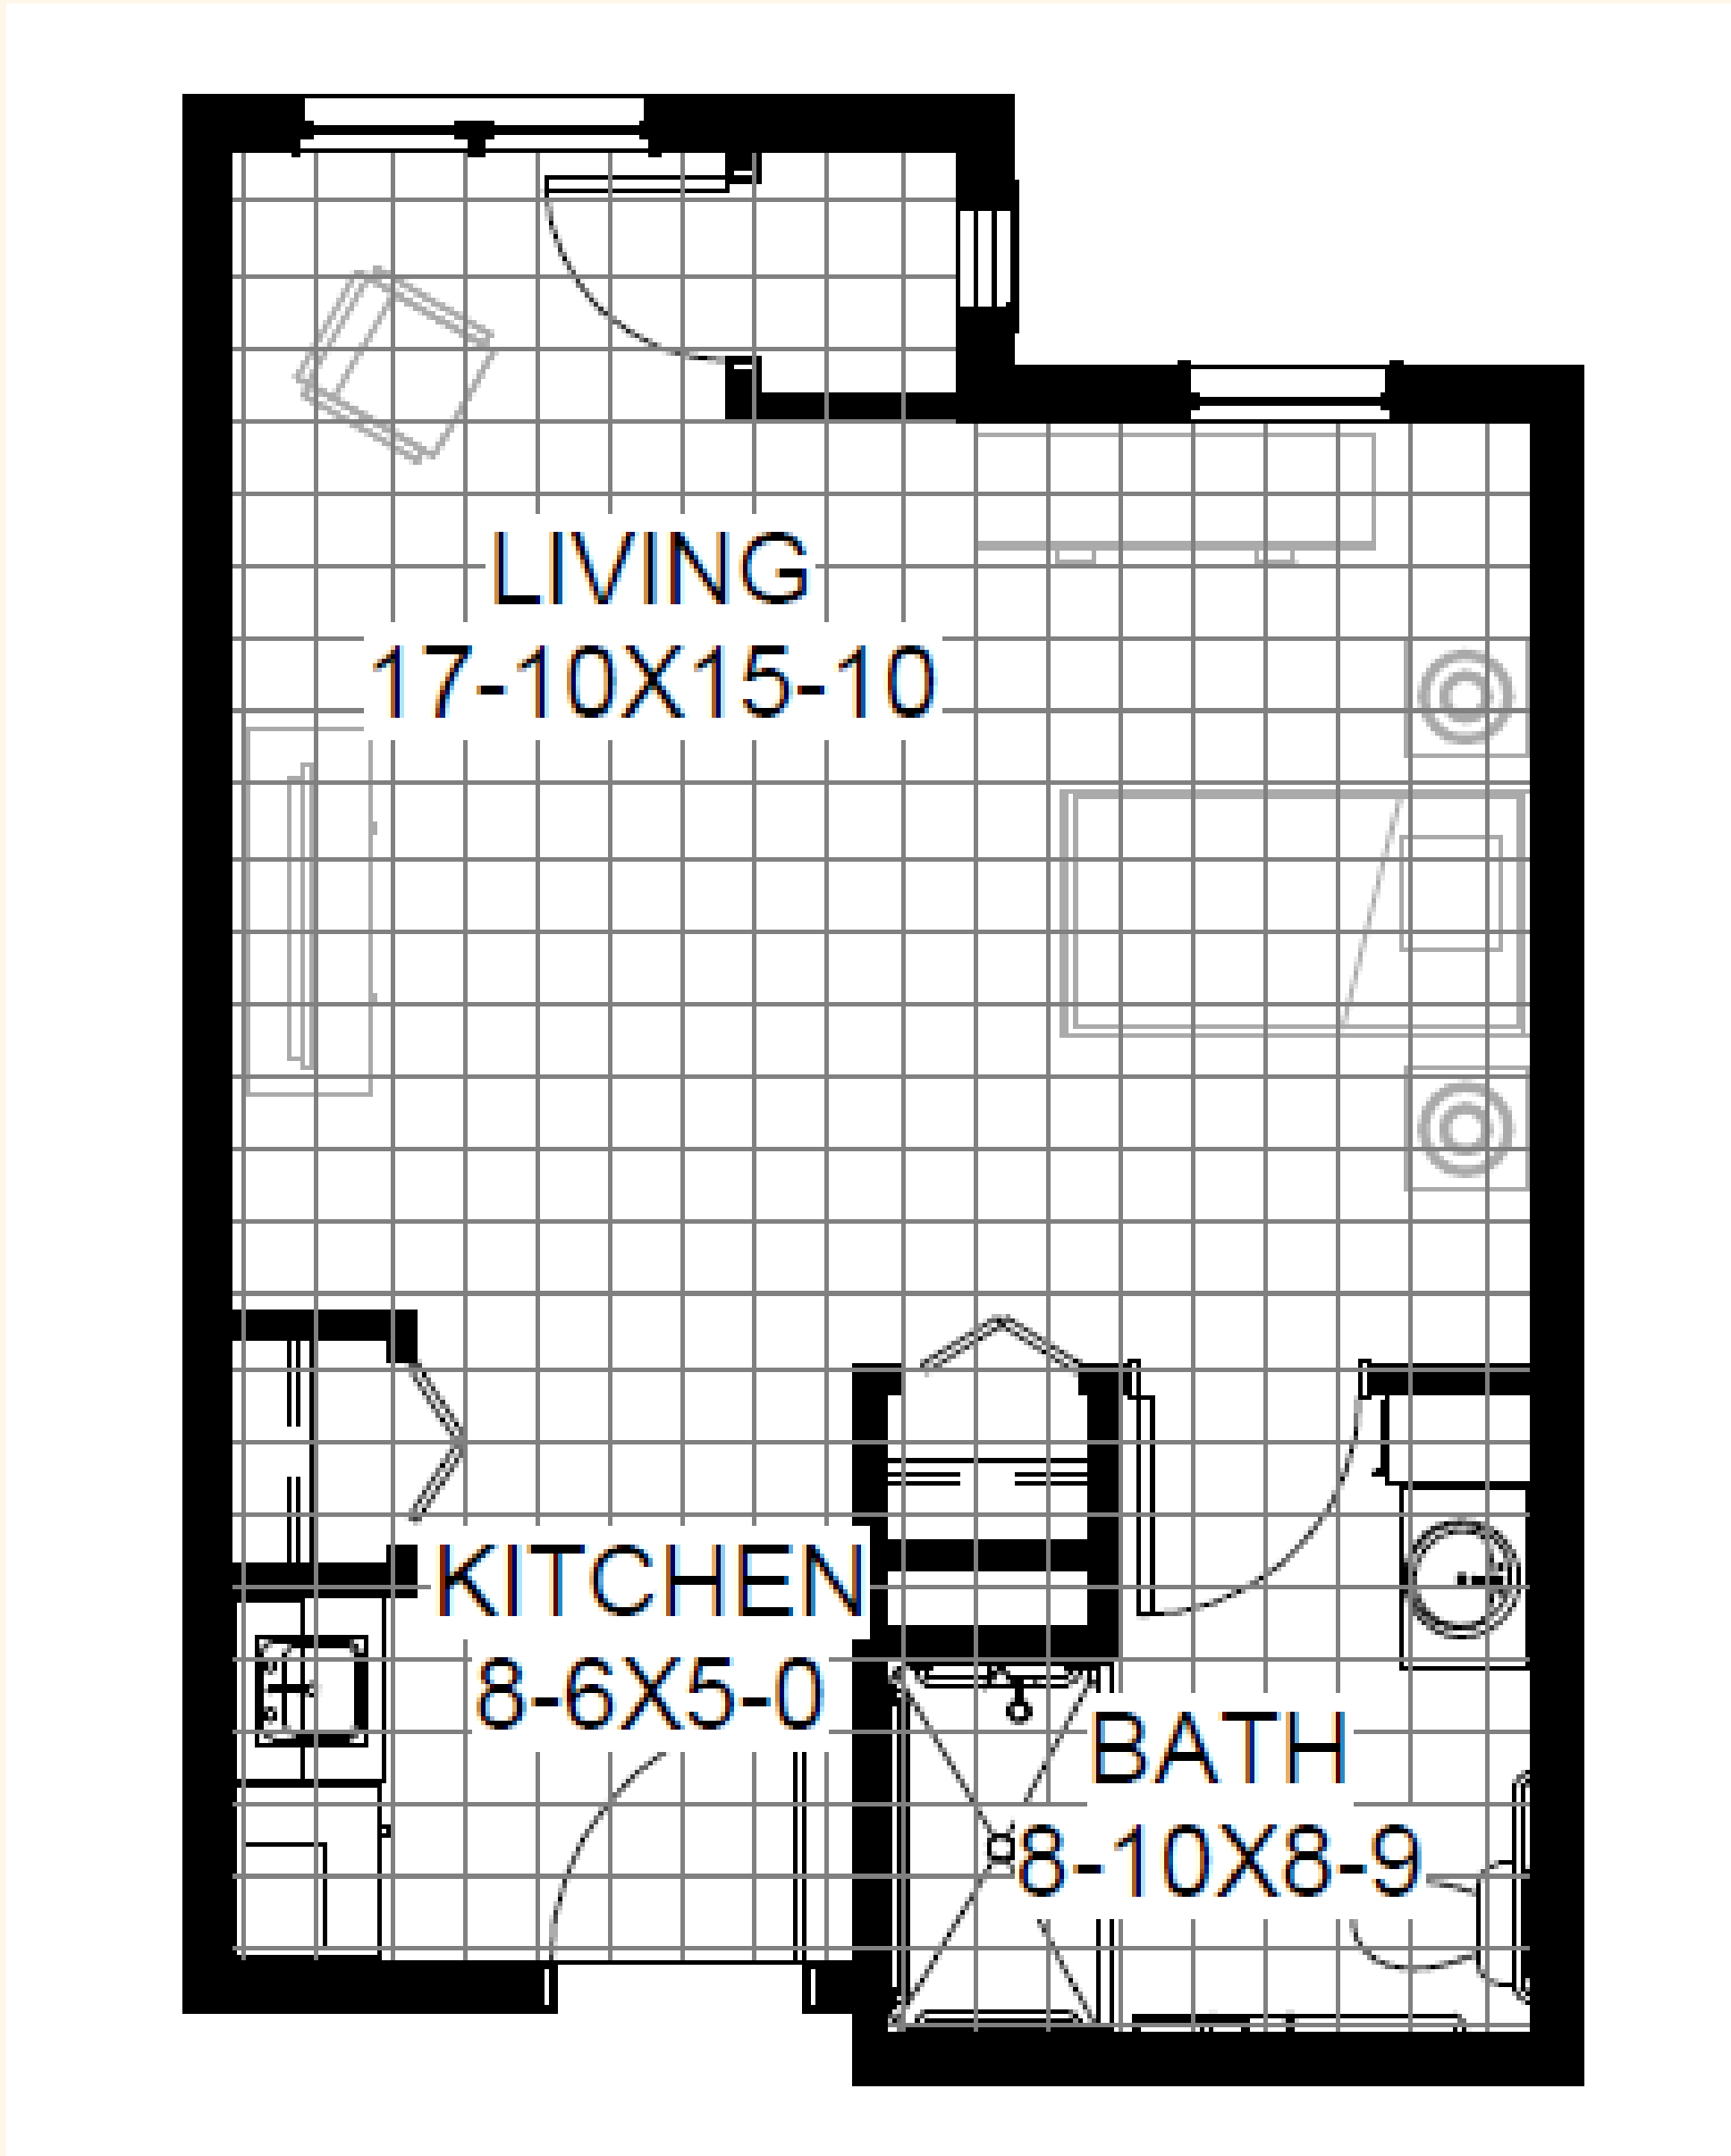

Black River Three

Studio, 458 SF

High Acuity Assisted Living