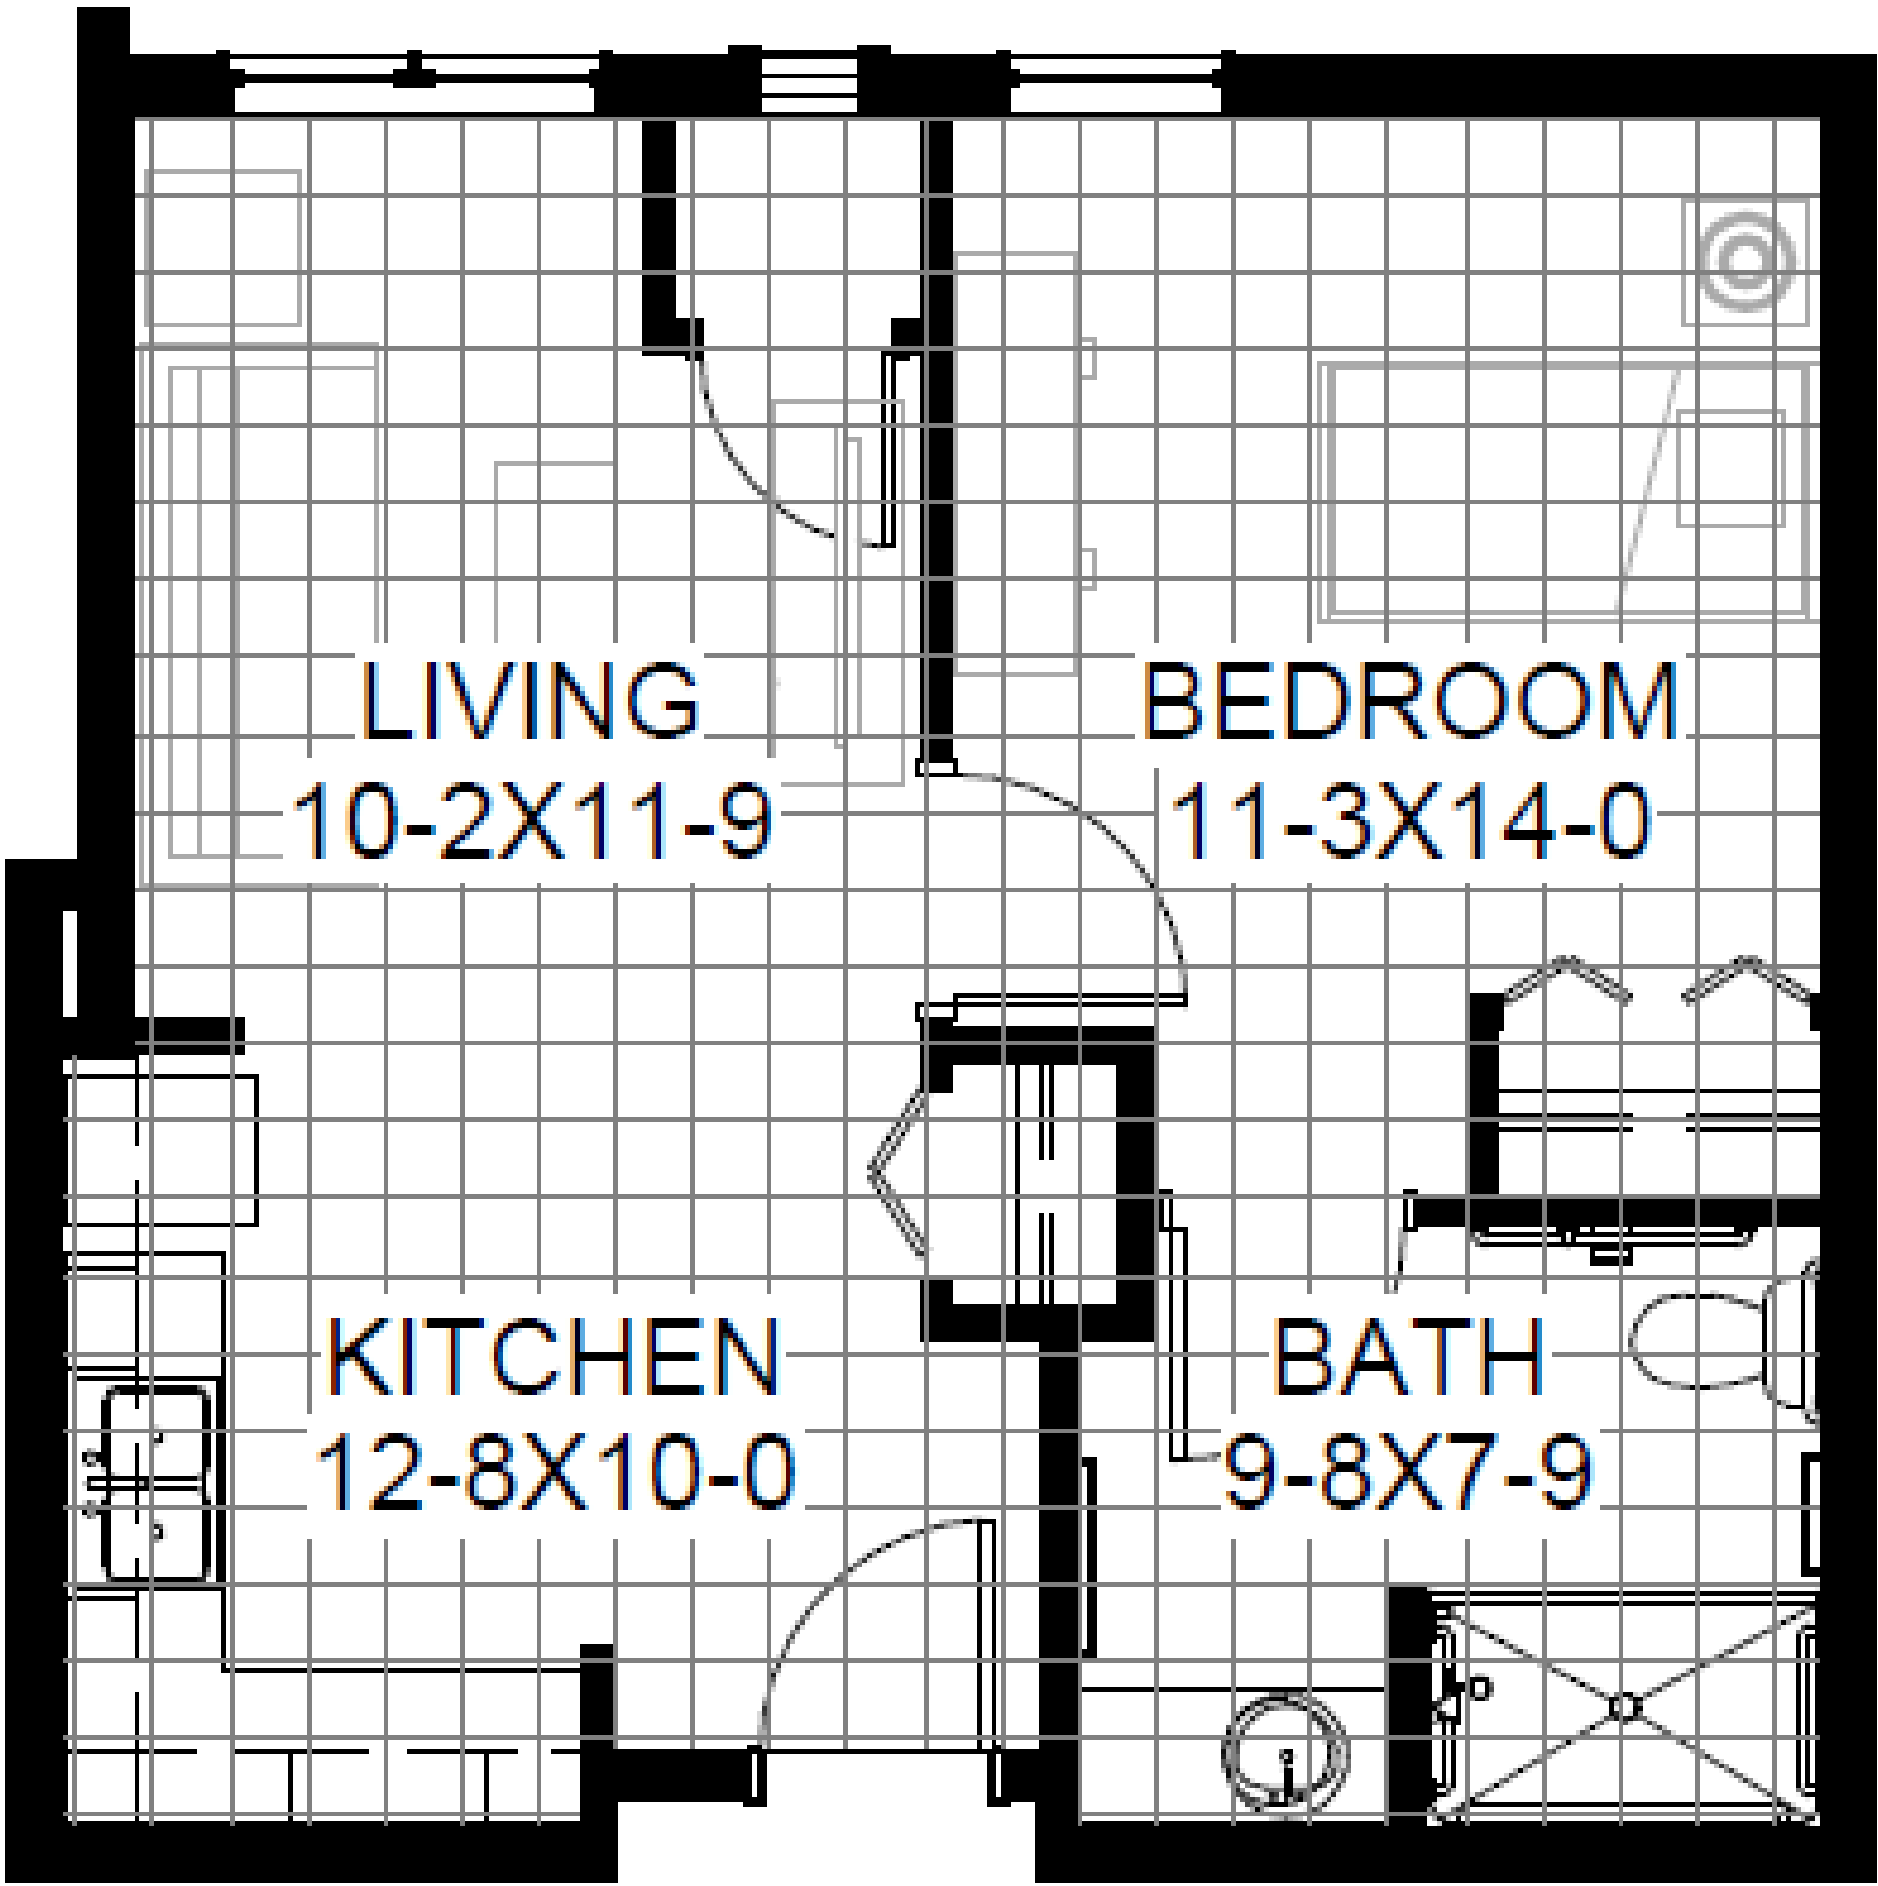

Chippewa Two

One Bedroom, 531 SF

High Acuity Assisted Living