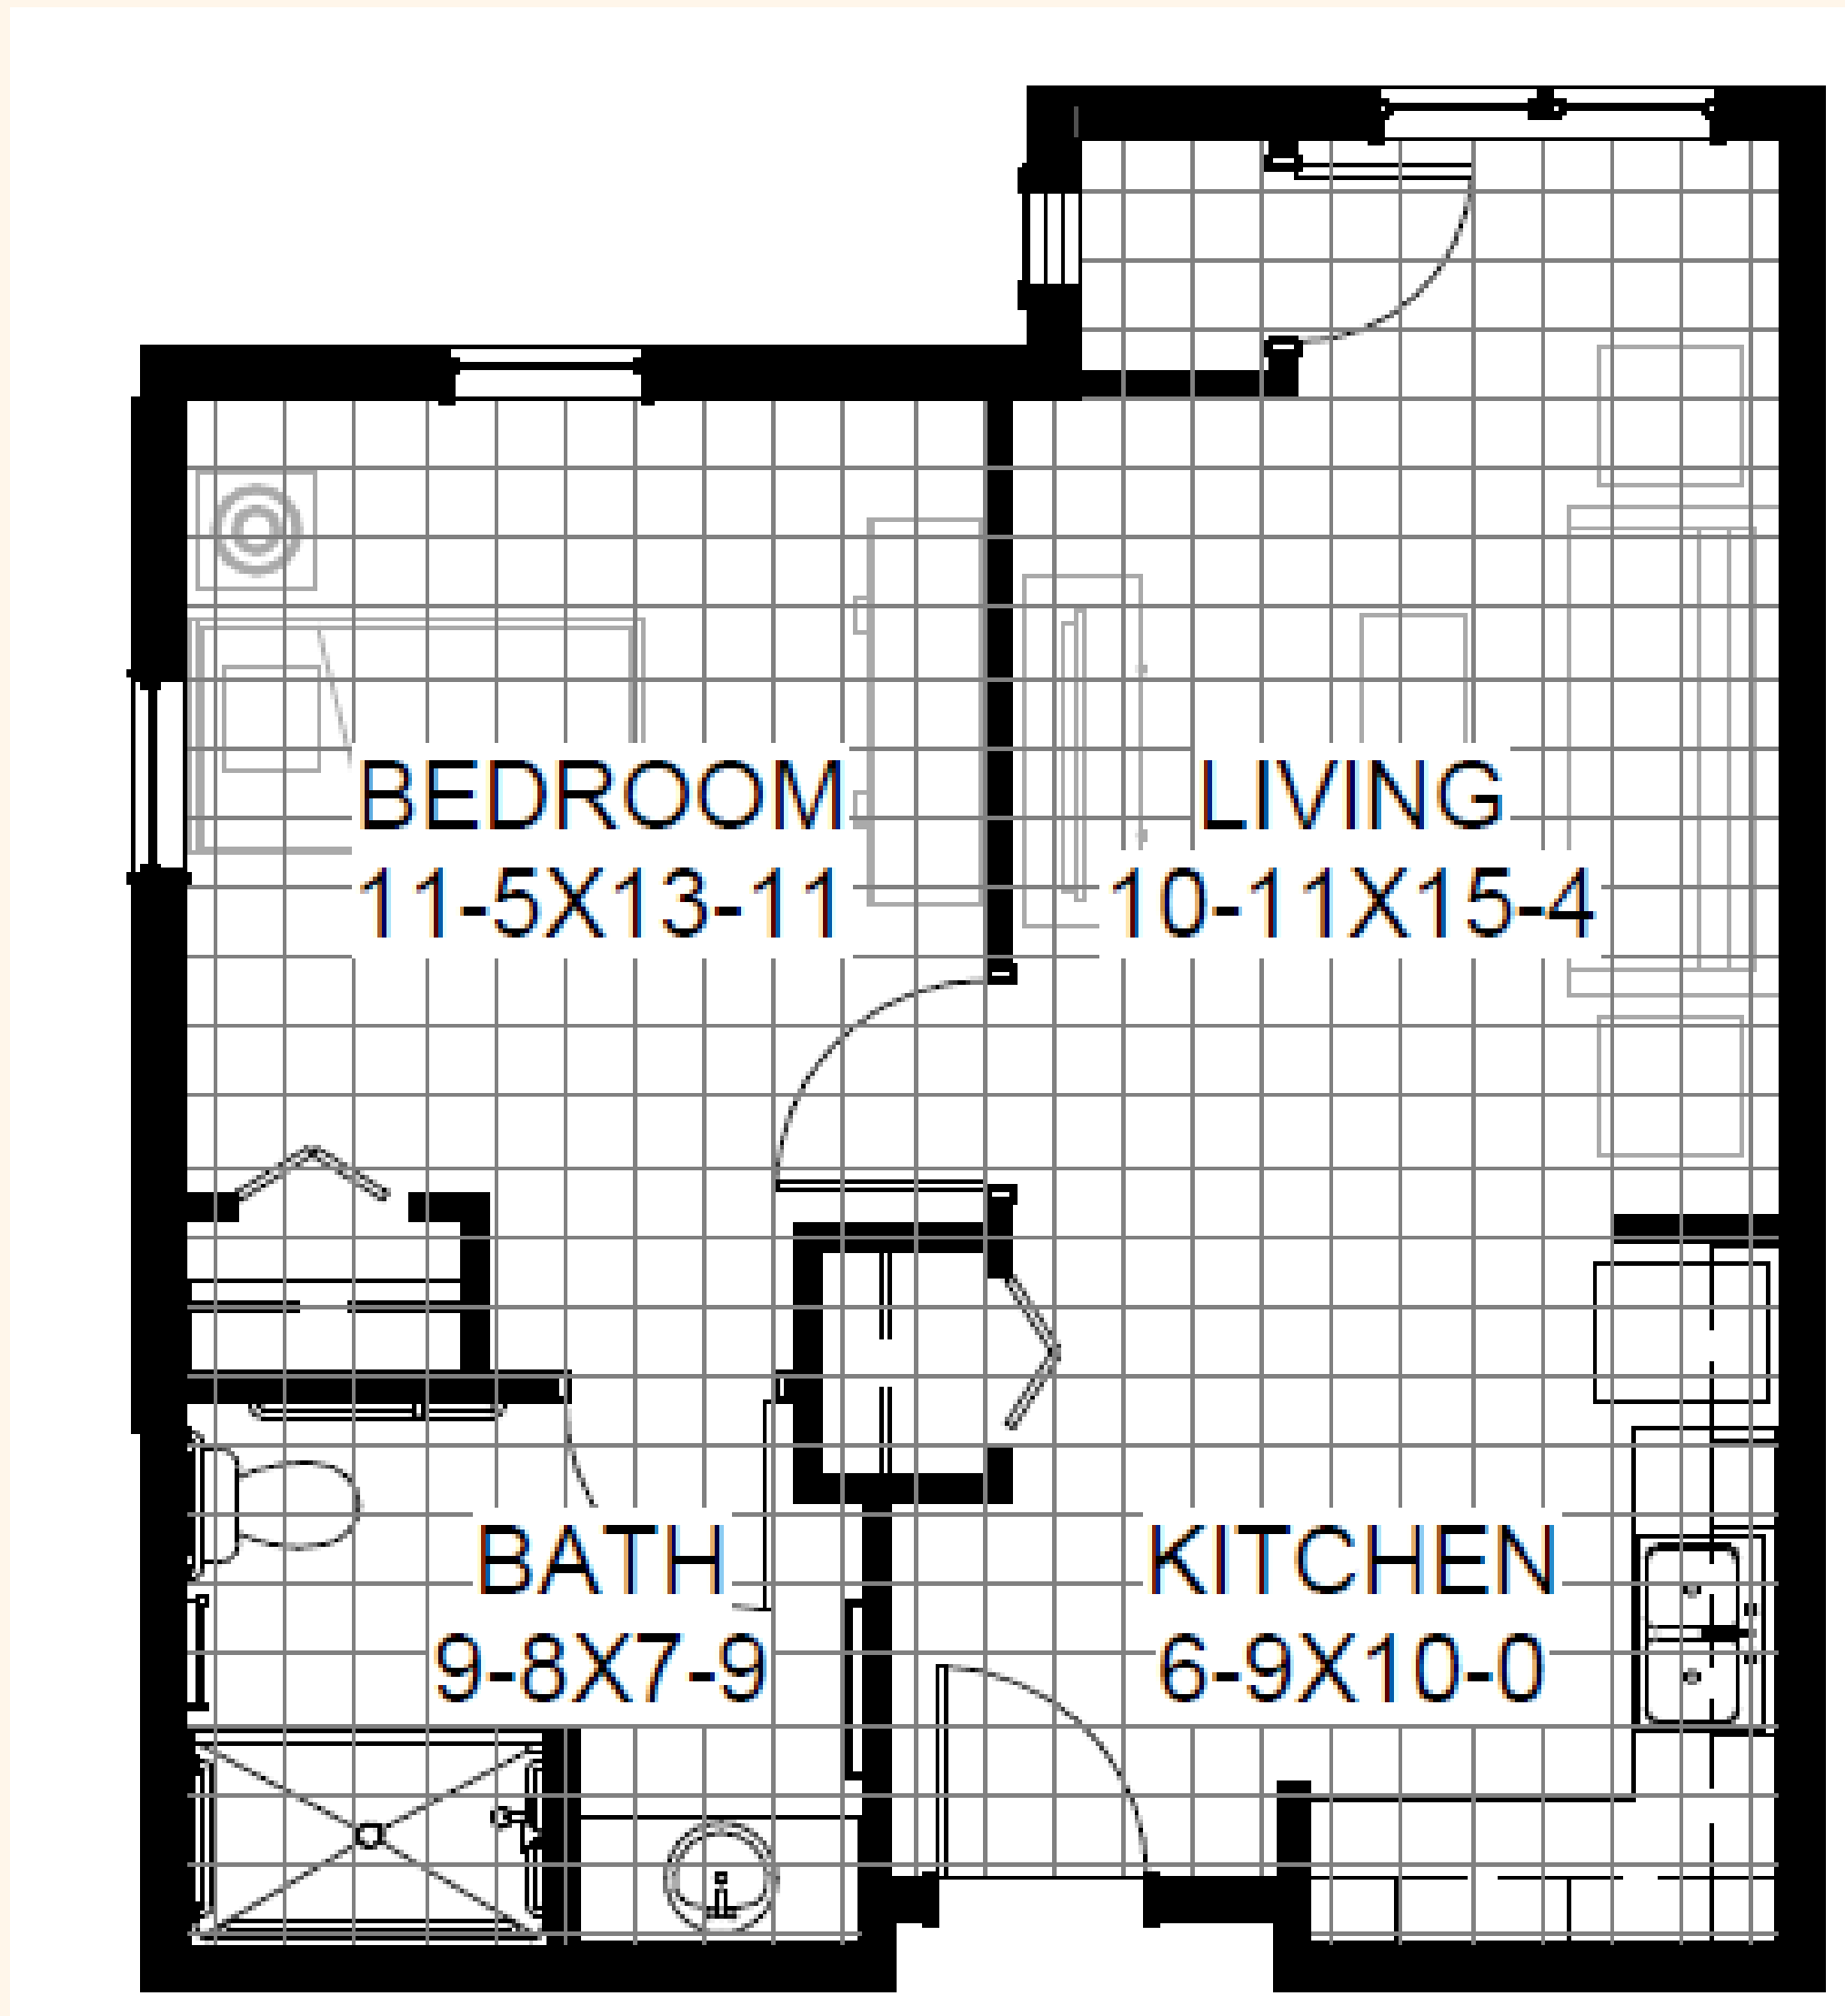

Chippewa Two

One Bedroom, 531 SF

High Acuity Assisted Living

EAGLE CREST SOUTH
SENIOR LIVING
An Eagle Crest Community

608.791.2702 | eaglecrestlife.org | La Crosse, WI

*Square footage is approximate and may vary

Kickapoo

One Bedroom, 576 SF

High Acuity Assisted Living

EAGLE CREST SOUTH
SENIOR LIVING
An Eagle Crest Community

608.791.2702 | eaglecrestlife.org | La Crosse, WI

*Square footage is approximate and may vary