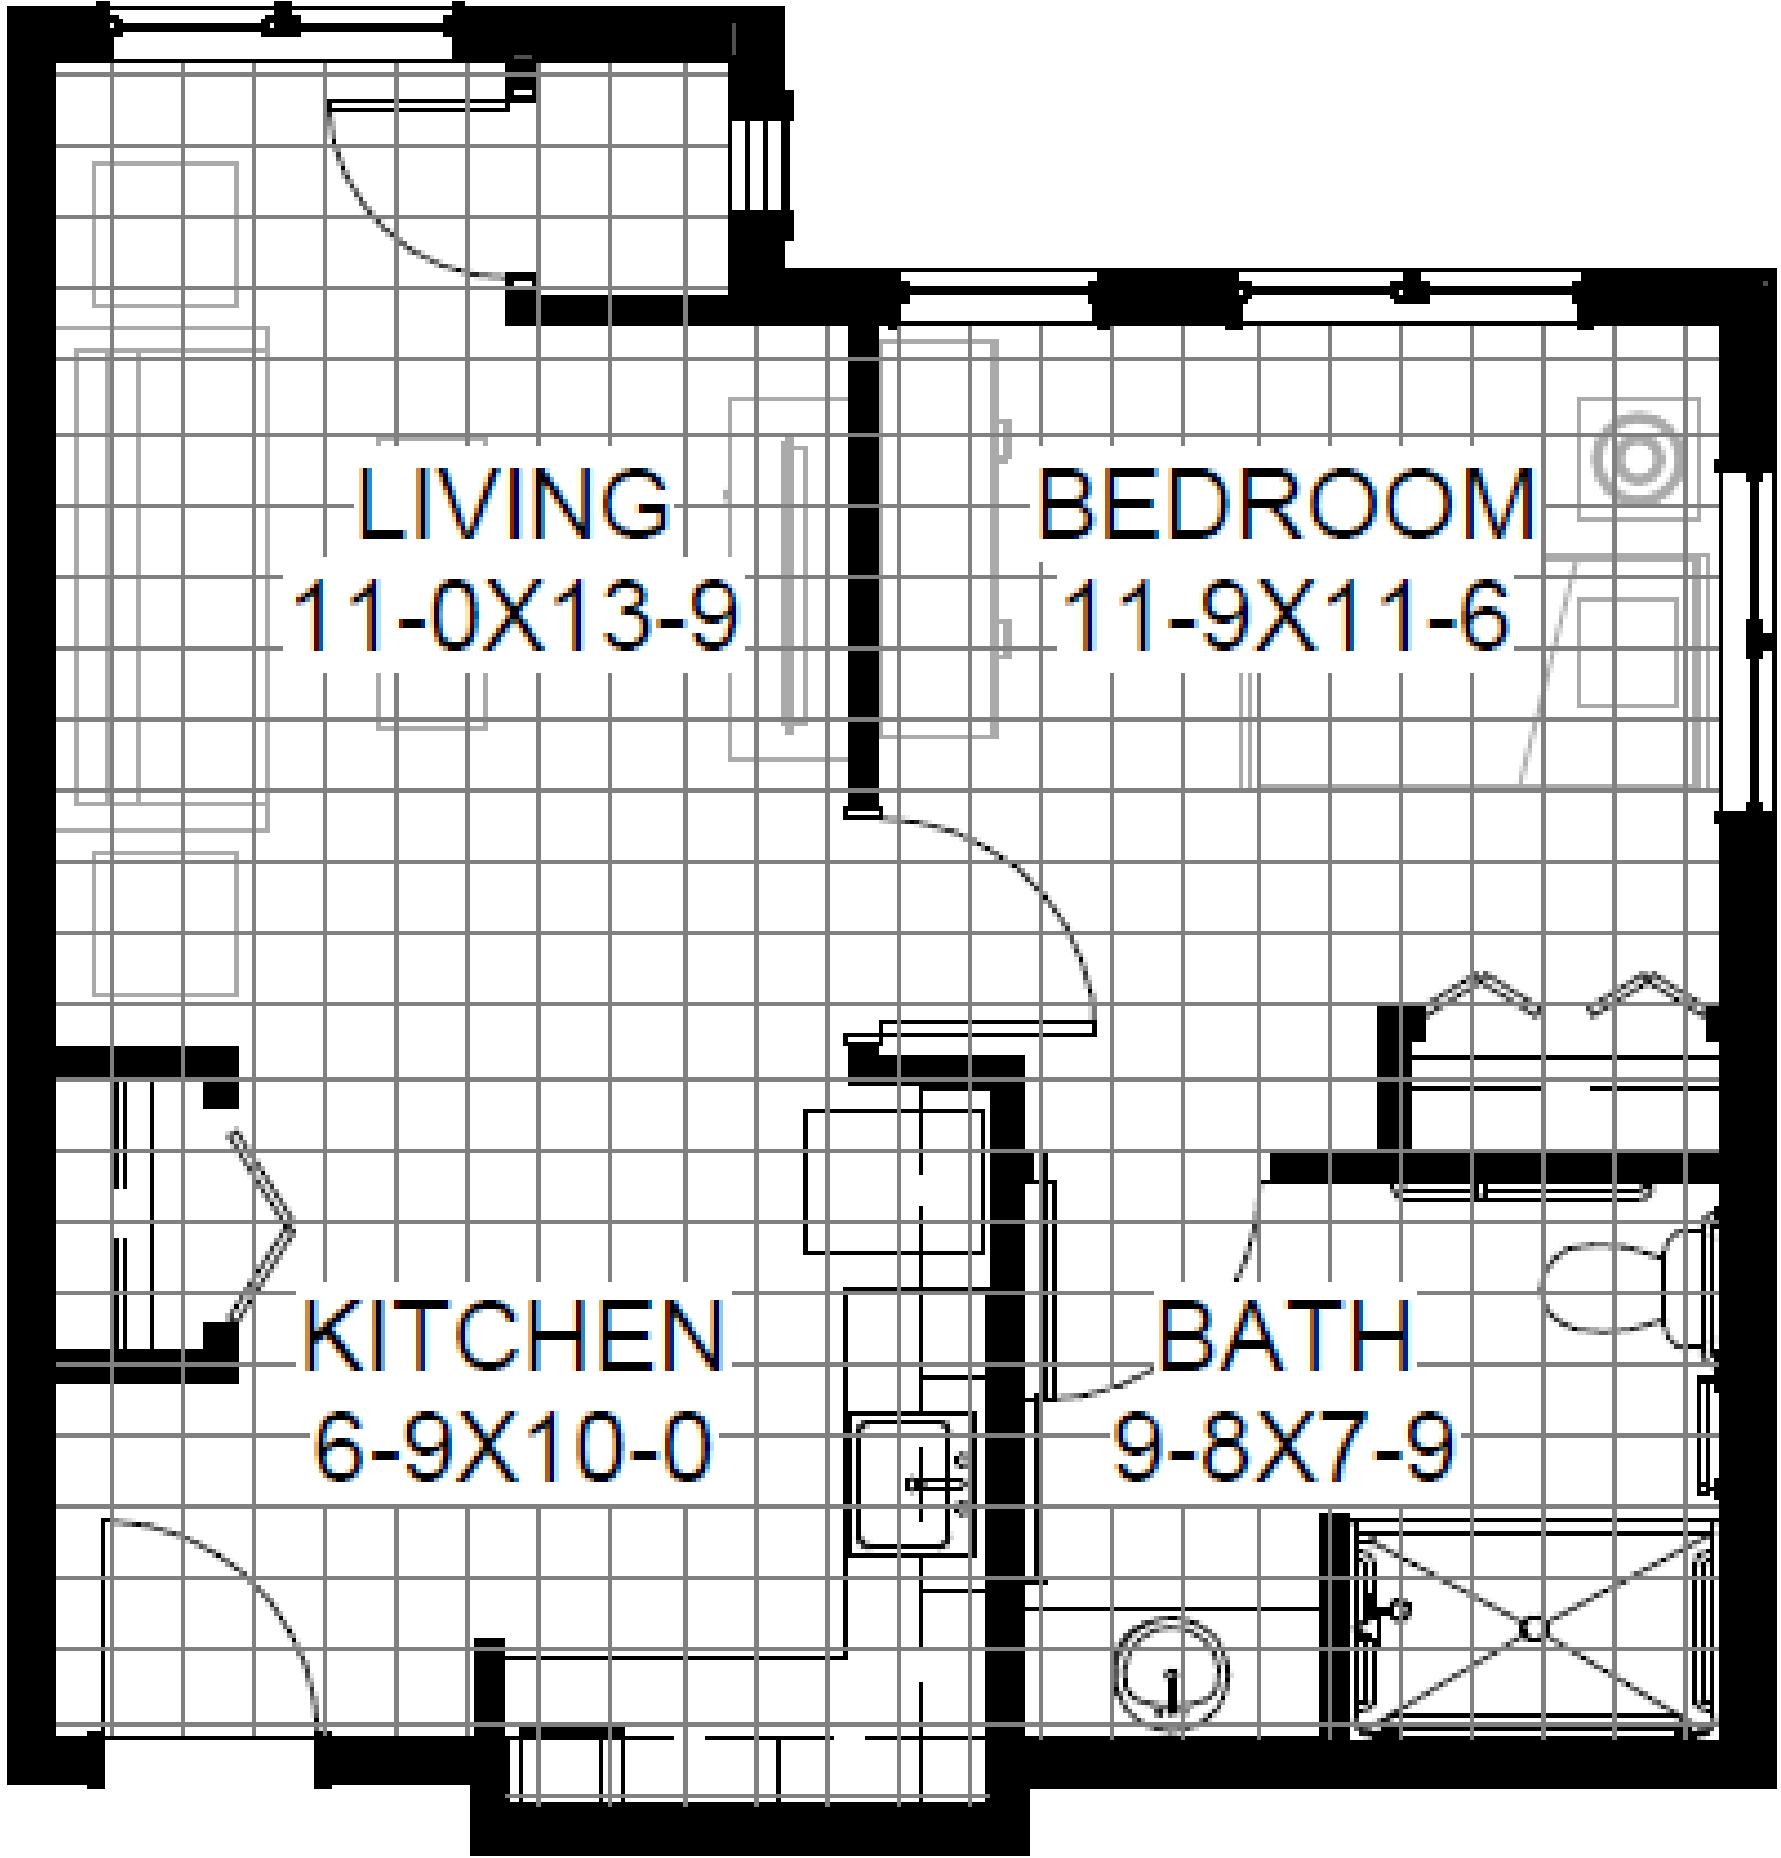

Black River Three

Studio, 458 SF

High Acuity Assisted Living

EAGLE CREST SOUTH
SENIOR LIVING
An Eagle Crest Community

608.791.2702 | eaglecrestlife.org | La Crosse, WI

*Square footage is approximate and may vary

Chippewa One

One Bedroom, 513 SF

High Acuity Assisted Living

EAGLE CREST SOUTH
SENIOR LIVING
An Eagle Crest Community

608.791.2702 | eaglecrestlife.org | La Crosse, WI

*Square footage is approximate and may vary