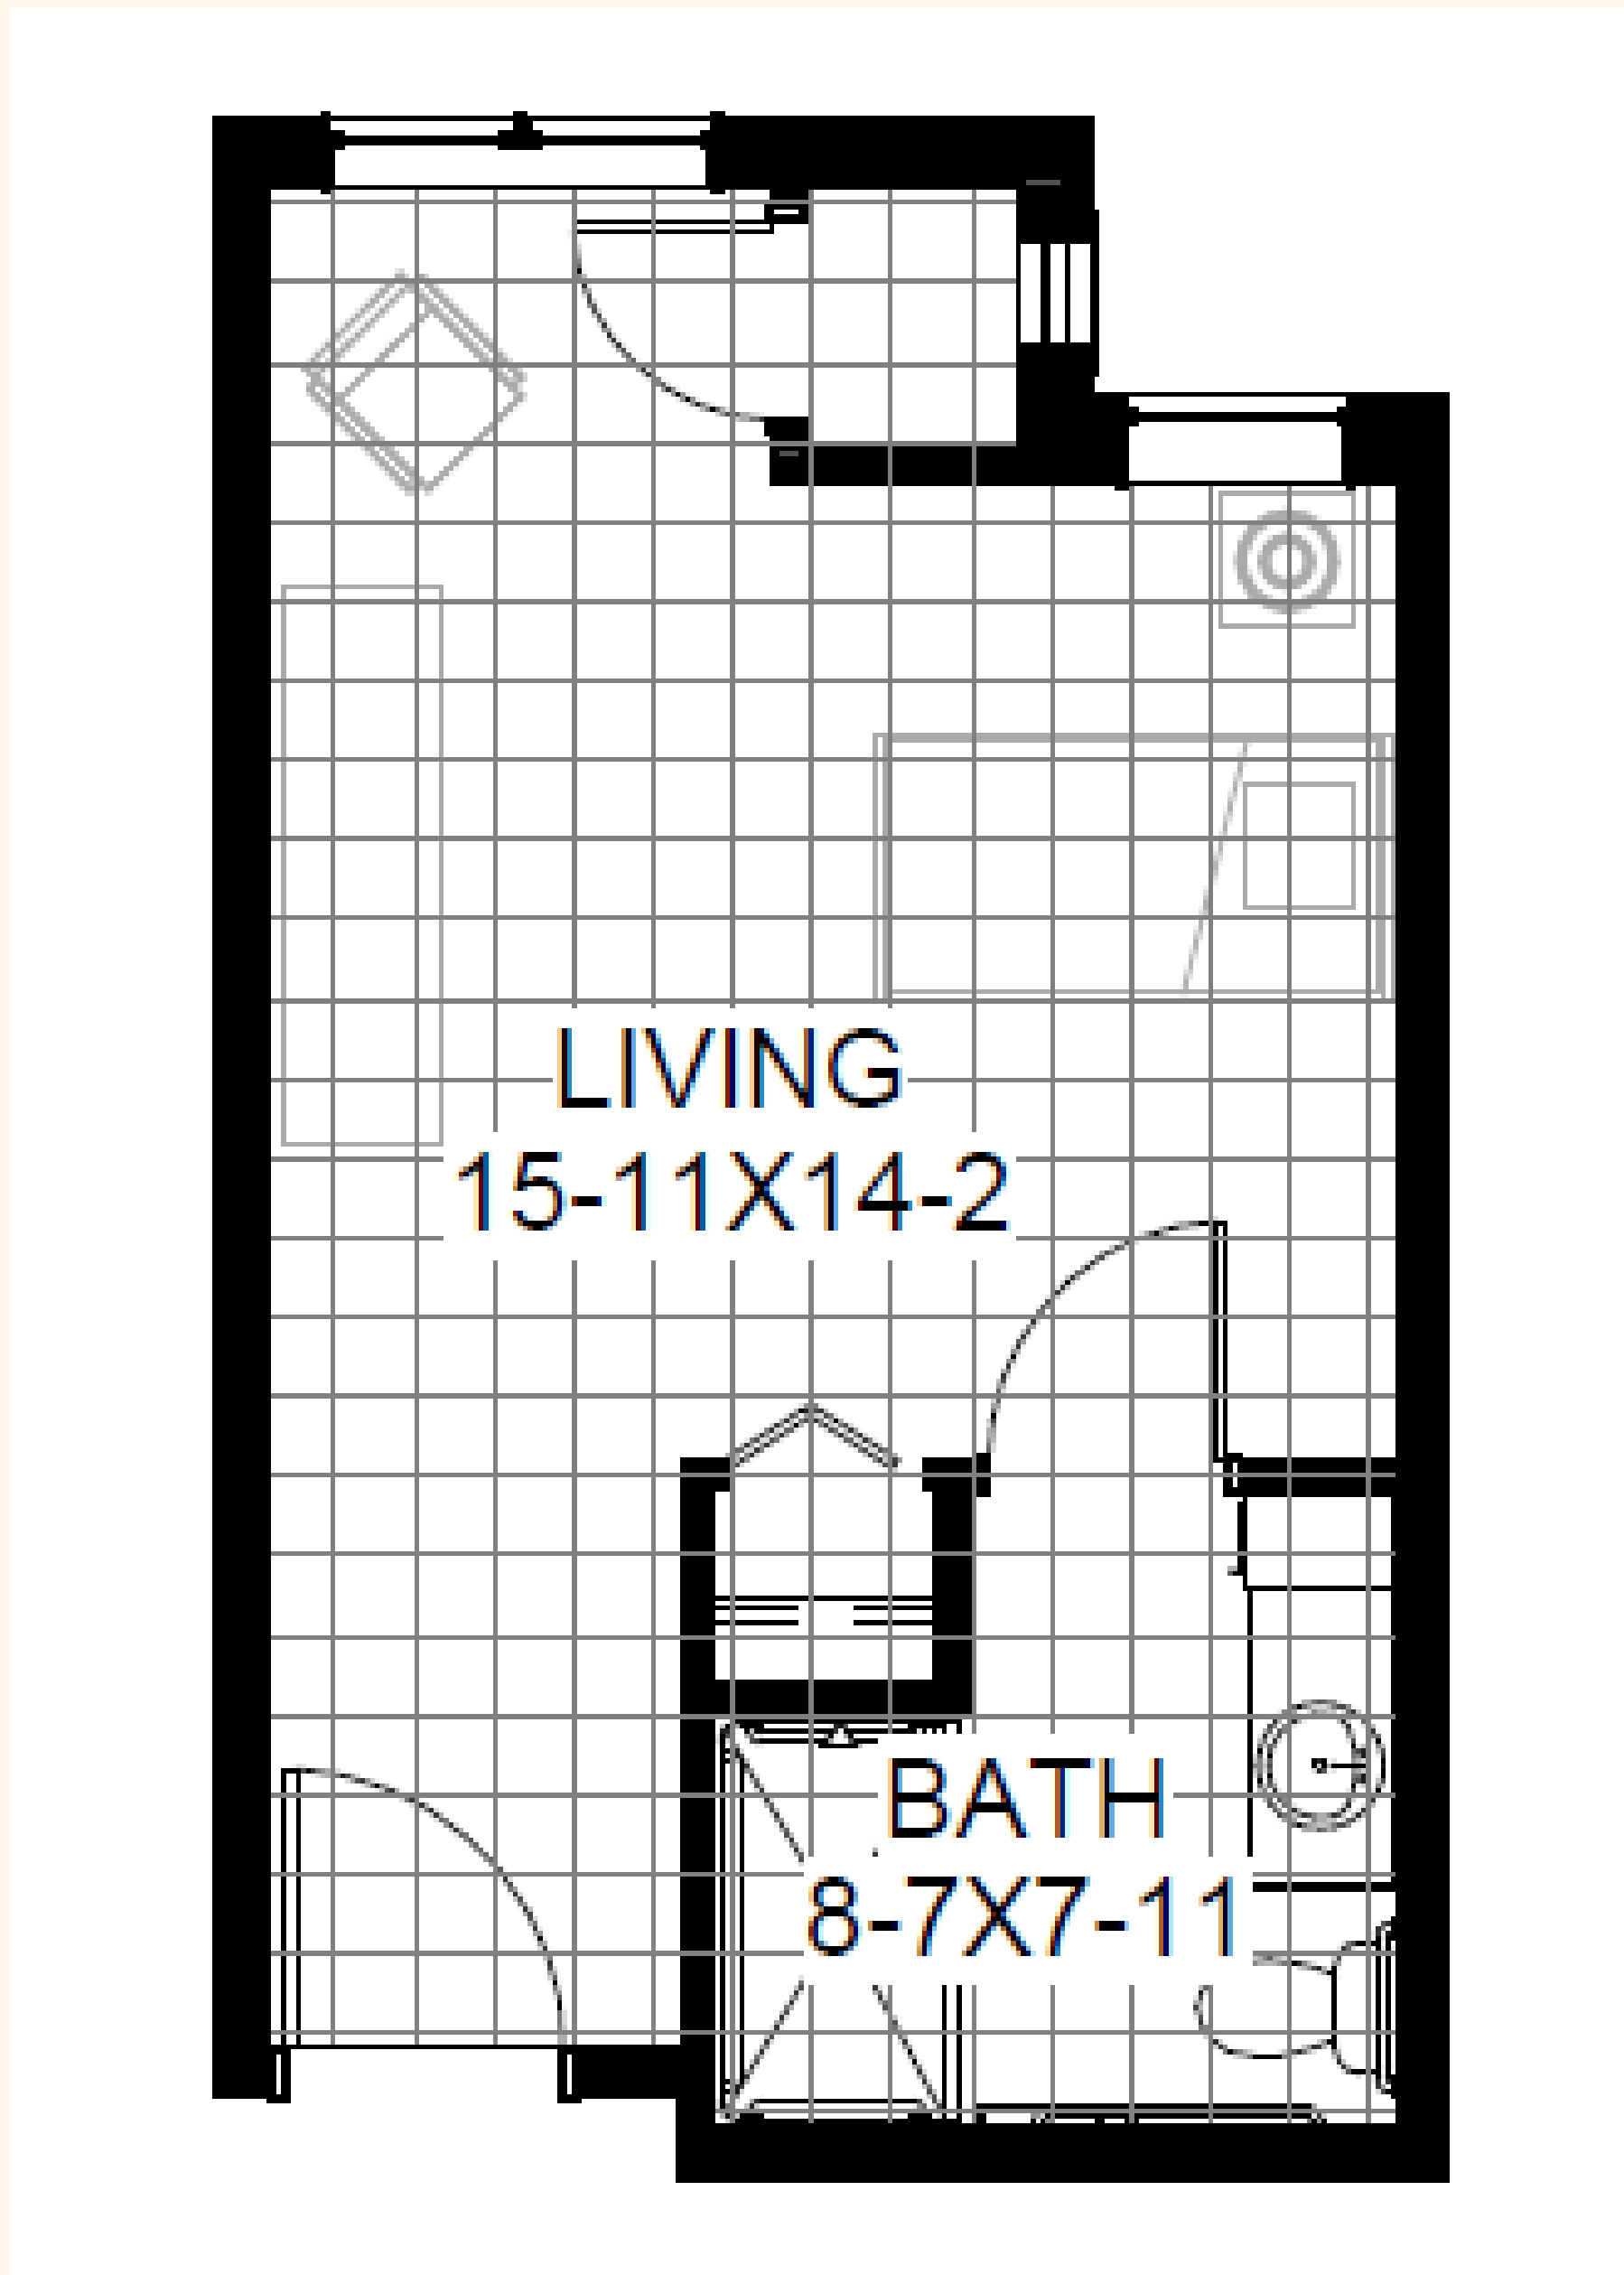

Black River One

Studio, 337 SF

High Acuity Assisted Living

EAGLE CREST SOUTH
SENIOR LIVING
An Eagle Crest Community

608.791.2702 | eaglecrestlife.org | La Crosse, WI

*Square footage is approximate and may vary

Black River Two

Studio, 355 SF

High Acuity Assisted Living

EAGLE CREST SOUTH
SENIOR LIVING
An Eagle Crest Community

608.791.2702 | eaglecrestlife.org | La Crosse, WI

*Square footage is approximate and may vary