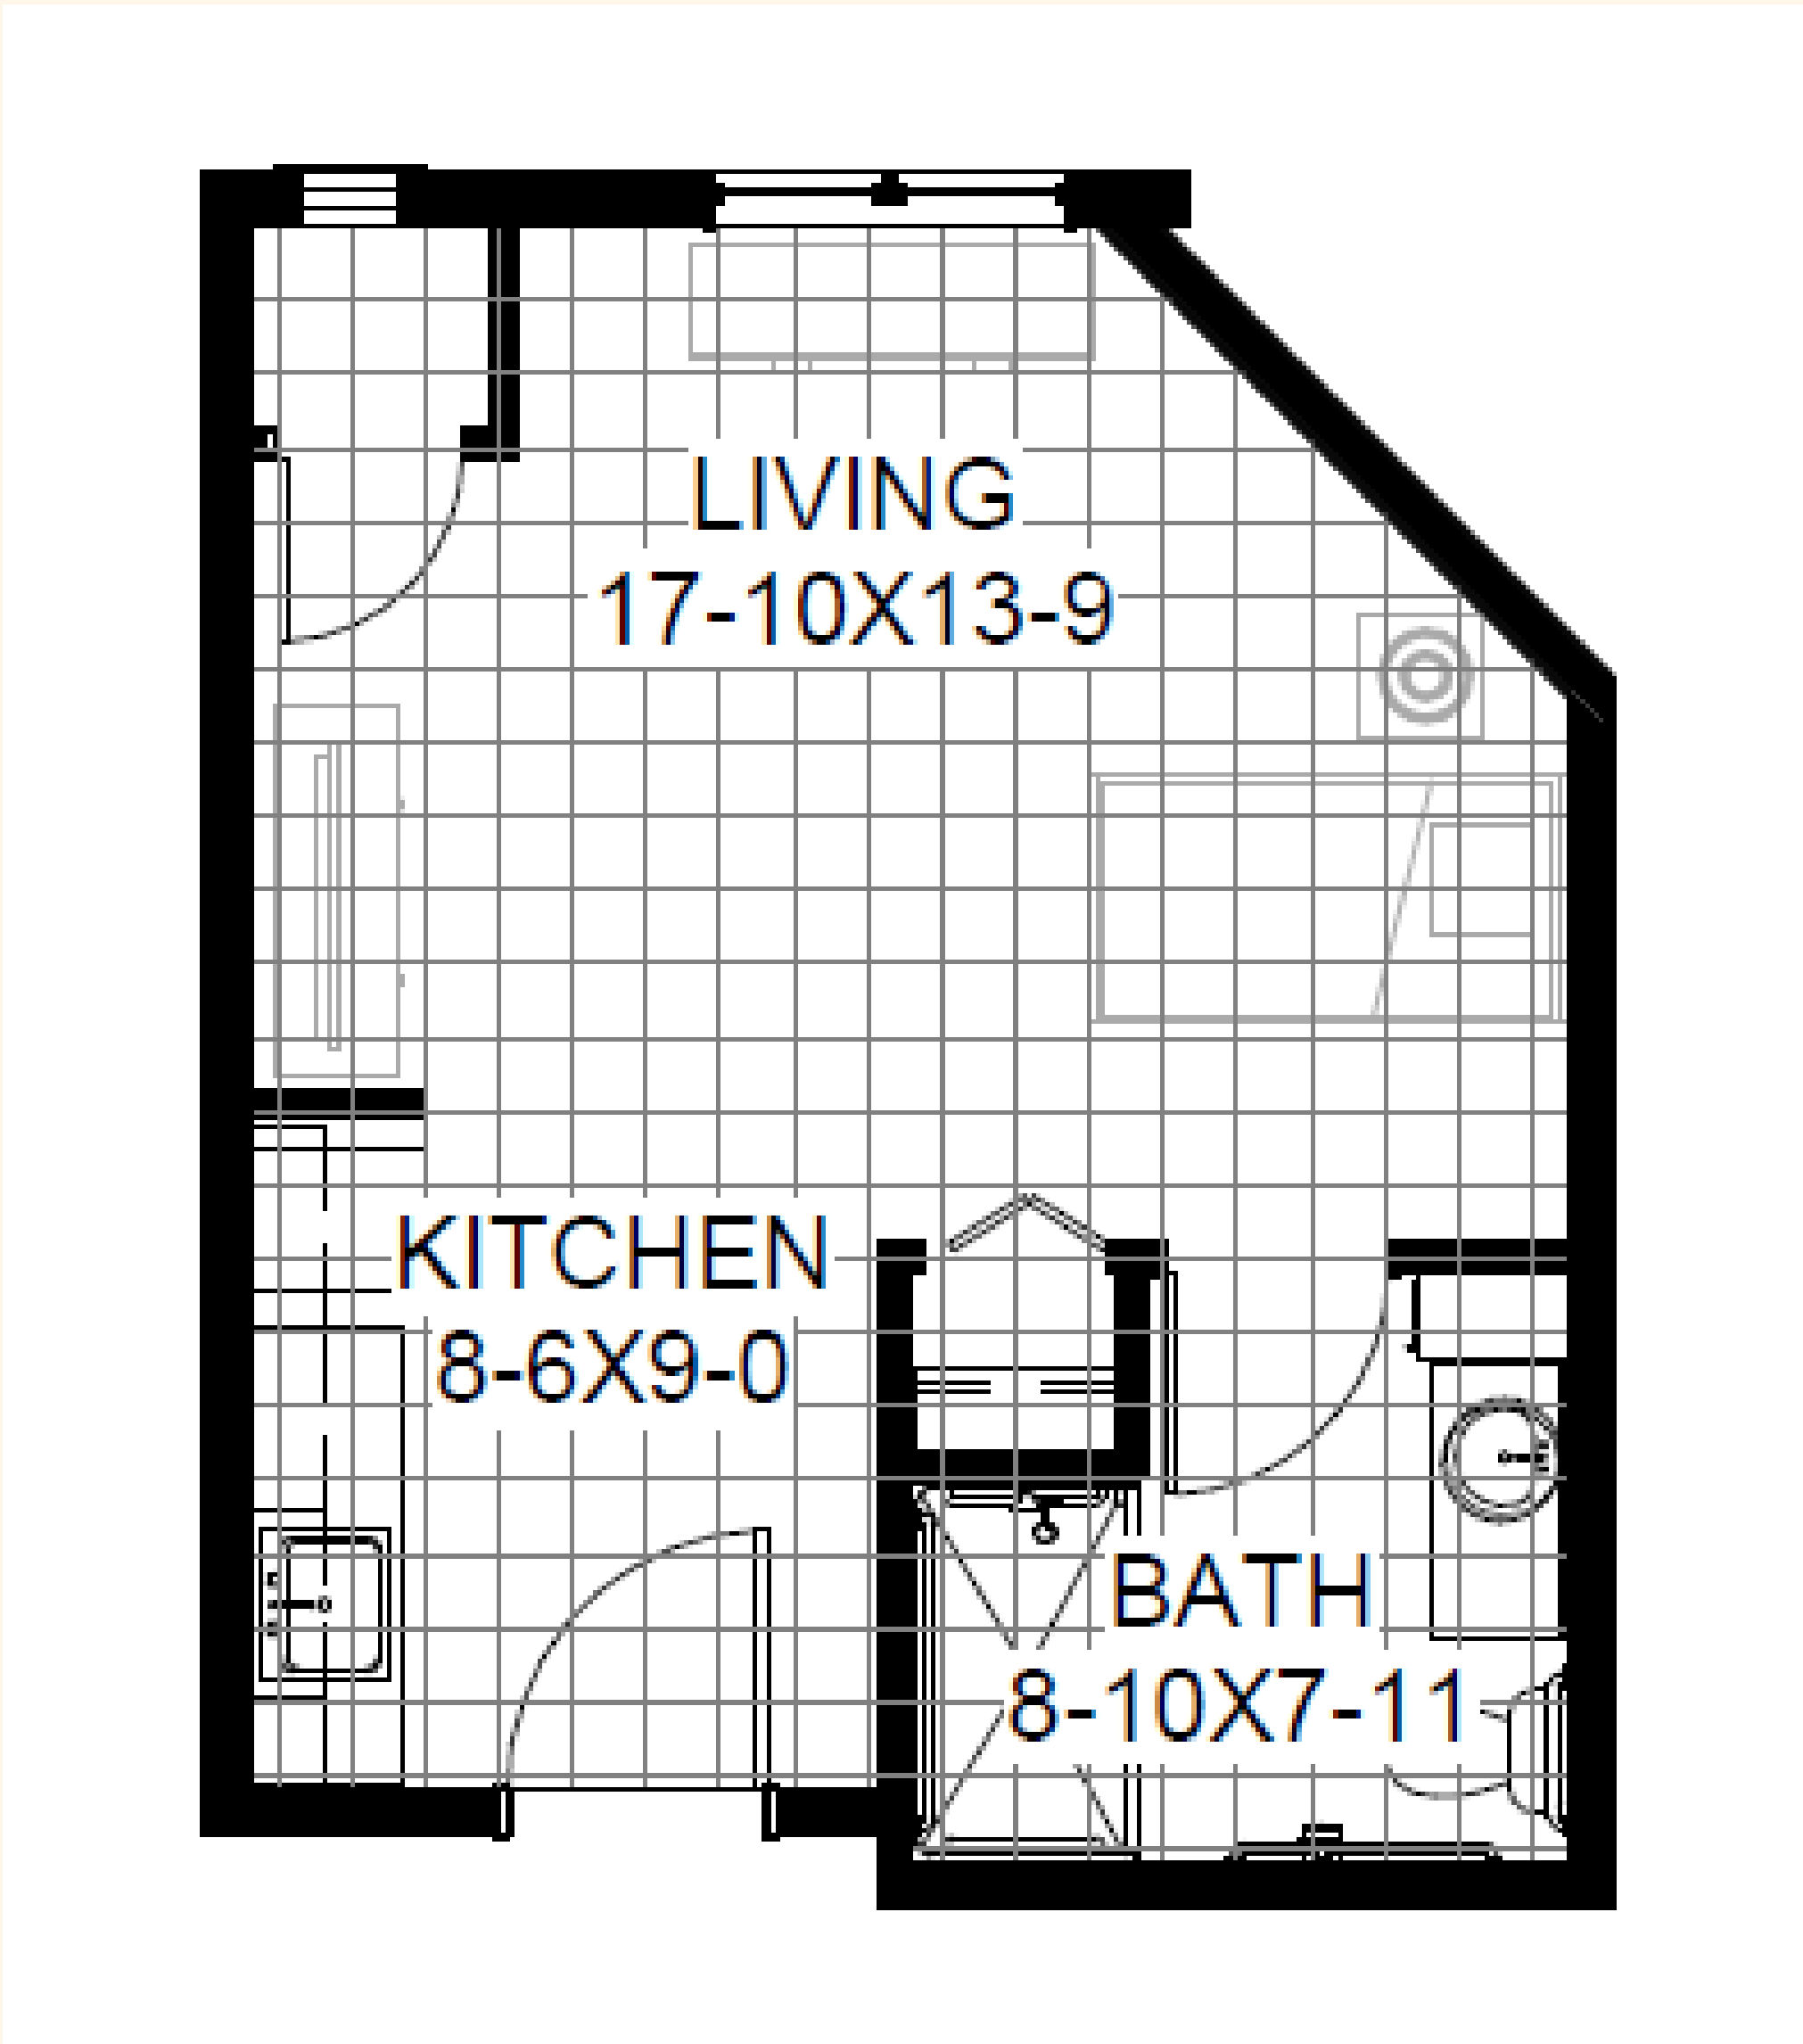

Black River One

Studio, 337 SF

High Acuity Assisted Living

EAGLE CREST SOUTH
SENIOR LIVING
An Eagle Crest Community

608.791.2702 | eaglecrestlife.org | La Crosse, WI

*Square footage is approximate and may vary

Black River Two

Studio, 355 SF

High Acuity Assisted Living

EAGLE CREST SOUTH
SENIOR LIVING
An Eagle Crest Community

608.791.2702 | eaglecrestlife.org | La Crosse, WI

*Square footage is approximate and may vary